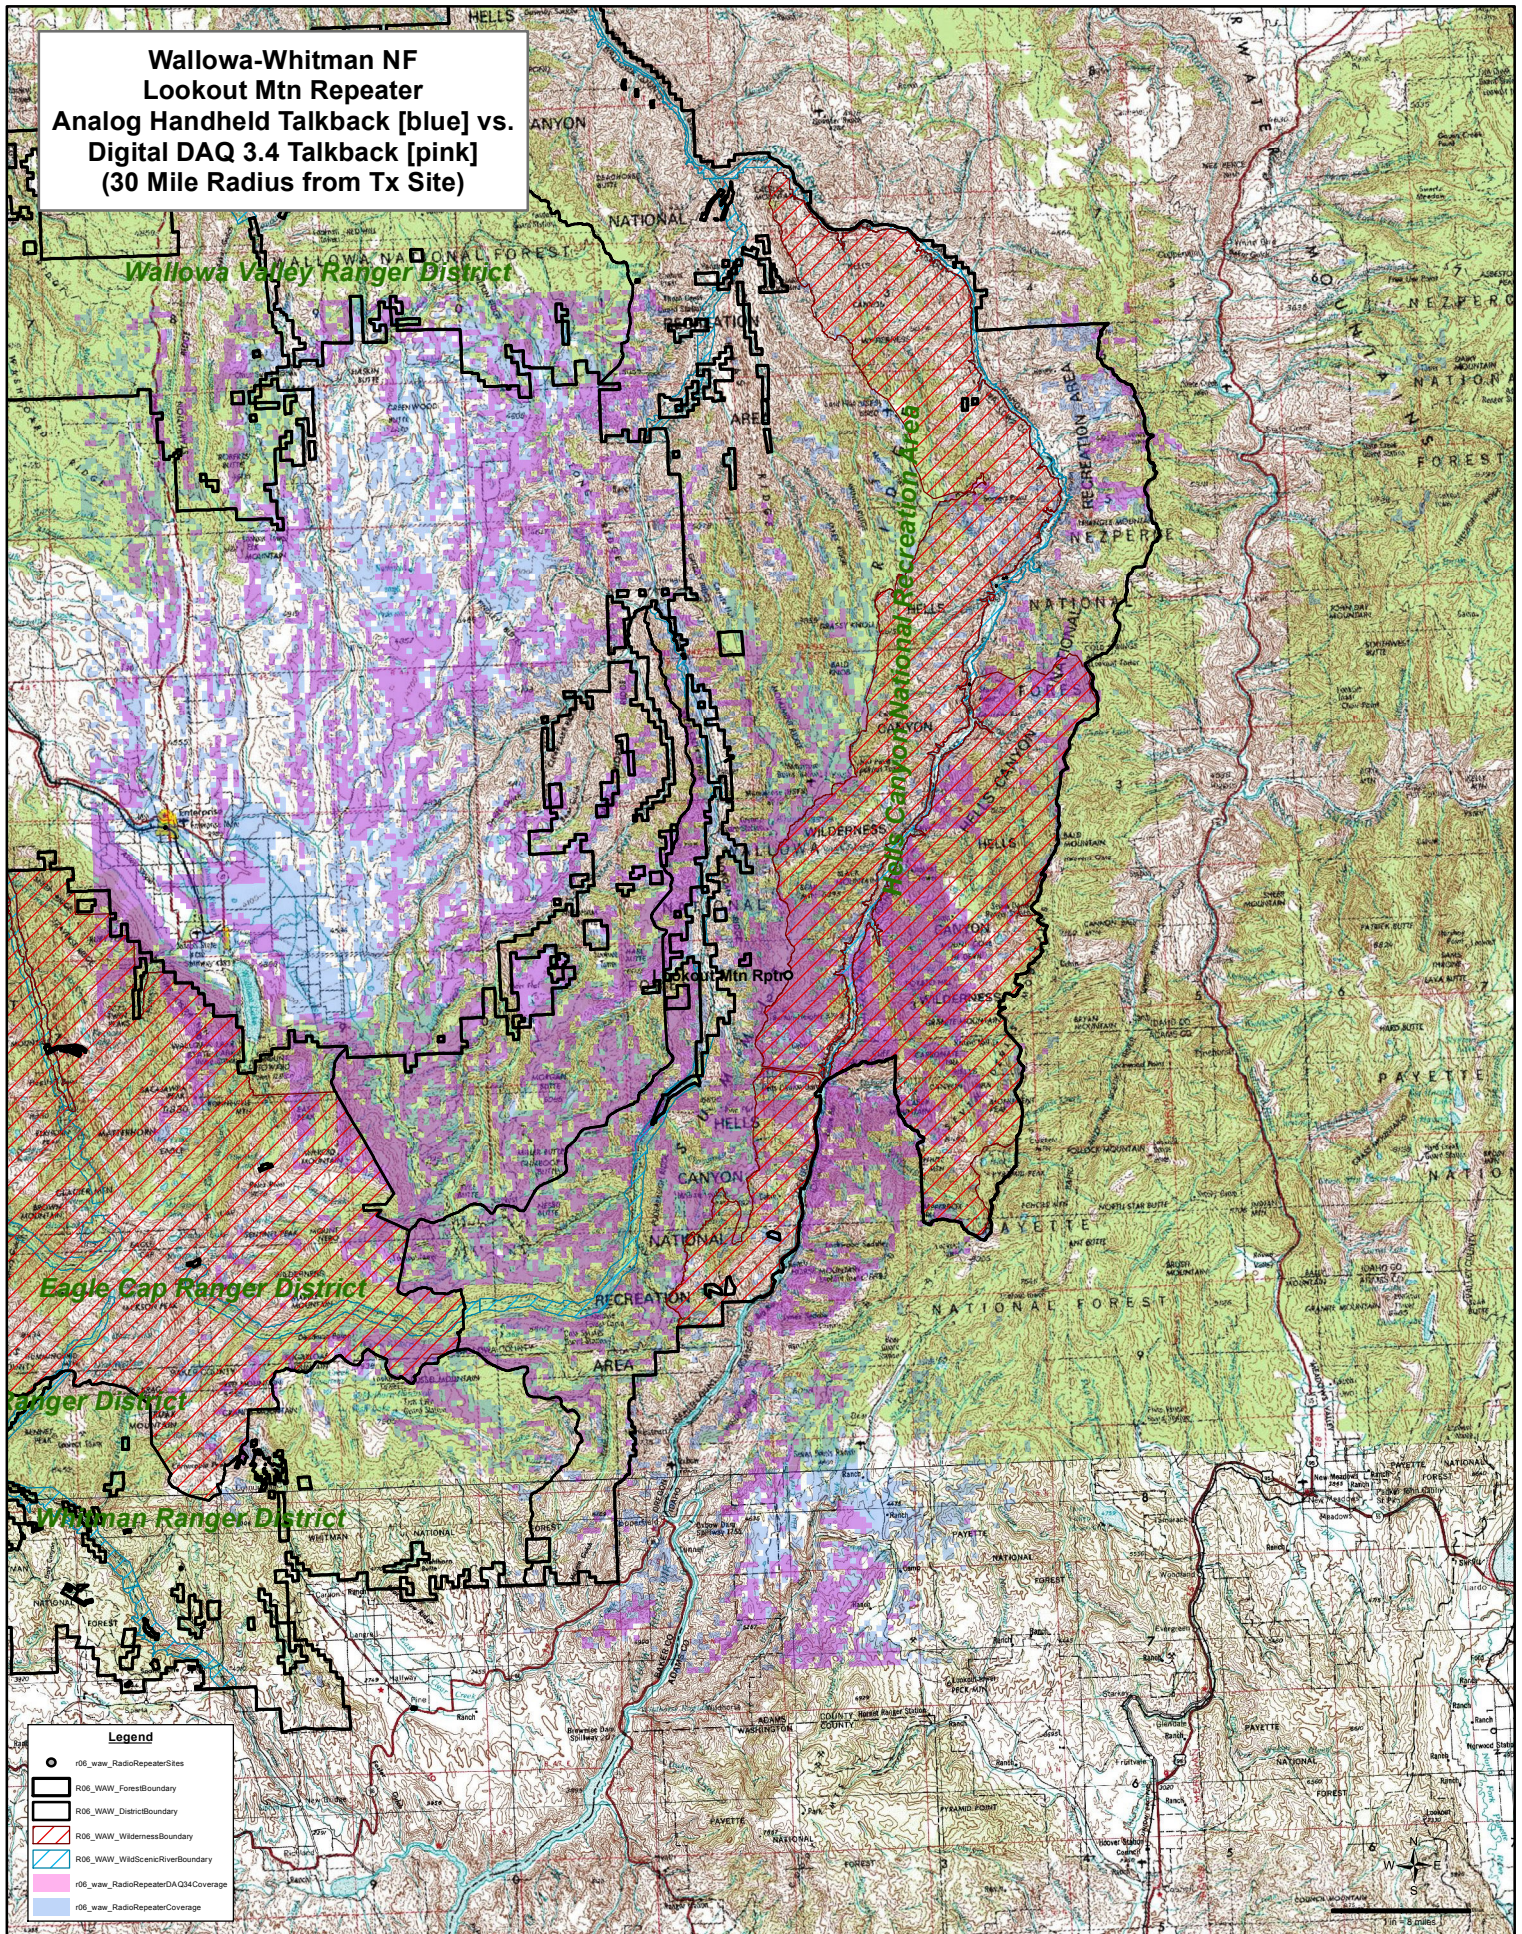

**Wallowa-Whitman NF
Lookout Mtn Repeater
Analog Handheld Talkback [blue] vs.
Digital DAQ 3.4 Talkback [pink]
(30 Mile Radius from Tx Site)**

- Legend**
- r06_waw_RadioRepeaterSites
 - R06_WAW_ForestBoundary
 - R06_WAW_DistrictBoundary
 - R06_WAW_WildernessBoundary
 - R06_WAW_WildScenicRiverBoundary
 - r06_waw_RadioRepeaterDAQ34Coverage
 - r06_waw_RadioRepeaterCoverage