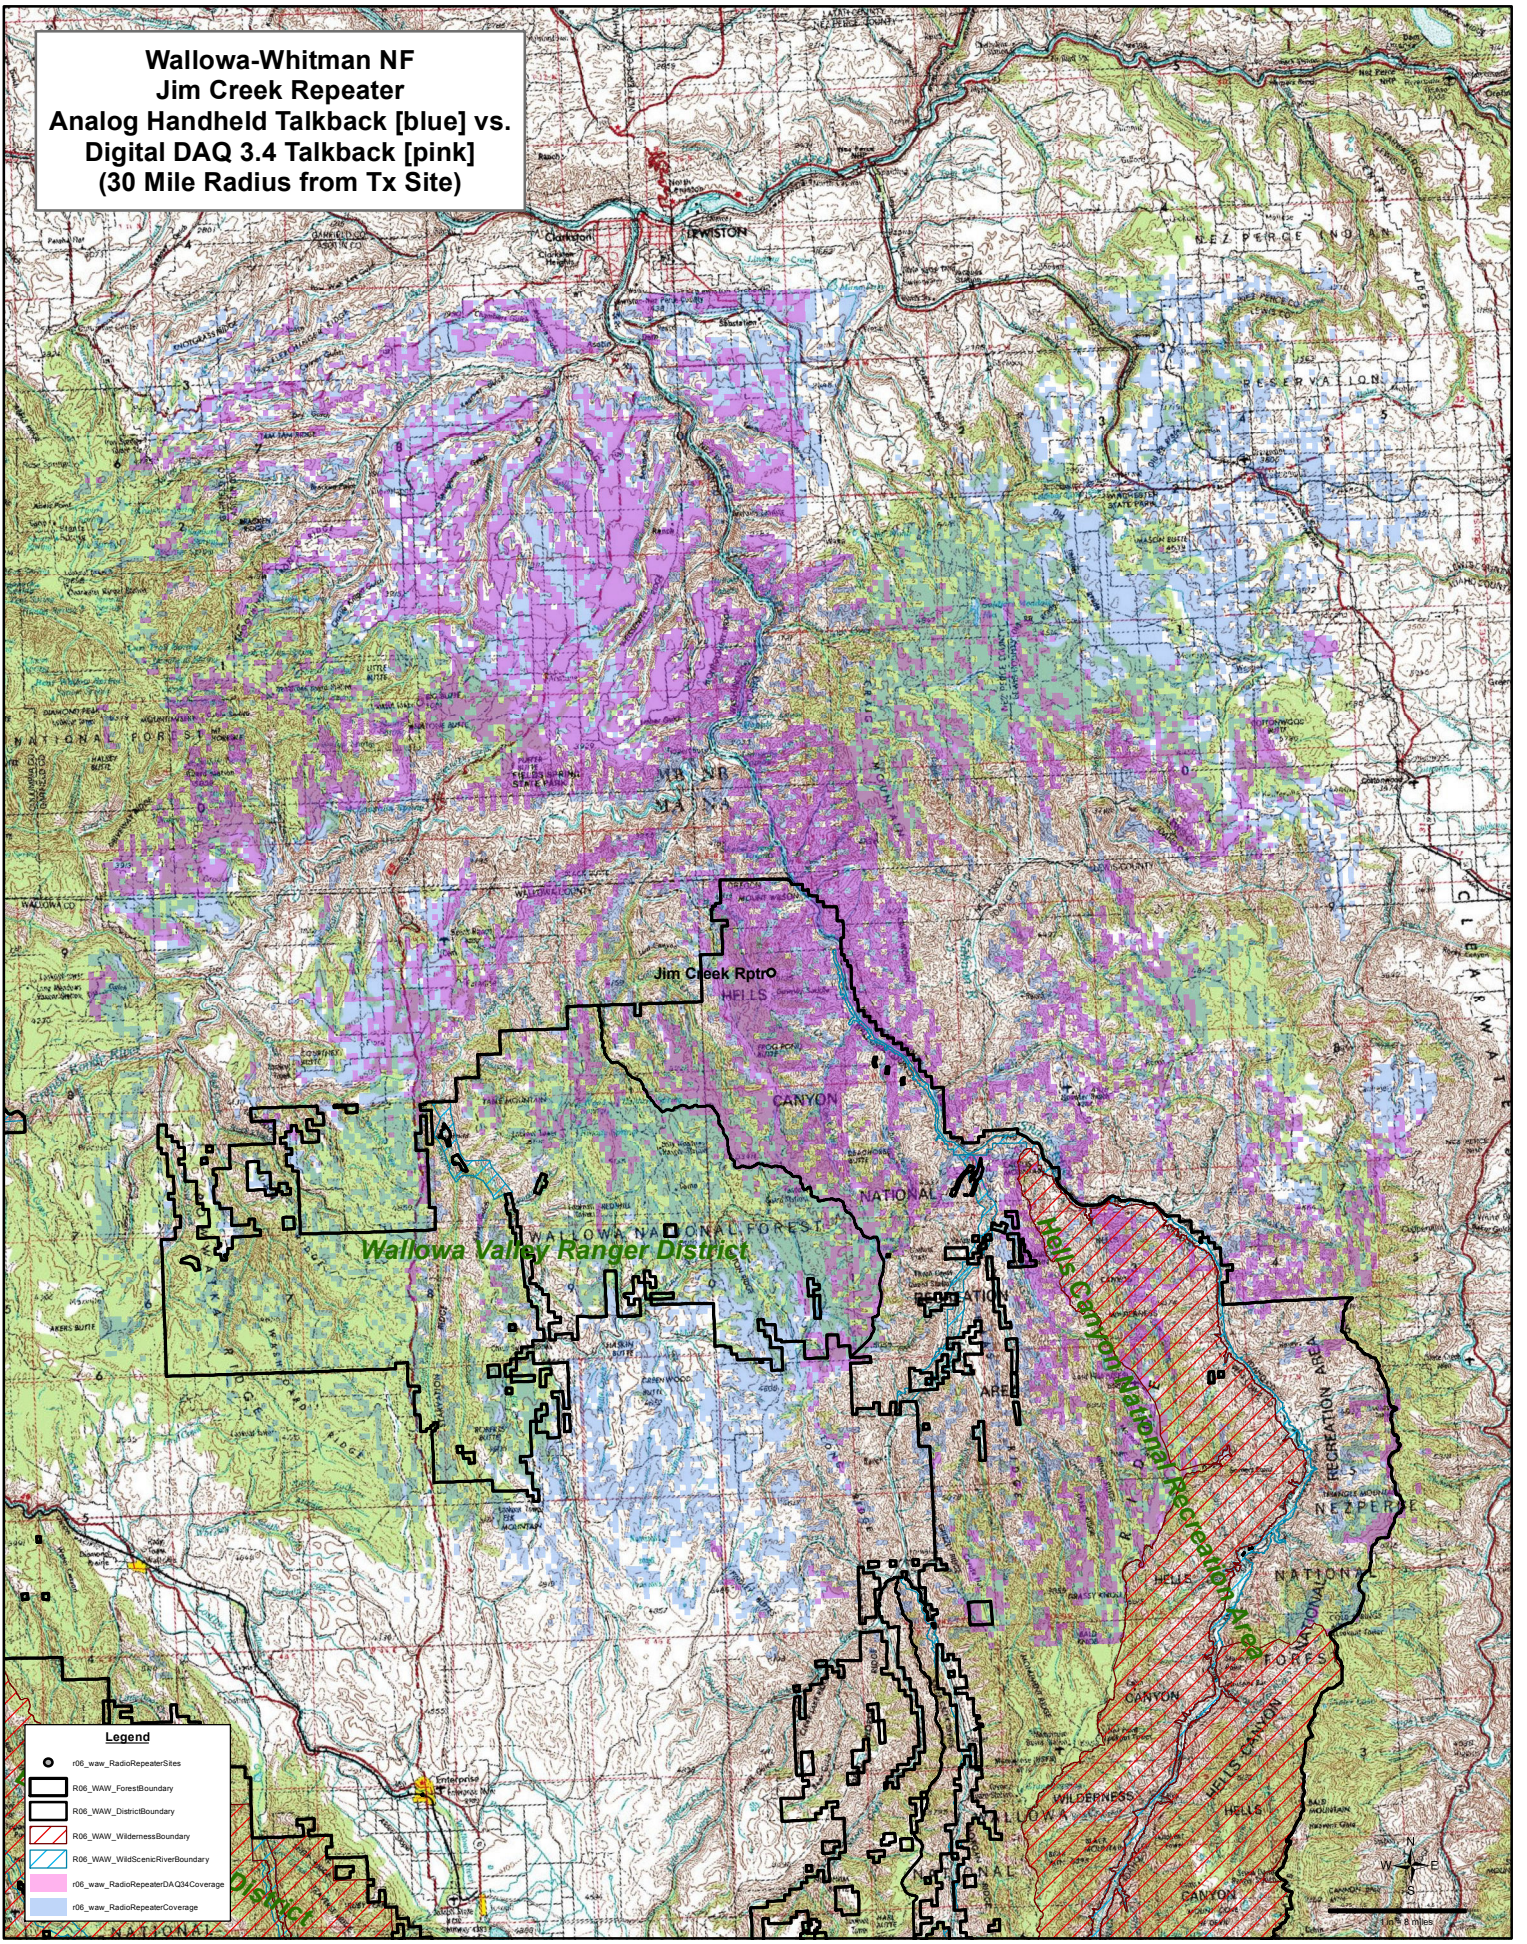

**Wallowa-Whitman NF
Jim Creek Repeater
Analog Handheld Talkback [blue] vs.
Digital DAQ 3.4 Talkback [pink]
(30 Mile Radius from Tx Site)**

- Legend**
- r06_waw_RadioRepeaterSites
 - R06_WAW_ForestBoundary
 - R06_WAW_DistrictBoundary
 - R06_WAW_WildernessBoundary
 - R06_WAW_WildScenicRiverBoundary
 - r06_waw_RadioRepeaterDAQ34Coverage
 - r06_waw_RadioRepeaterCoverage