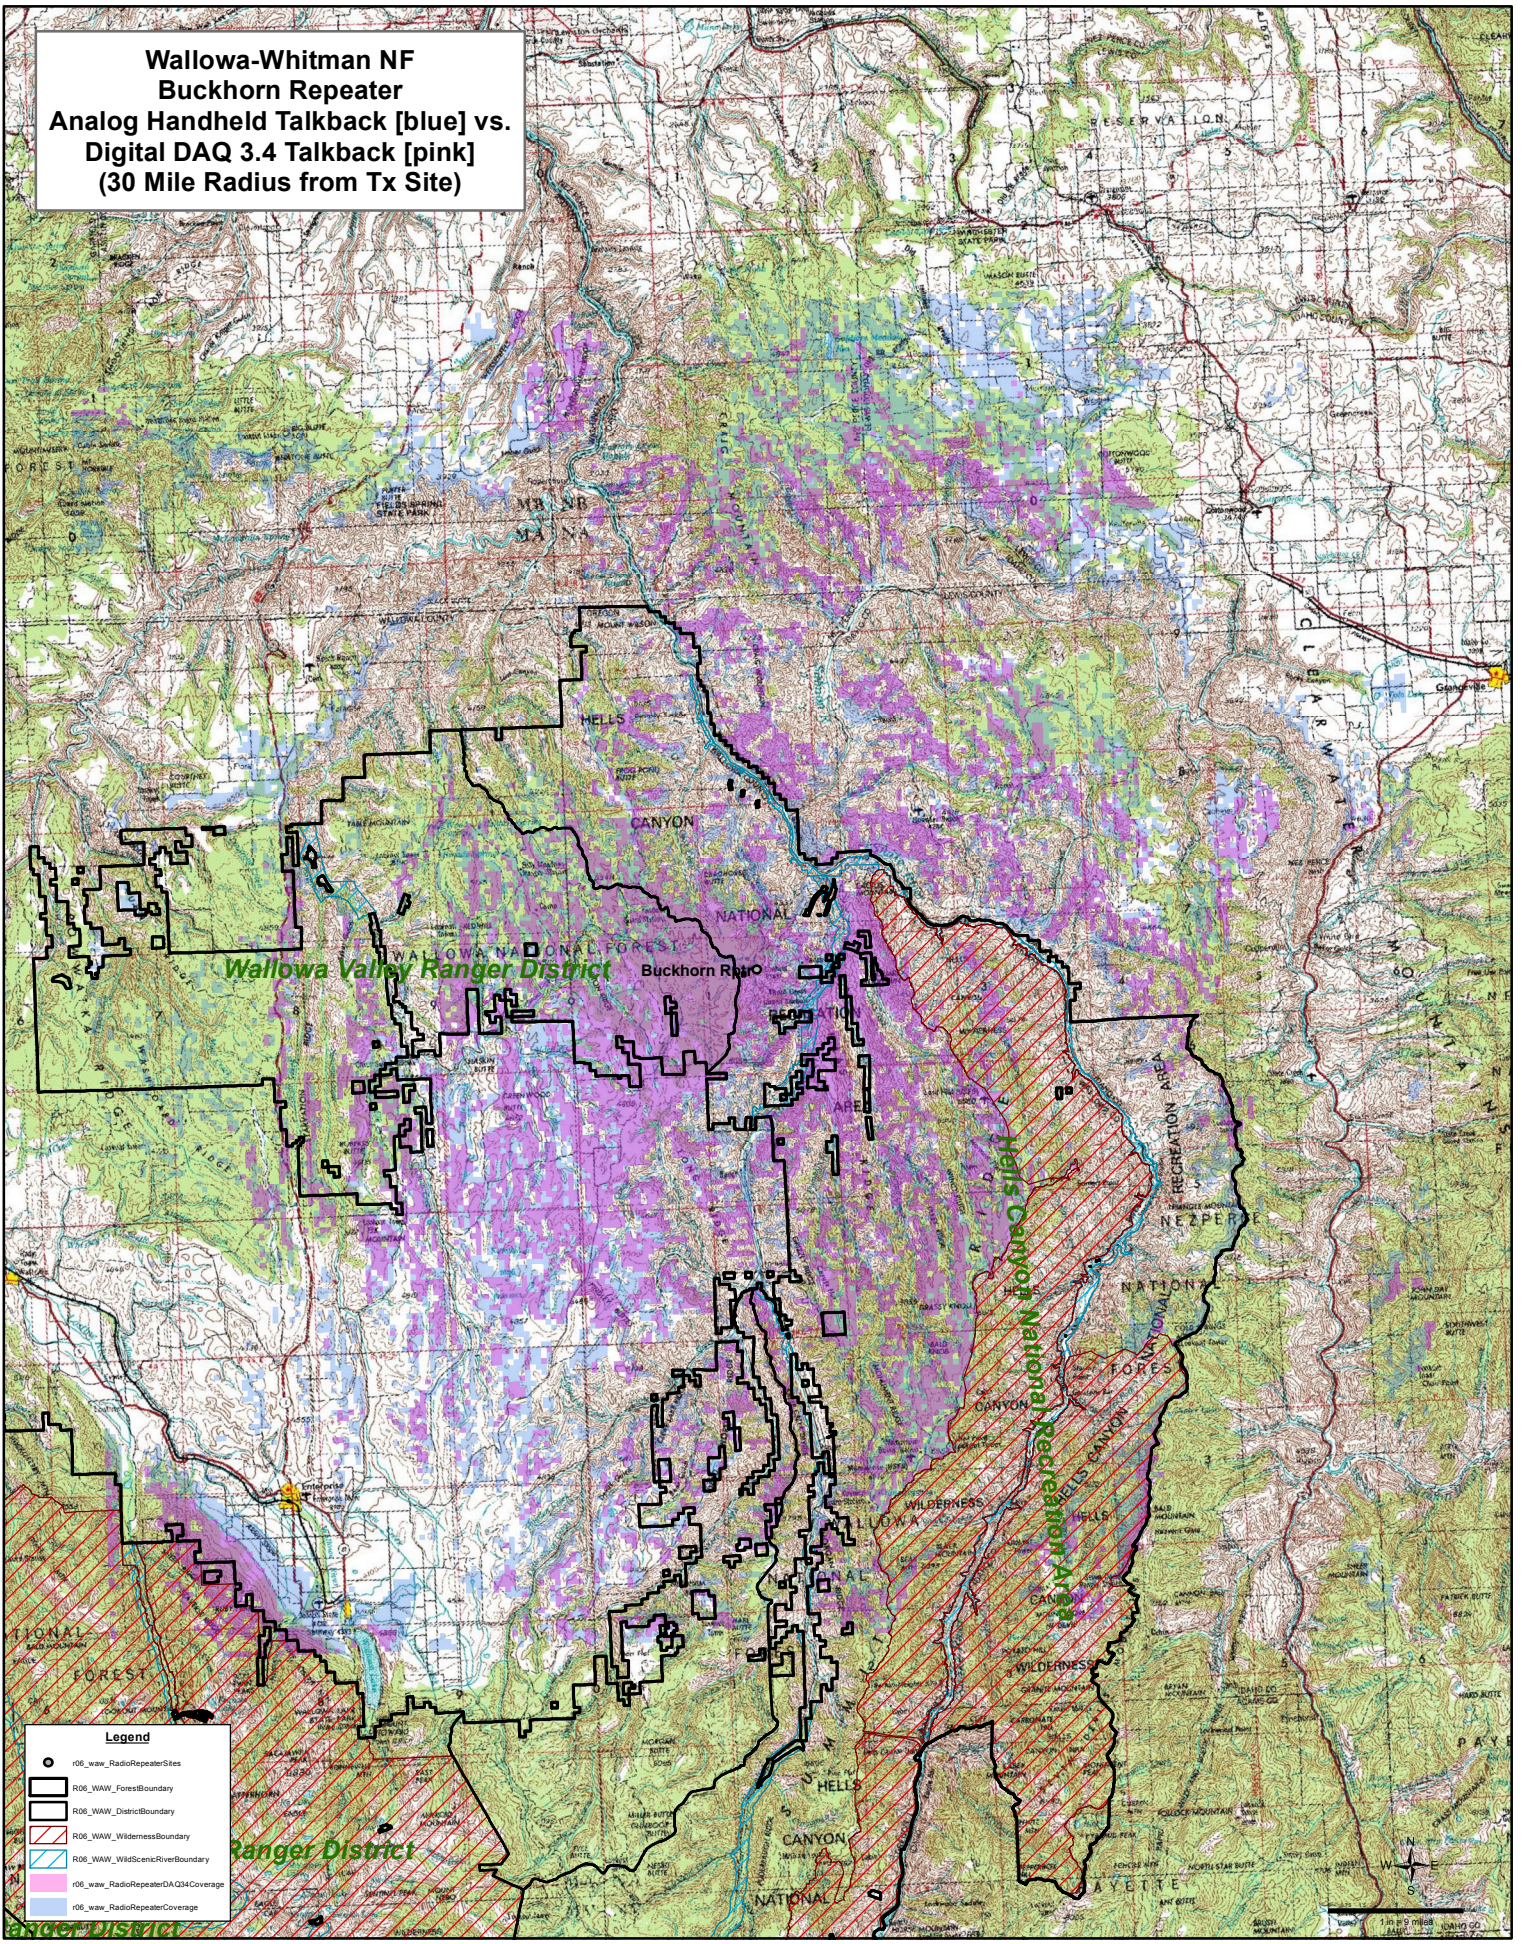

**Wallowa-Whitman NF
Buckhorn Repeater
Analog Handheld Talkback [blue] vs.
Digital DAQ 3.4 Talkback [pink]
(30 Mile Radius from Tx Site)**

- Legend**
- r06_waw_RadioRepeaterSites
 - R06_WAW_ForestBoundary
 - R06_WAW_DistrictBoundary
 - R06_WAW_WildernessBoundary
 - R06_WAW_WildScenicRiverBoundary
 - r06_waw_RadioRepeaterDAQ34Coverage
 - r06_waw_RadioRepeaterCoverage