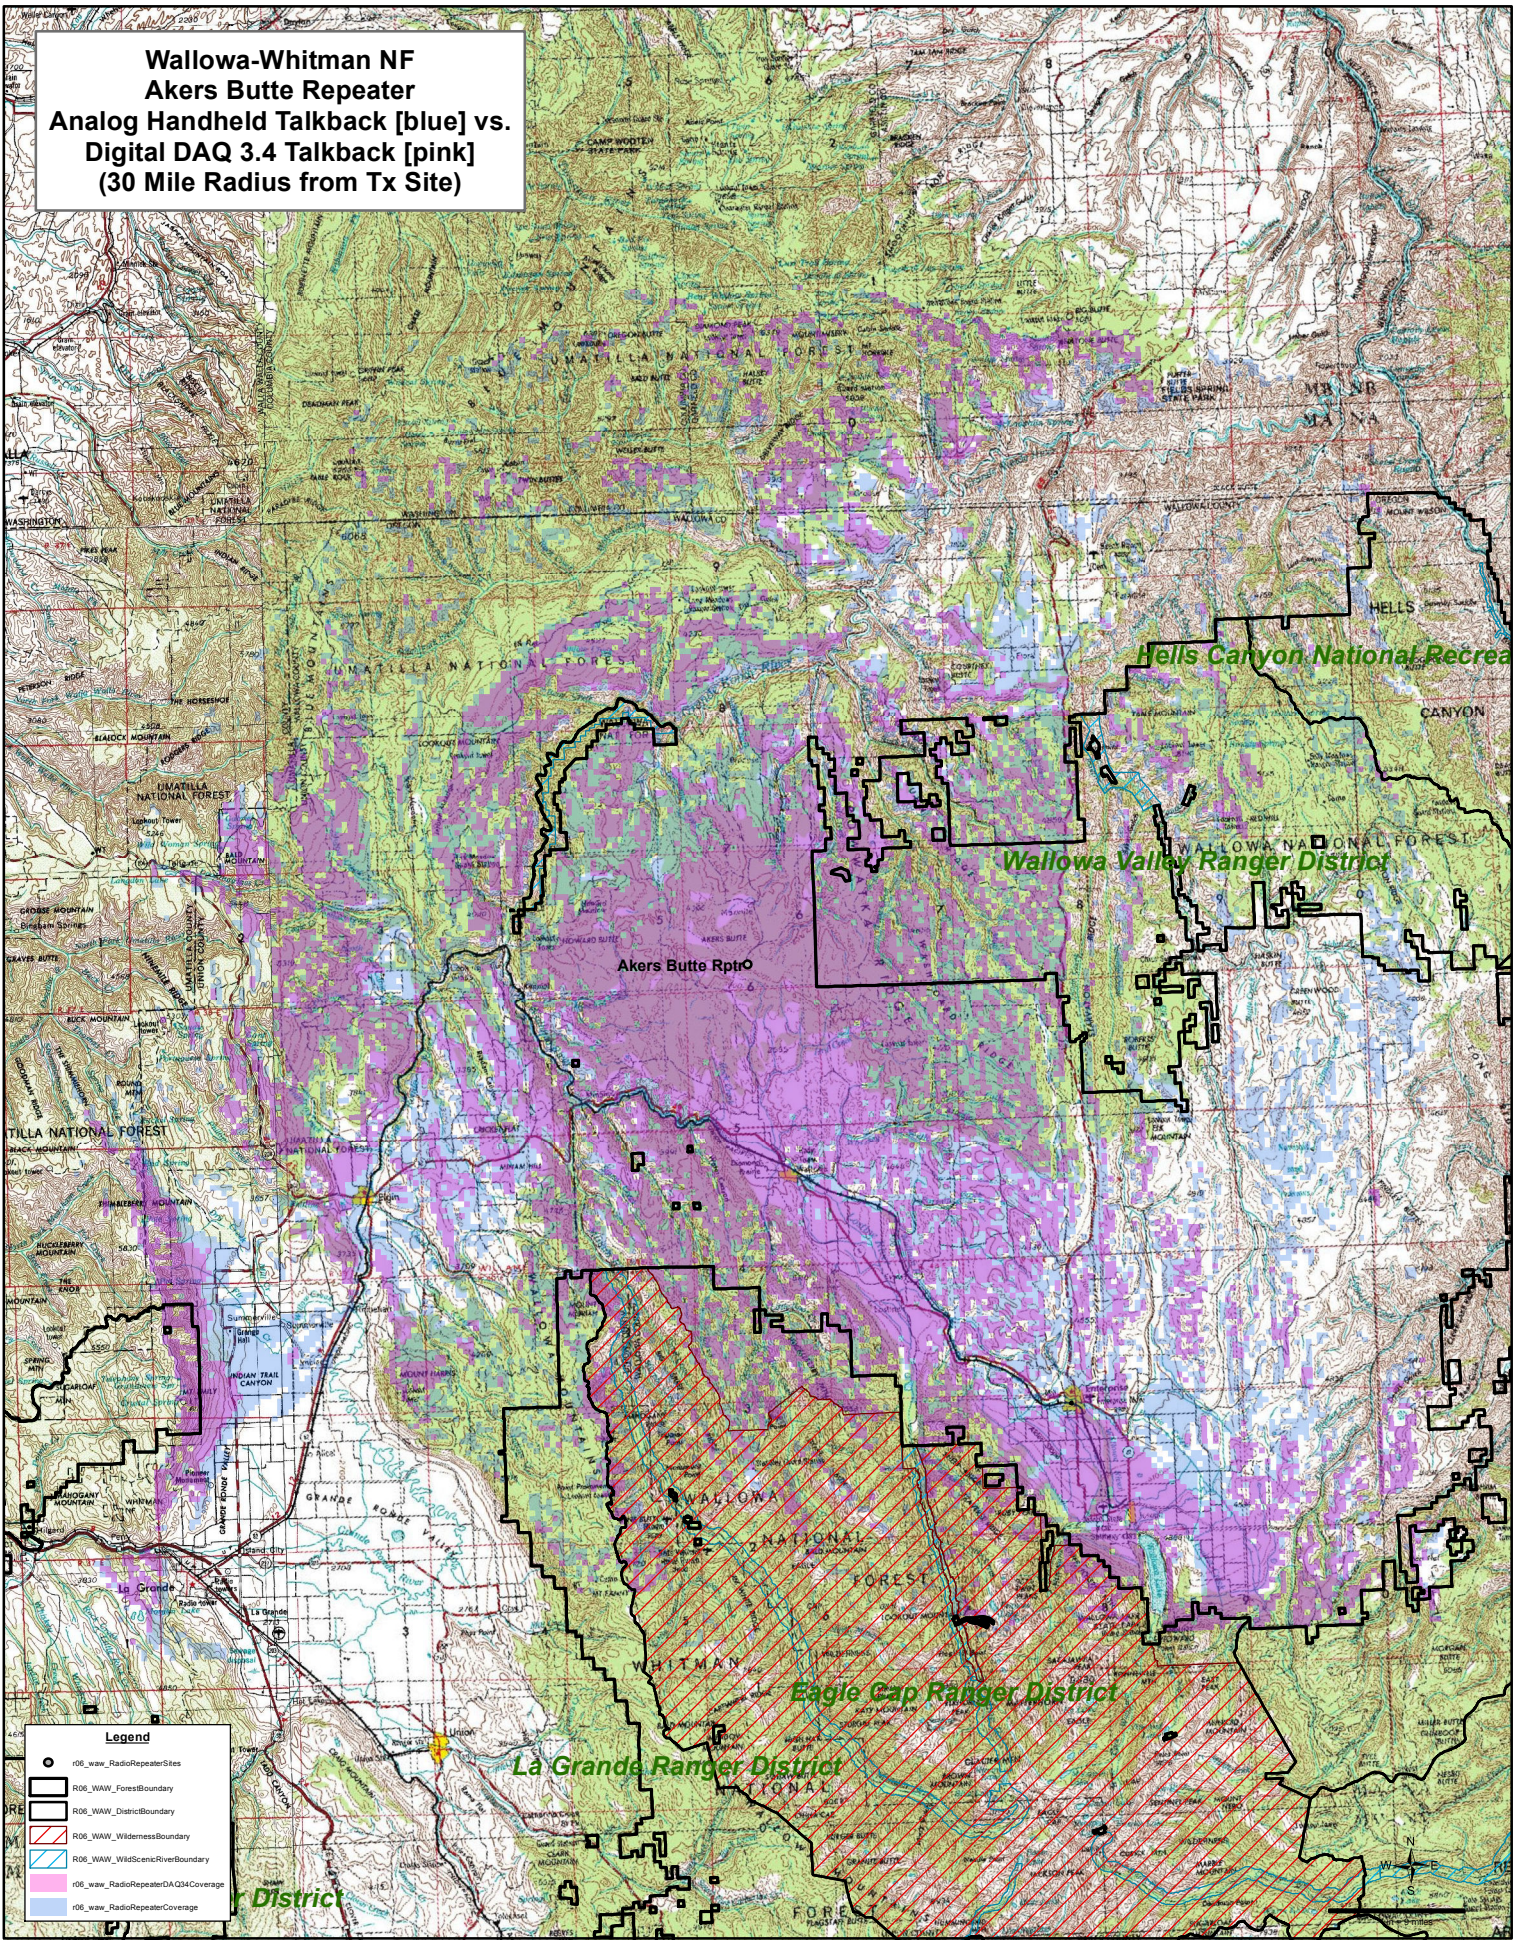

**Wallowa-Whitman NF  
Akers Butte Repeater  
Analog Handheld Talkback [blue] vs.  
Digital DAQ 3.4 Talkback [pink]  
(30 Mile Radius from Tx Site)**

- Legend**
- r06\_waw\_RadioRepeaterSites
  - ▭ R06\_WAW\_ForestBoundary
  - ▭ R06\_WAW\_DistrictBoundary
  - ▭ R06\_WAW\_WildernessBoundary
  - ▭ R06\_WAW\_WildScenicRiverBoundary
  - ▭ r06\_waw\_RadioRepeaterDAQ34Coverage
  - ▭ r06\_waw\_RadioRepeaterCoverage