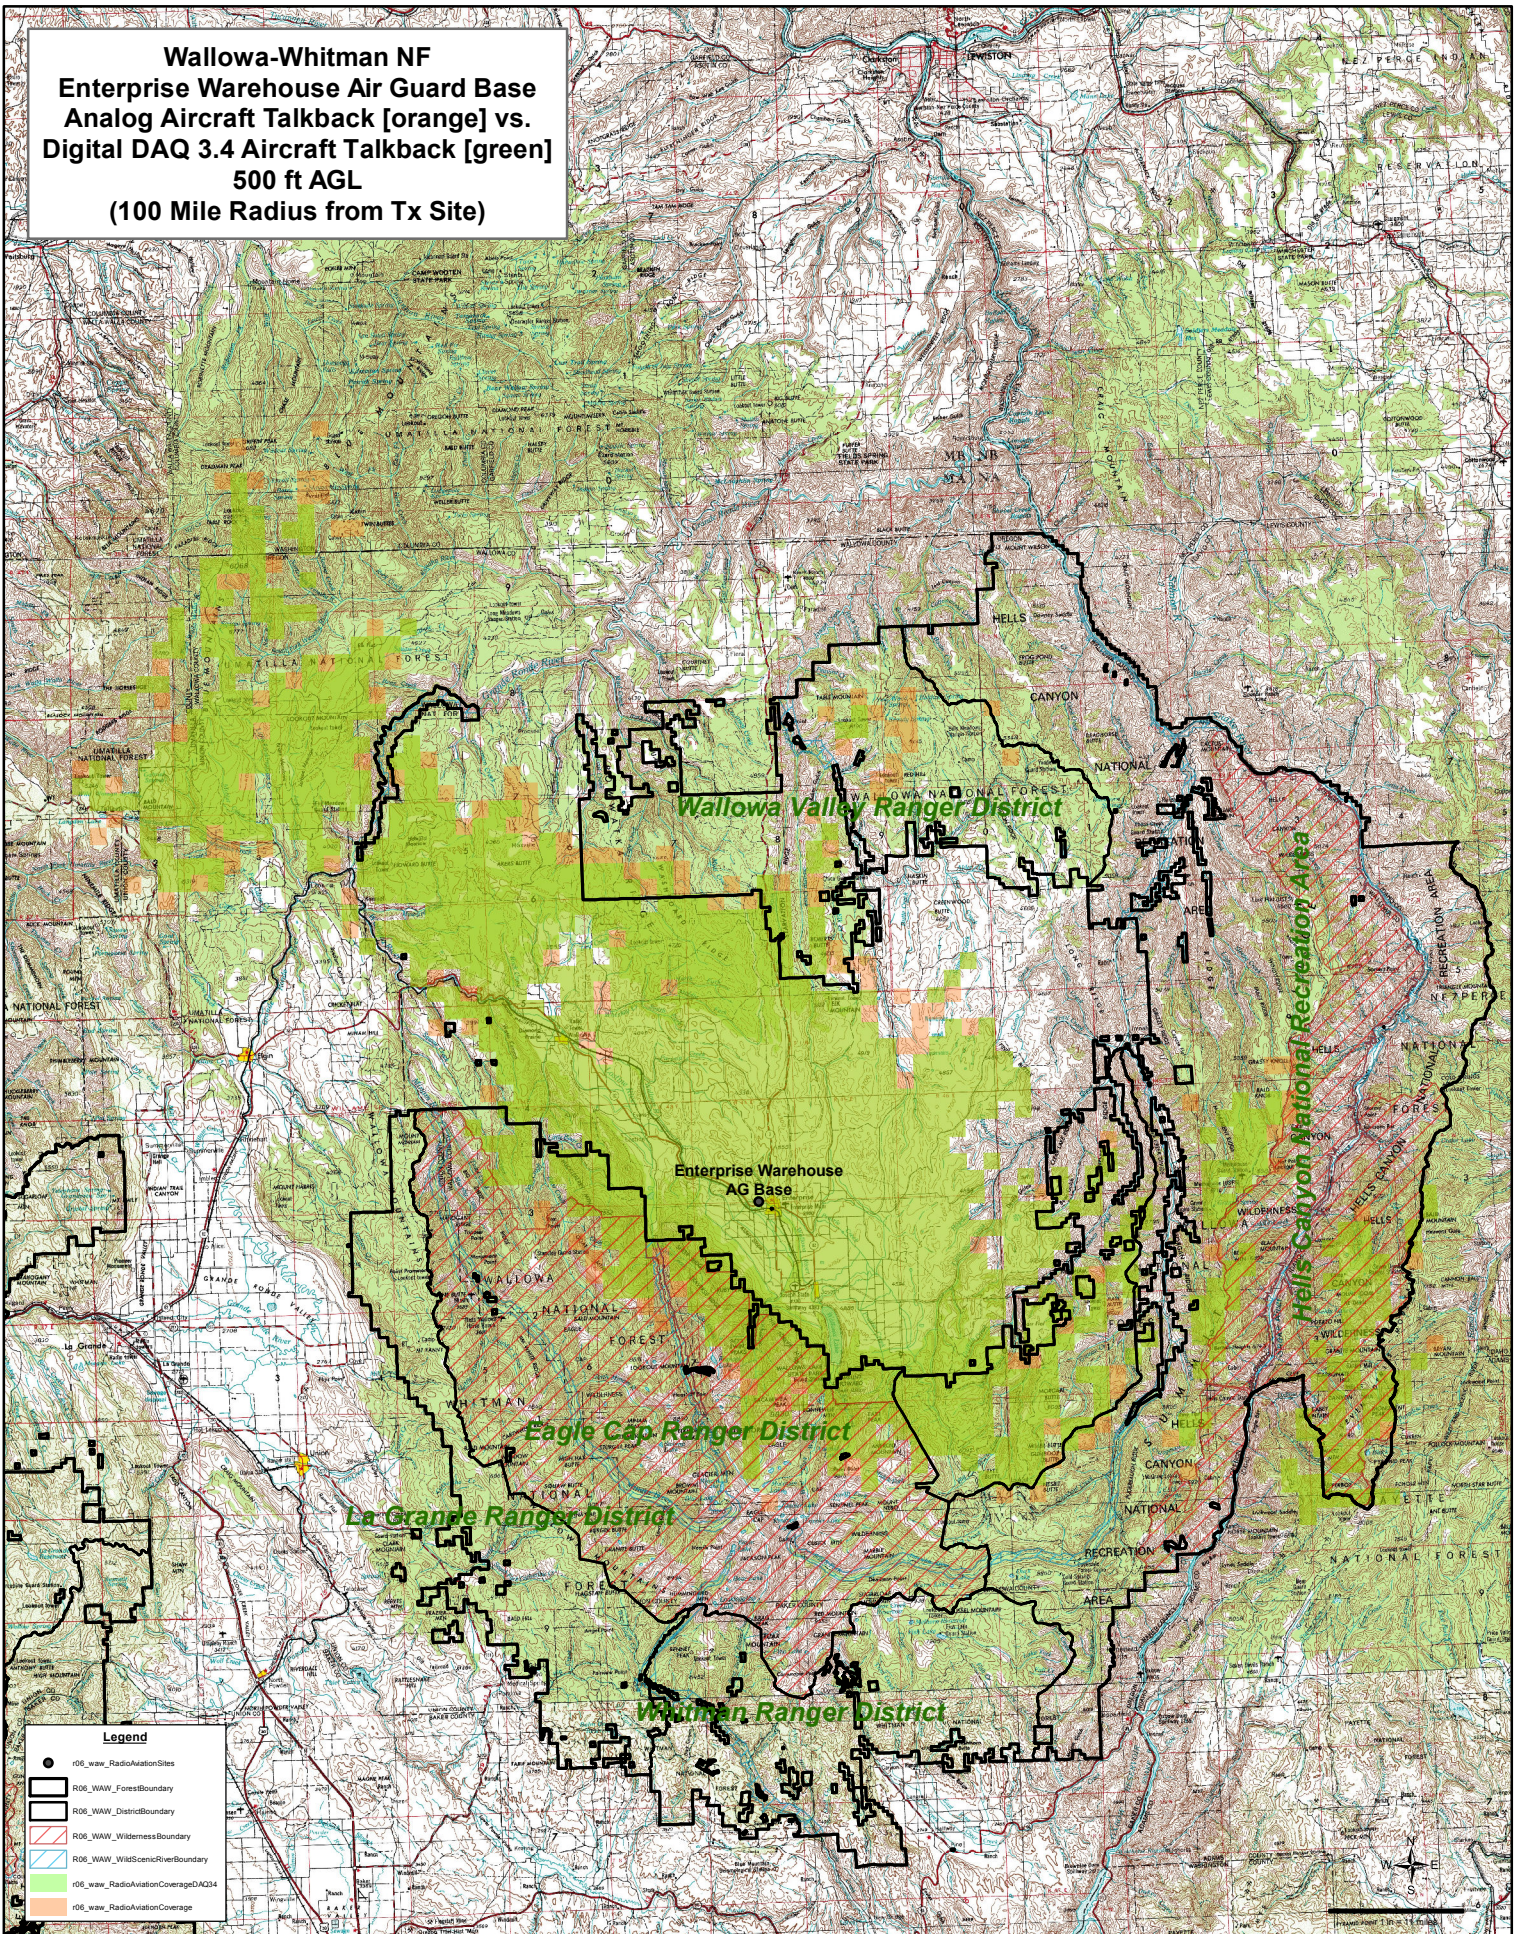

Wallowa-Whitman NF
Enterprise Warehouse Air Guard Base
Analog Aircraft Talkback [orange] vs.
Digital DAQ 3.4 Aircraft Talkback [green]
500 ft AGL
(100 Mile Radius from Tx Site)

Legend

- r06_waw_RadioAviationSites
- R06_WAW_ForestBoundary
- R06_WAW_DistrictBoundary
- R06_WAW_WildernessBoundary
- R06_WAW_WildScenicRiverBoundary
- r06_waw_RadioAviationCoverageDAQ34
- r06_waw_RadioAviationCoverage