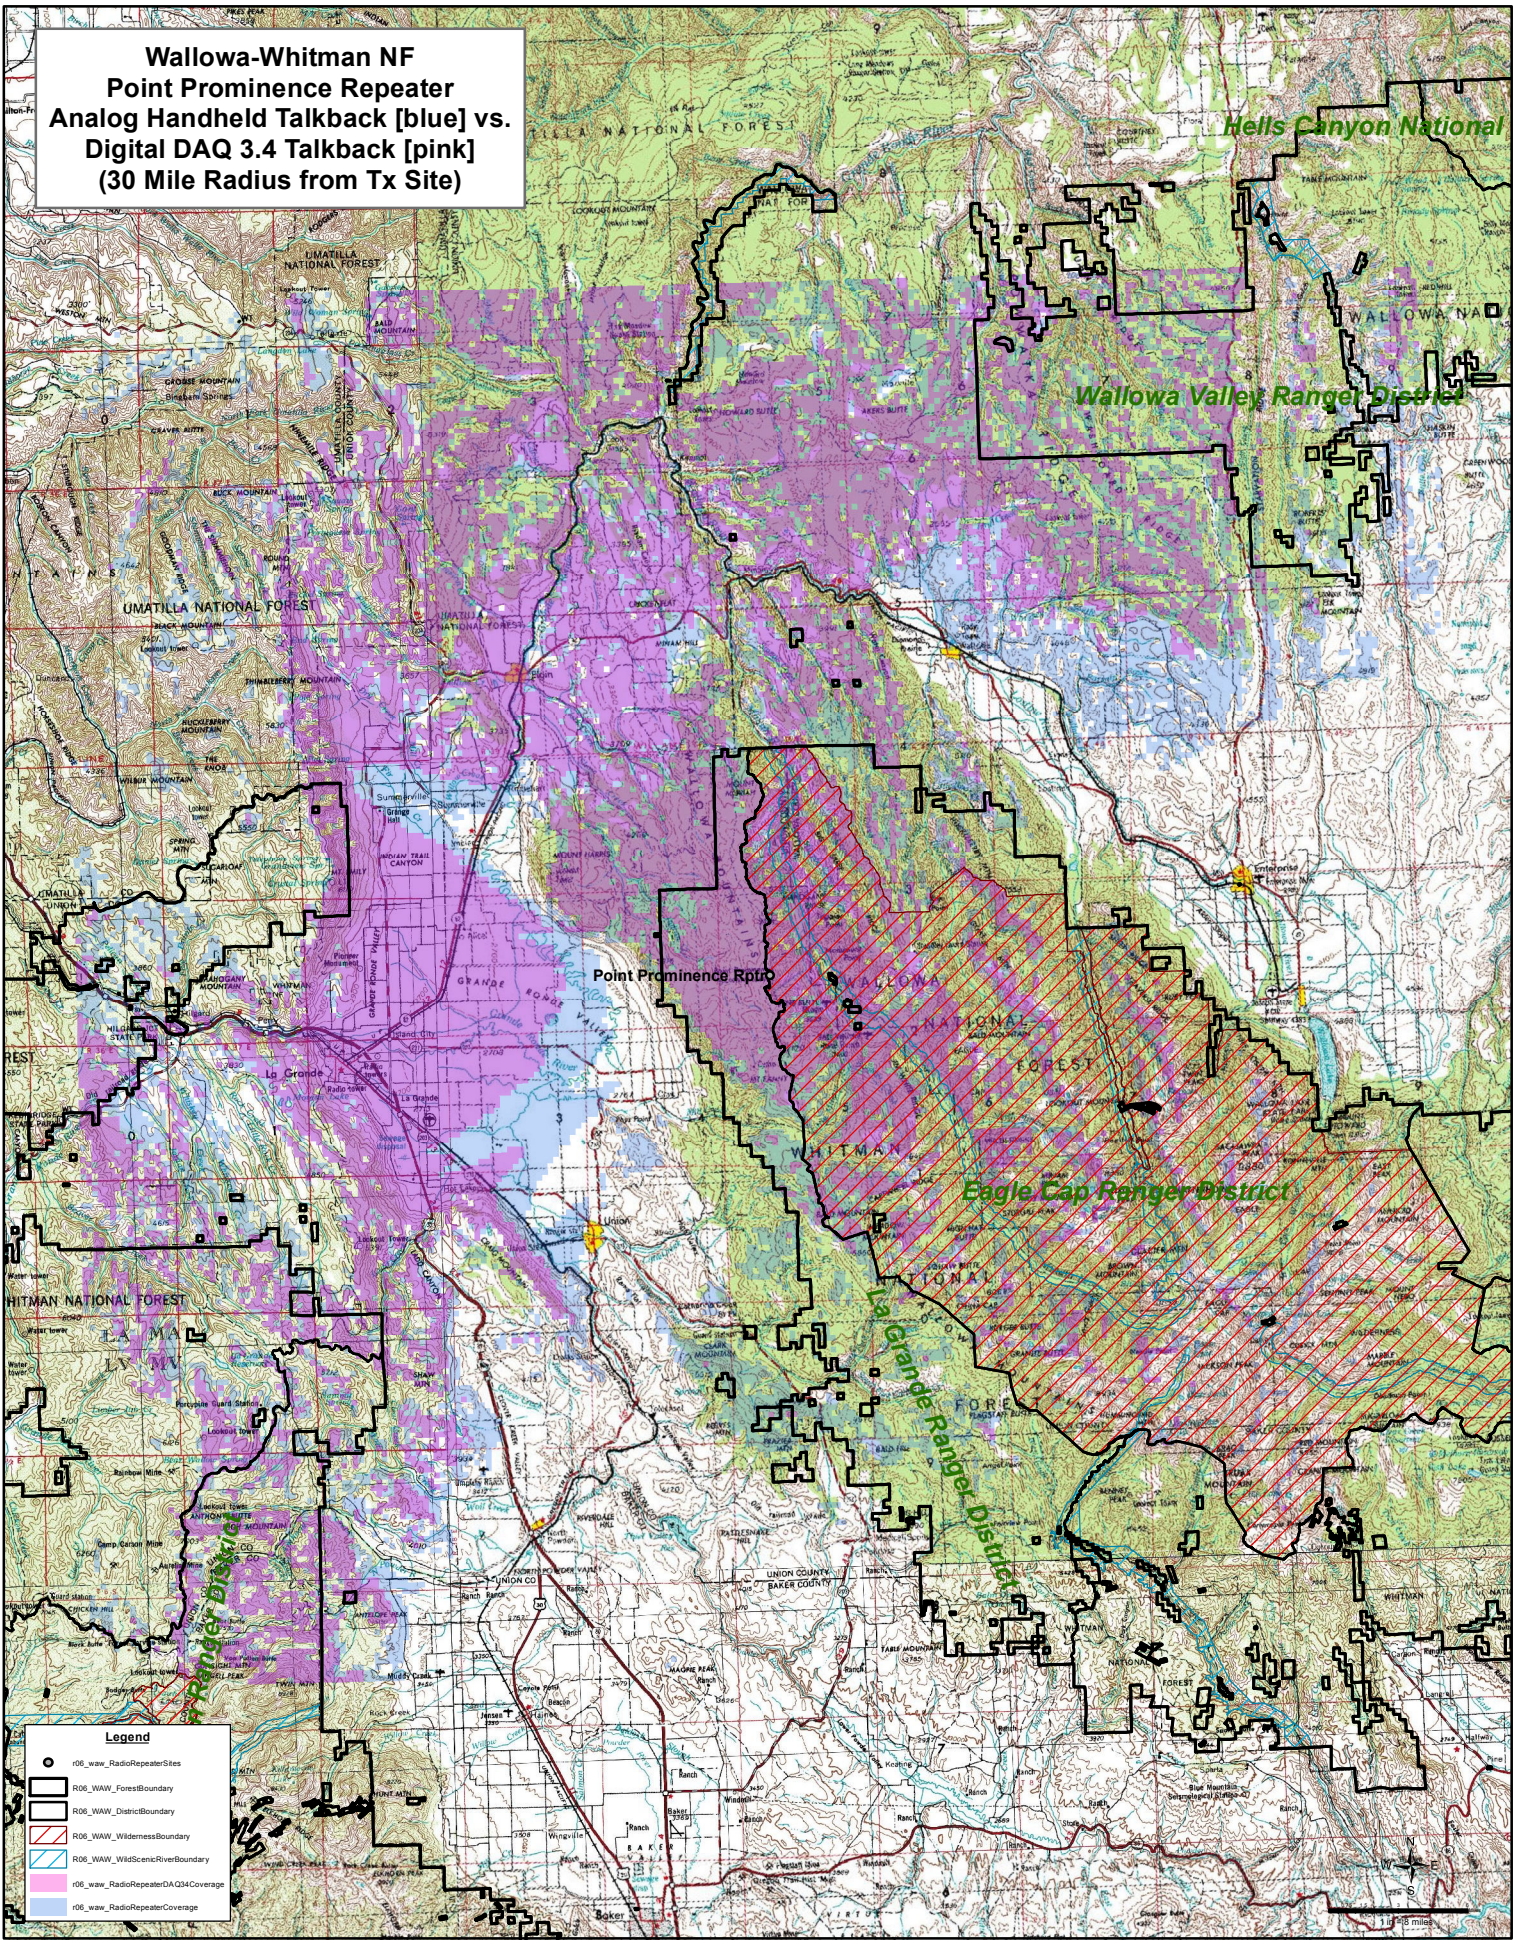

**Wallowa-Whitman NF
Point Prominence Repeater
Analog Handheld Talkback [blue] vs.
Digital DAQ 3.4 Talkback [pink]
(30 Mile Radius from Tx Site)**

Legend

- r06_waw_RadioRepeaterSites
- R06_WAW_ForestBoundary
- R06_WAW_DistrictBoundary
- R06_WAW_WildernessBoundary
- R06_WAW_WildScenicRiverBoundary
- r06_waw_RadioRepeaterDAQ3.4Coverage
- r06_waw_RadioRepeaterCoverage