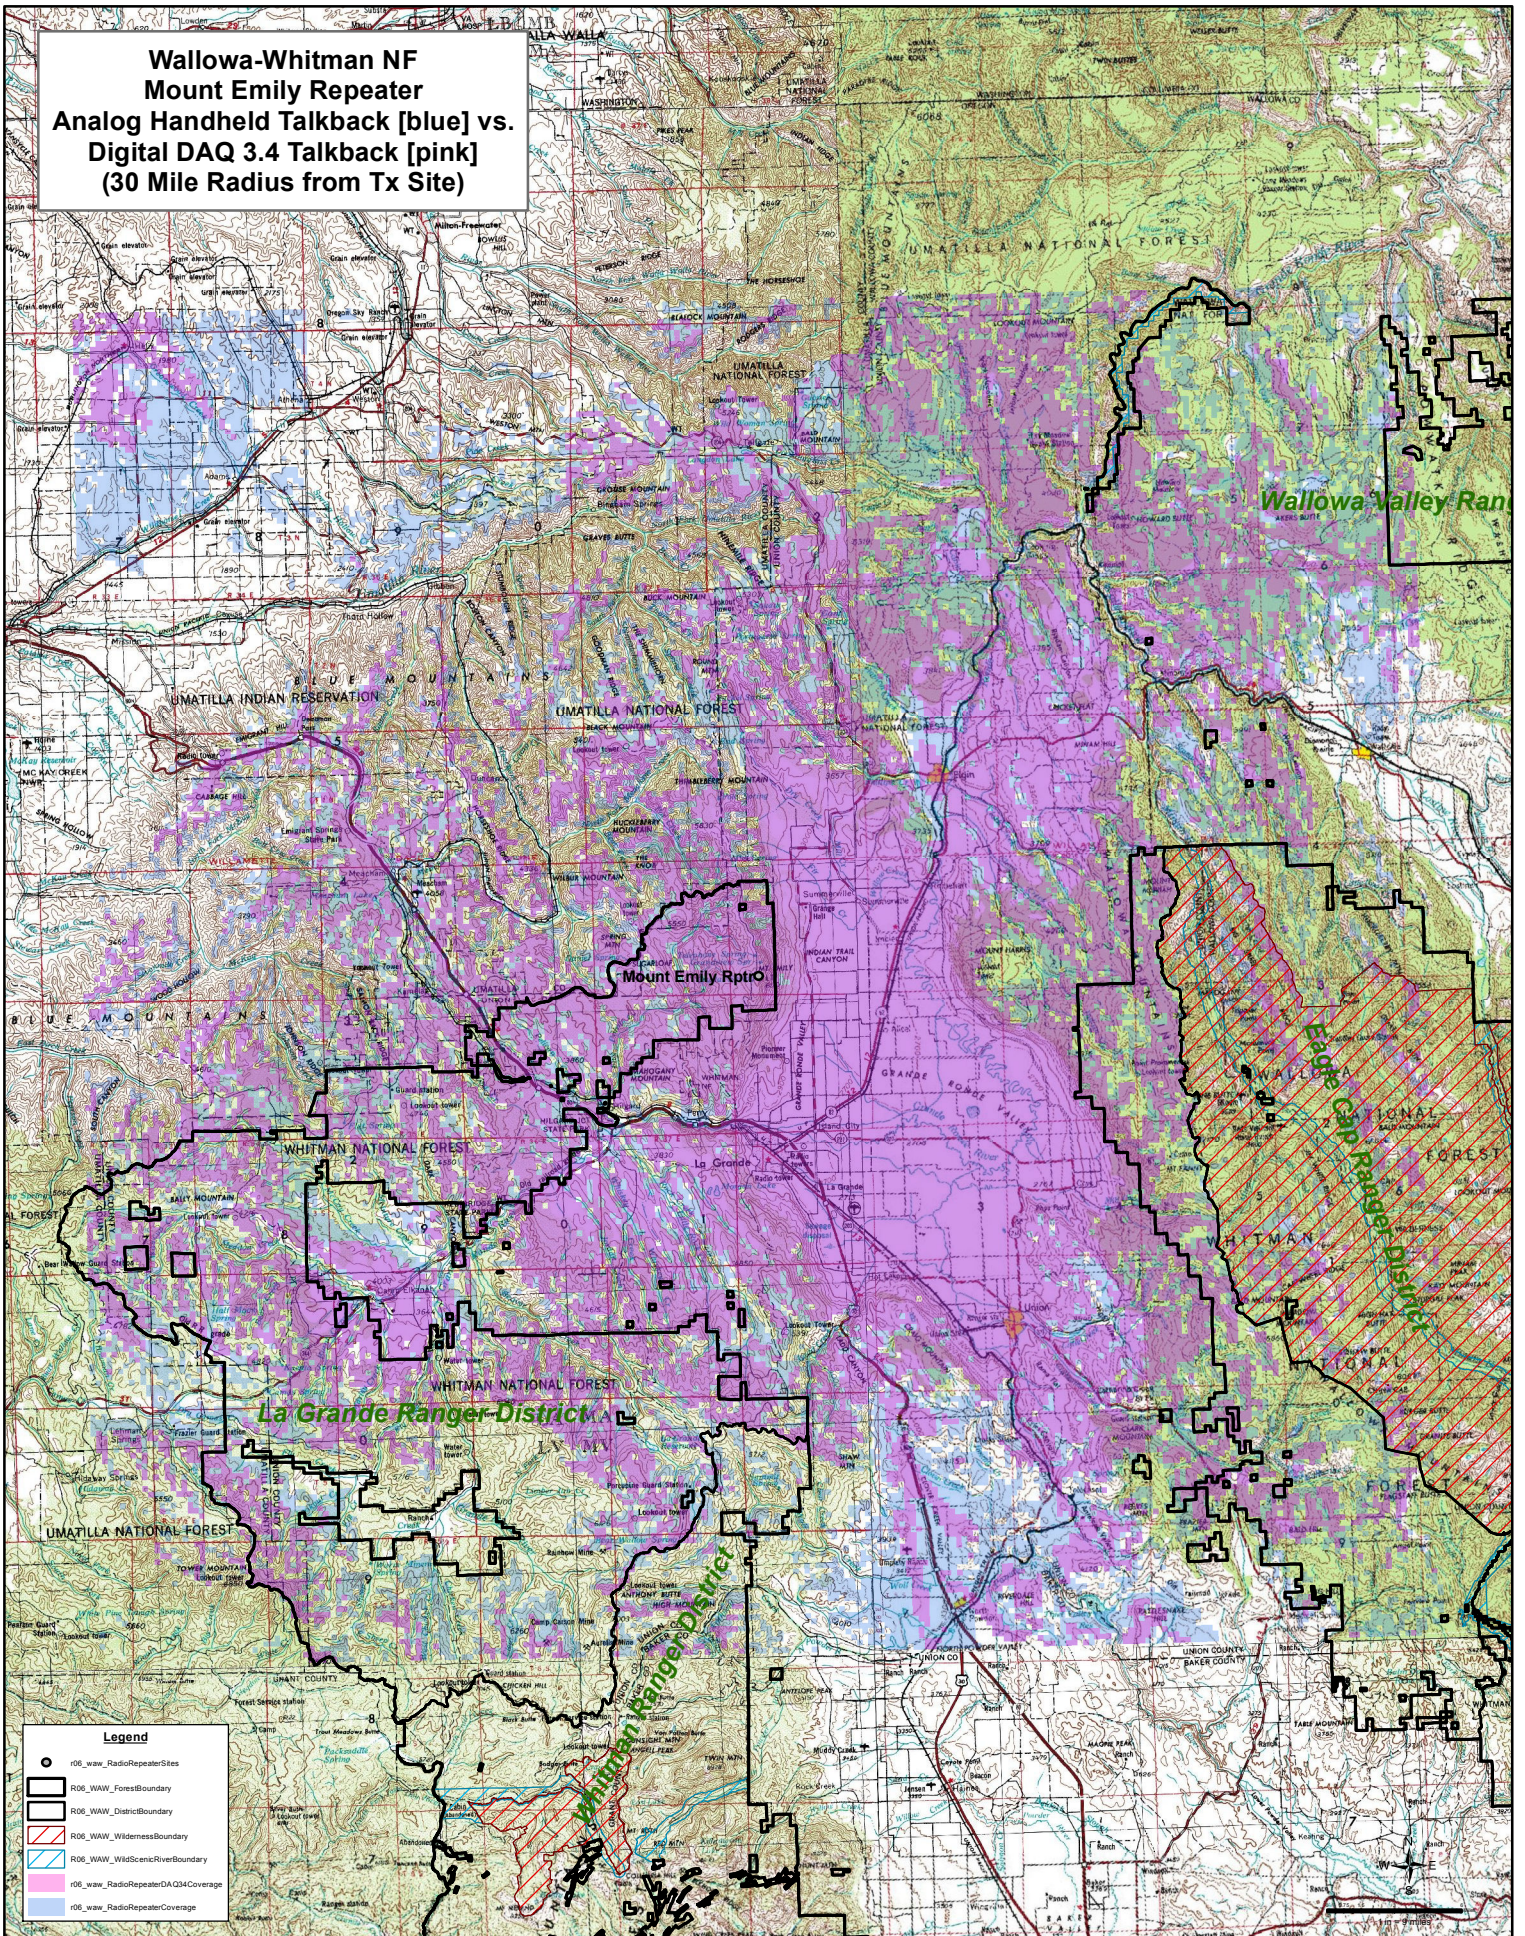

**Wallowa-Whitman NF
Mount Emily Repeater
Analog Handheld Talkback [blue] vs.
Digital DAQ 3.4 Talkback [pink]
(30 Mile Radius from Tx Site)**

- Legend**
- r06_waw_RadioRepeaterSites
 - ▭ R06_WAW_ForestBoundary
 - ▭ R06_WAW_DistrictBoundary
 - ▨ R06_WAW_WildernessBoundary
 - ▨ R06_WAW_WildScenicRiverBoundary
 - r06_waw_RadioRepeaterDAQ34Coverage
 - r06_waw_RadioRepeaterCoverage