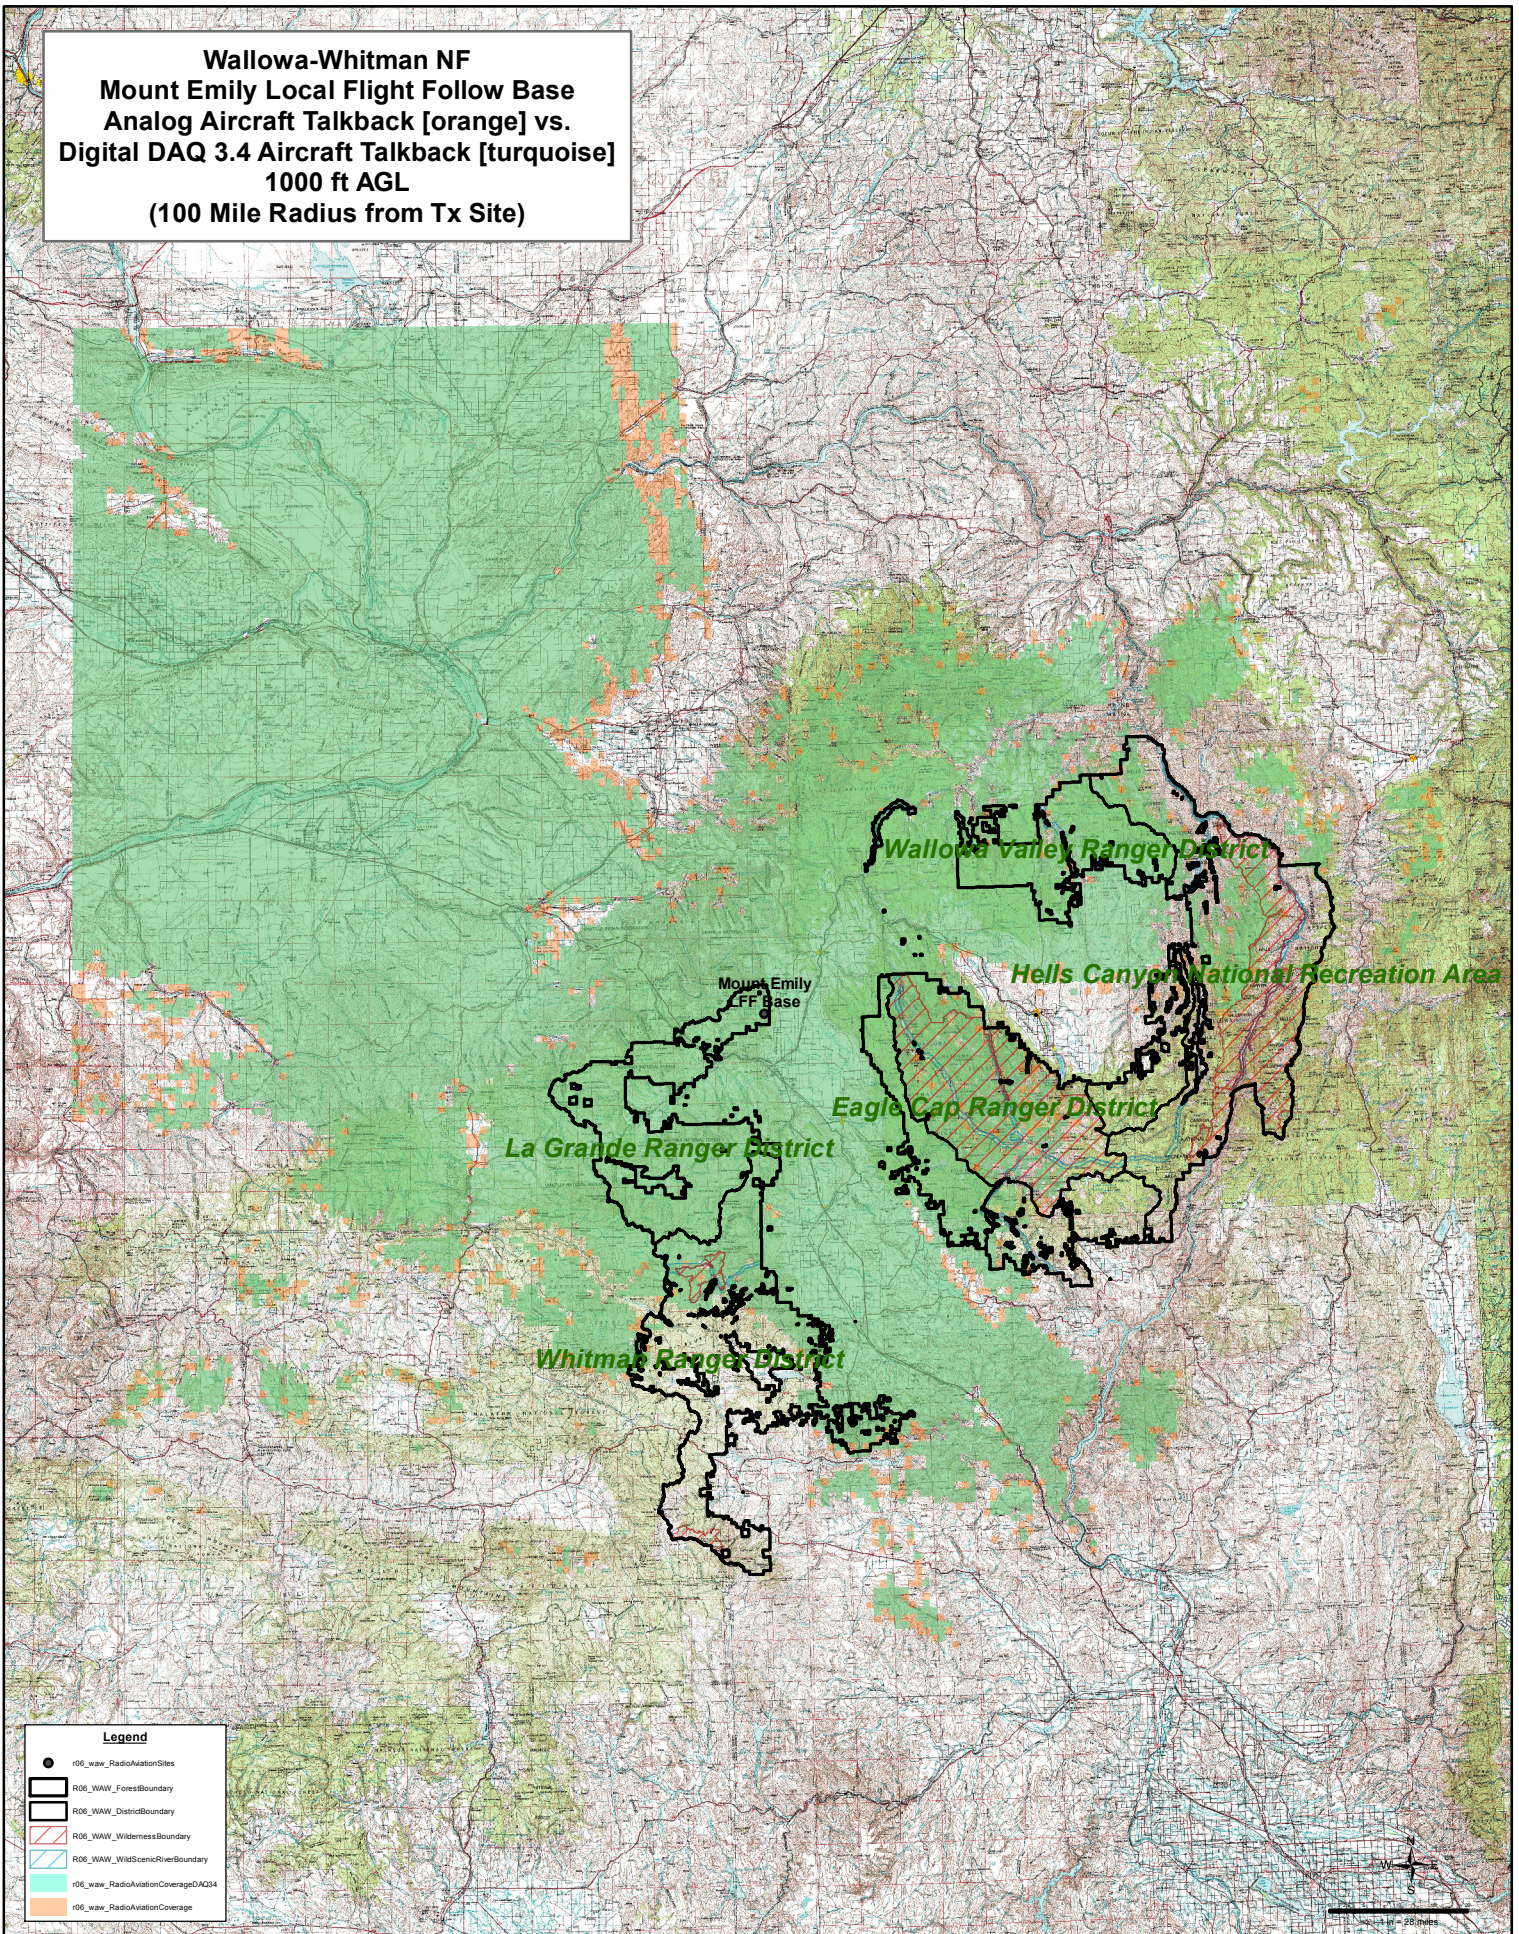

Wallowa-Whitman NF
Mount Emily Local Flight Follow Base
Analog Aircraft Talkback [orange] vs.
Digital DAQ 3.4 Aircraft Talkback [turquoise]
1000 ft AGL
(100 Mile Radius from Tx Site)

Legend

- r06_waw_RadioAviationSites
- R06_WAW_ForestBoundary
- R06_WAW_DistrictBoundary
- R06_WAW_WildernessBoundary
- R06_WAW_WildScenicRiverBoundary
- r06_waw_RadioAviationCoverageDAQ34
- r06_waw_RadioAviationCoverage