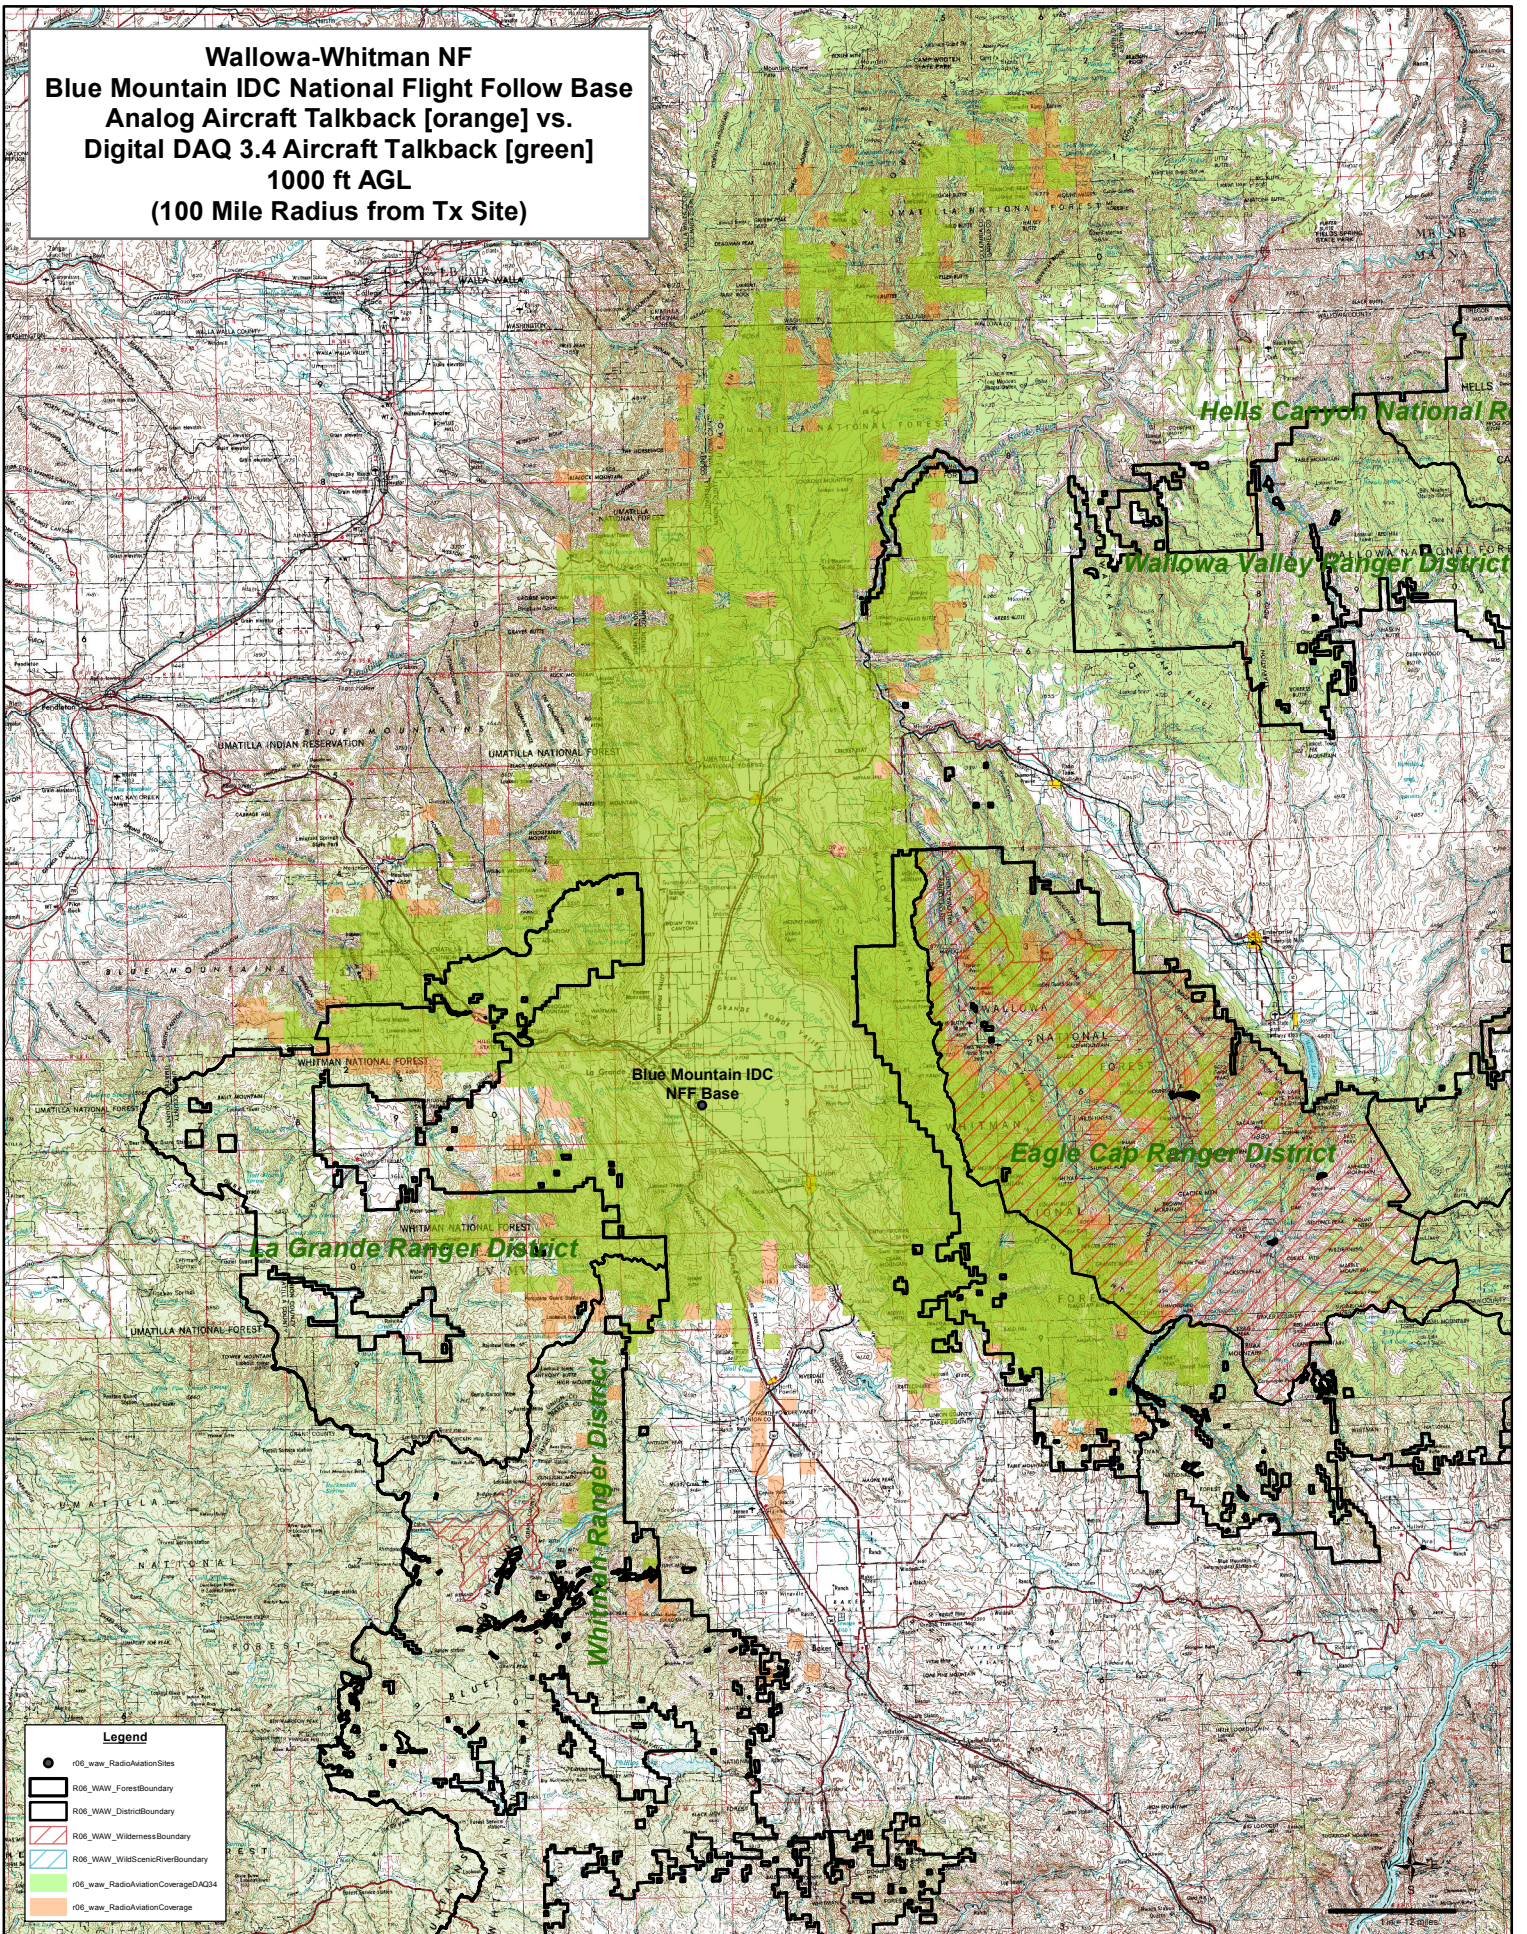

**Wallowa-Whitman NF
 Blue Mountain IDC National Flight Follow Base
 Analog Aircraft Talkback [orange] vs.
 Digital DAQ 3.4 Aircraft Talkback [green]
 1000 ft AGL
 (100 Mile Radius from Tx Site)**

Legend

- R06_waw_RadioAviationSites
- ▭ R06_WAW_ForestBoundary
- ▭ R06_WAW_DistrictBoundary
- ▭ R06_WAW_WildernessBoundary
- ▭ R06_WAW_WildScenicRiverBoundary
- ▭ R06_waw_RadioAviationCoverageDAQ34
- ▭ R06_waw_RadioAviationCoverage