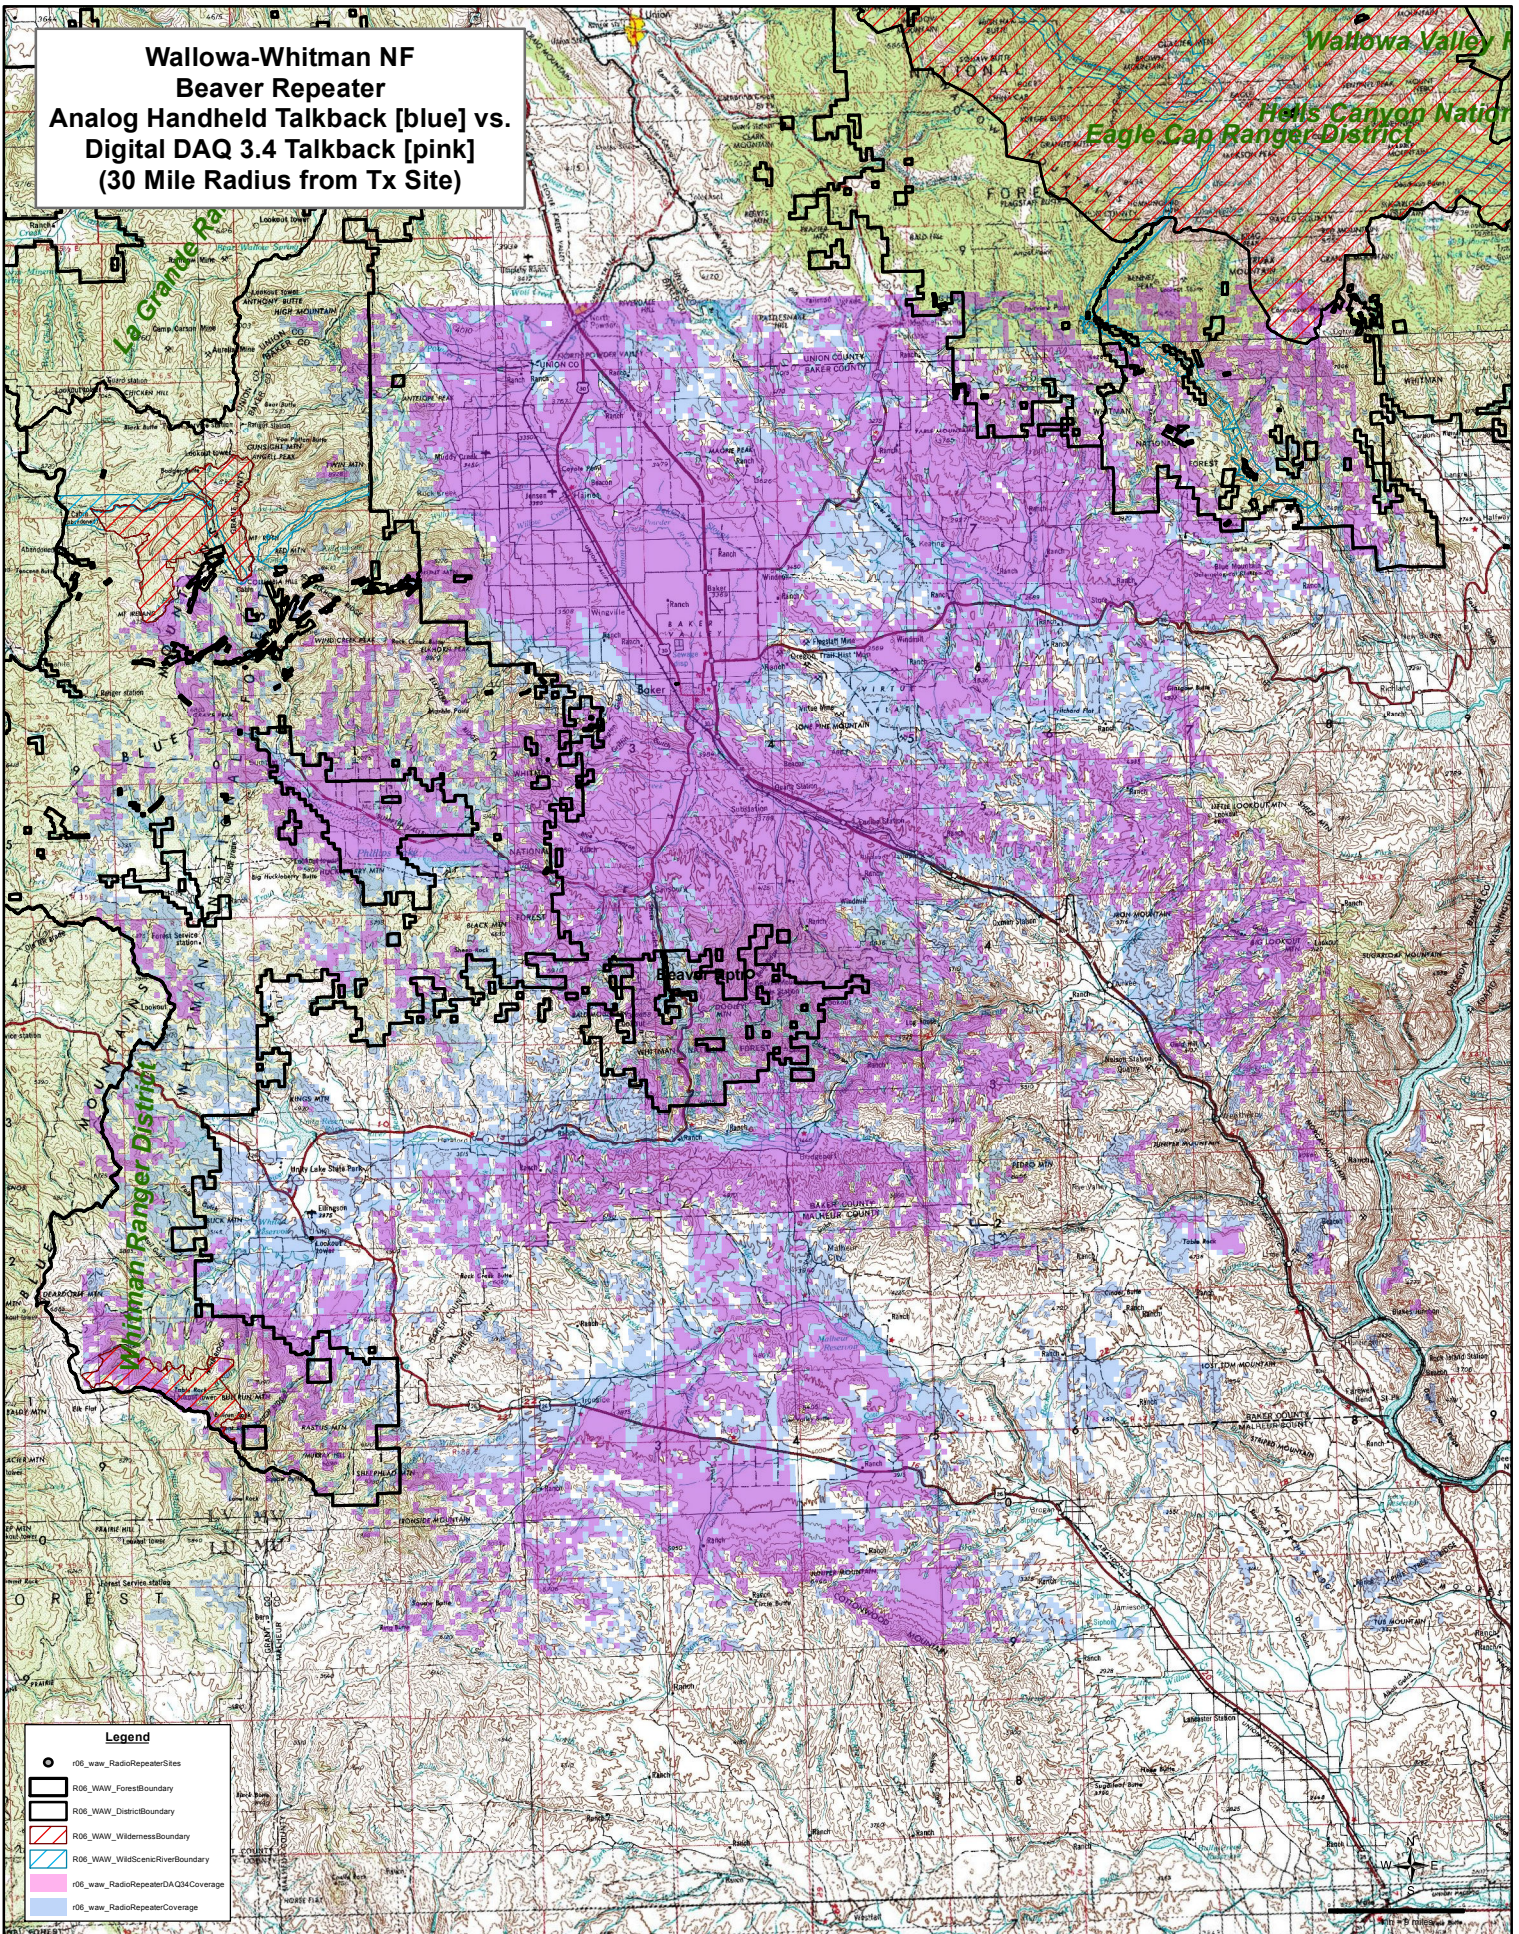

**Wallowa-Whitman NF
Beaver Repeater
Analog Handheld Talkback [blue] vs.
Digital DAQ 3.4 Talkback [pink]
(30 Mile Radius from Tx Site)**

Legend

- r06_waw_RadioRepeaterSites
- R06_WAW_ForestBoundary
- R06_WAW_DistrictBoundary
- R06_WAW_WildernessBoundary
- R06_WAW_WildScenicRiverBoundary
- r06_waw_RadioRepeaterDAQ34Coverage
- r06_waw_RadioRepeaterCoverage