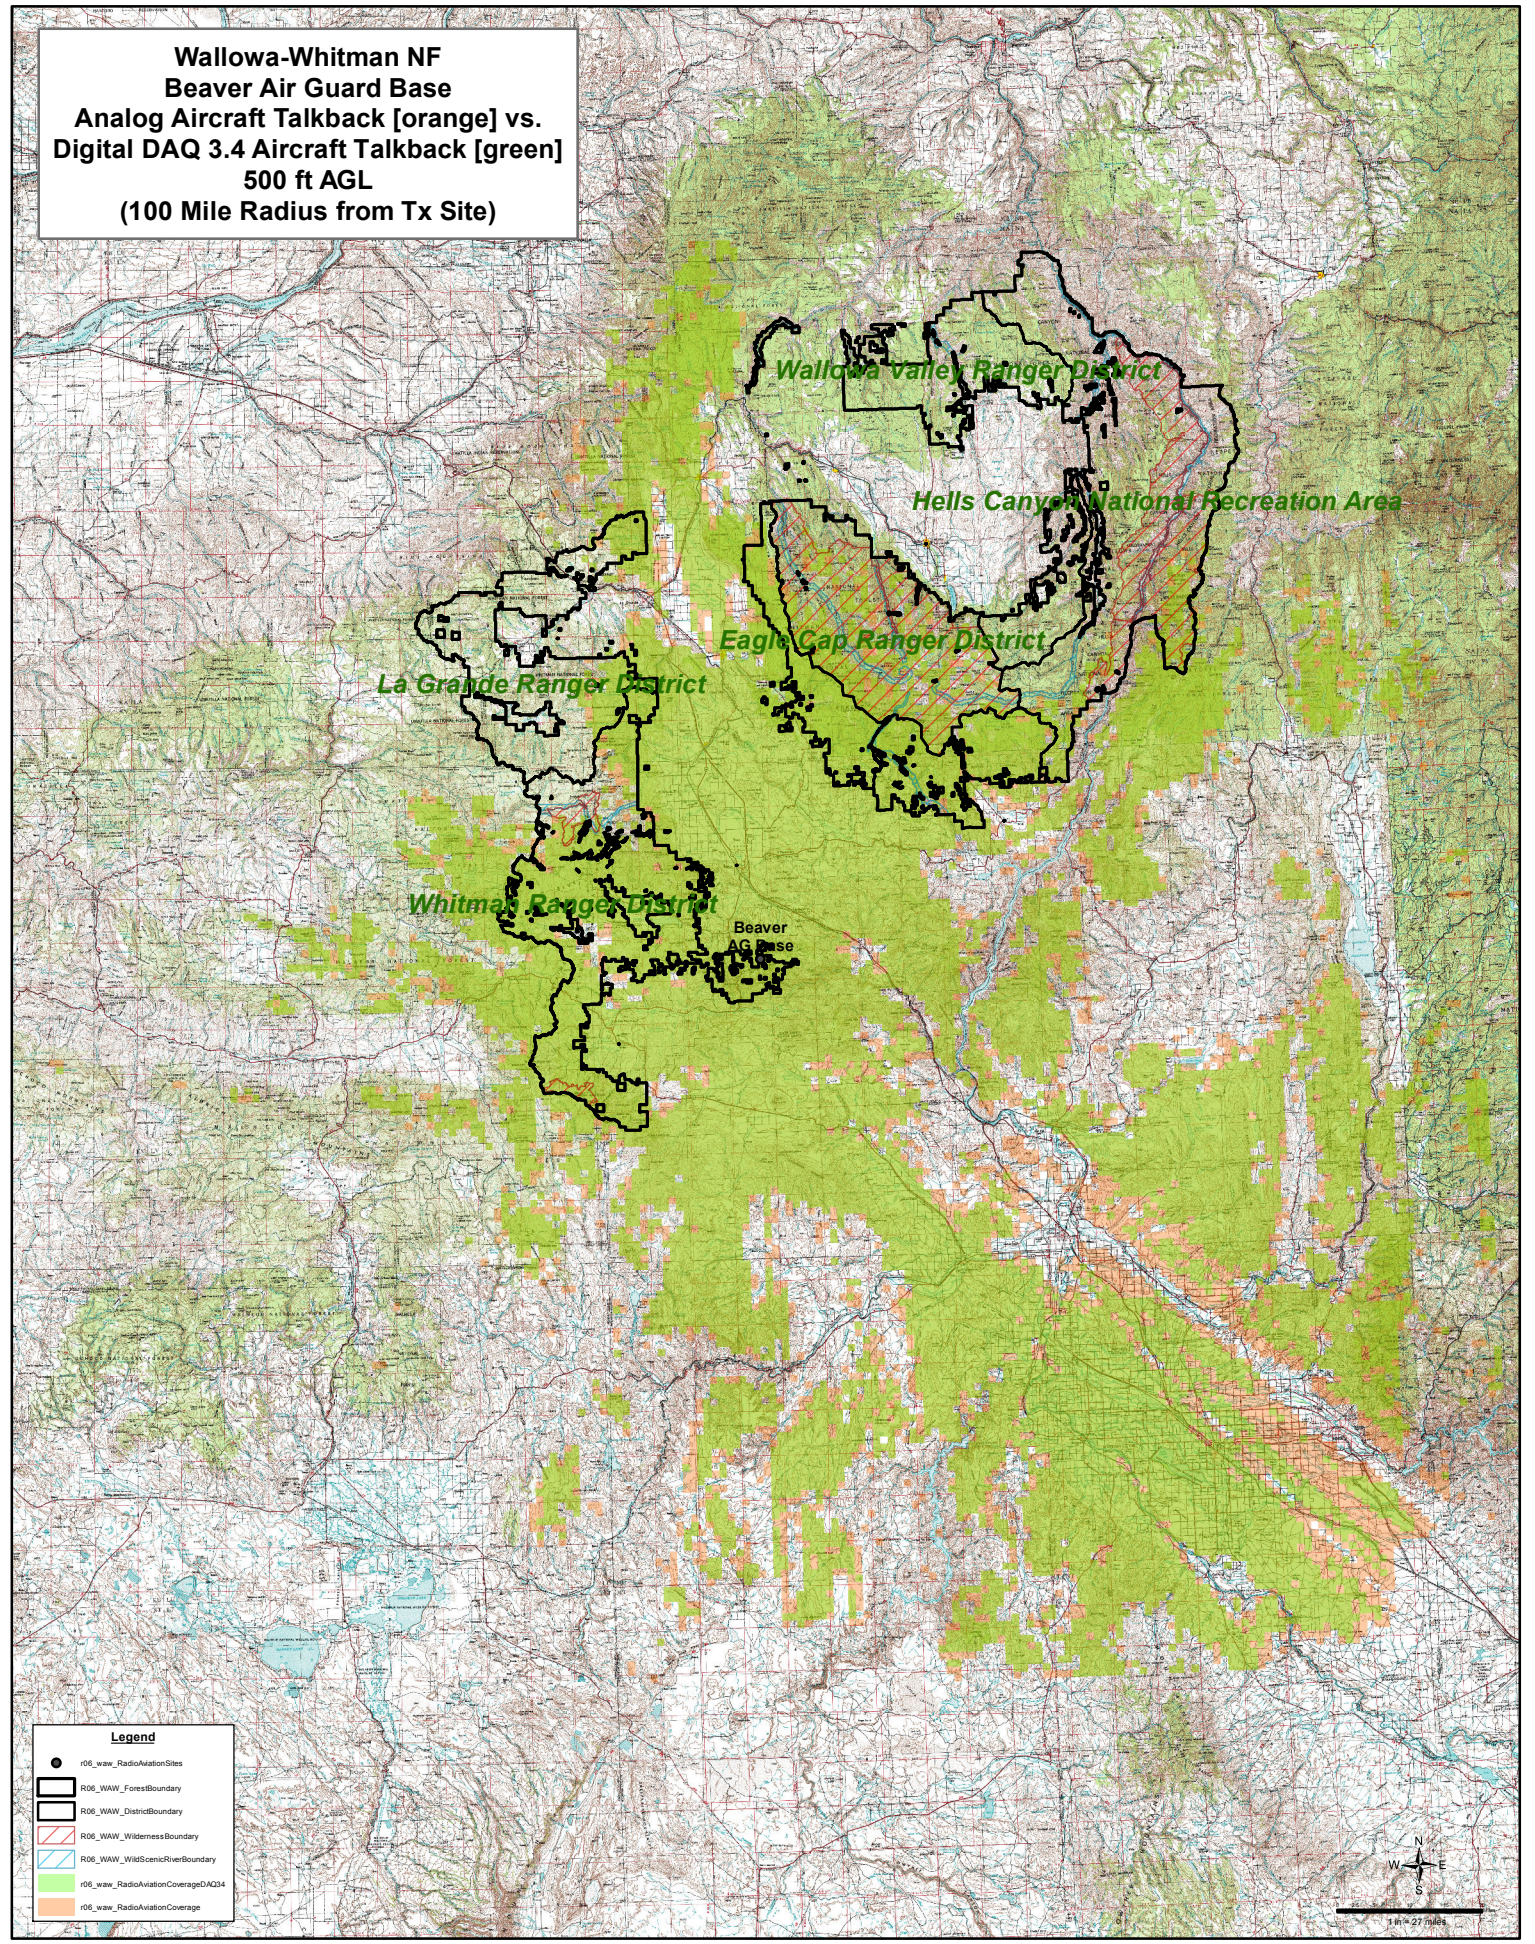

Wallowa-Whitman NF
Beaver Air Guard Base
Analog Aircraft Talkback [orange] vs.
Digital DAQ 3.4 Aircraft Talkback [green]
500 ft AGL
(100 Mile Radius from Tx Site)

Legend

- r06_waw_RadioAviationSites
- R06_WAW_ForestBoundary
- R06_WAW_DistrictBoundary
- R06_WAW_WildernessBoundary
- R06_WAW_WildScenicRiverBoundary
- r06_waw_RadioAviationCoverageDAQ34
- r06_waw_RadioAviationCoverage