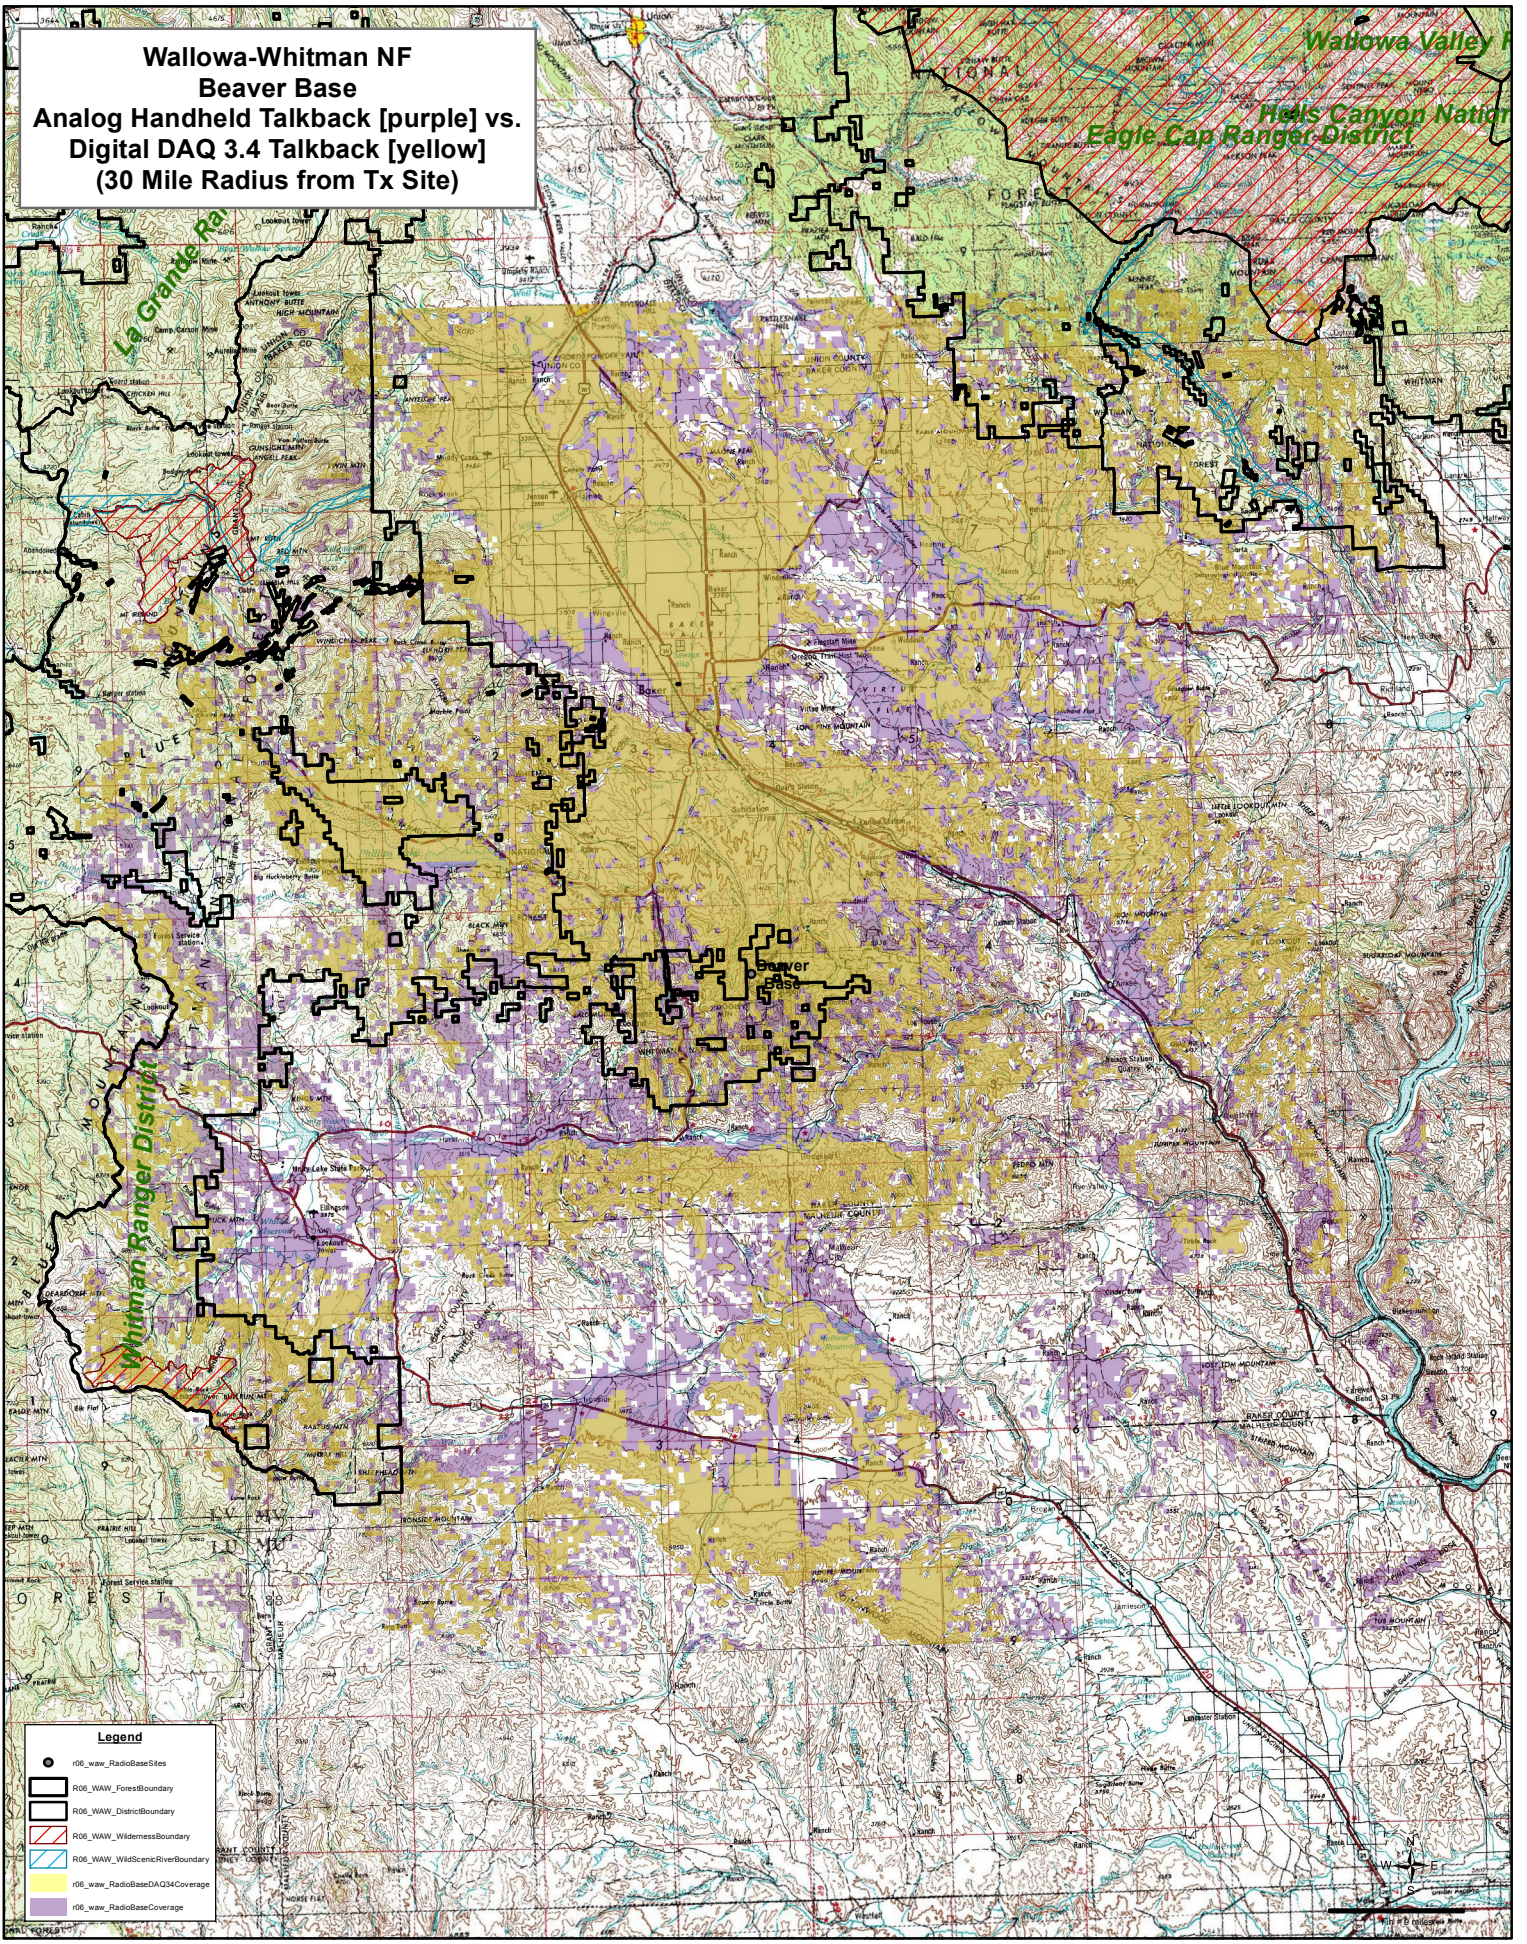

**Wallowa-Whitman NF
 Beaver Base
 Analog Handheld Talkback [purple] vs.
 Digital DAQ 3.4 Talkback [yellow]
 (30 Mile Radius from Tx Site)**

- Legend**
- r06_waw_RadioBaseSites
 - ▭ R06_WAW_ForestBoundary
 - ▭ R06_WAW_DistrictBoundary
 - ▭ R06_WAW_WildernessBoundary
 - ▭ R06_WAW_WildScenicRiverBoundary
 - ▭ r06_waw_RadioBaseDAQ34Coverage
 - ▭ r06_waw_RadioBaseCoverage