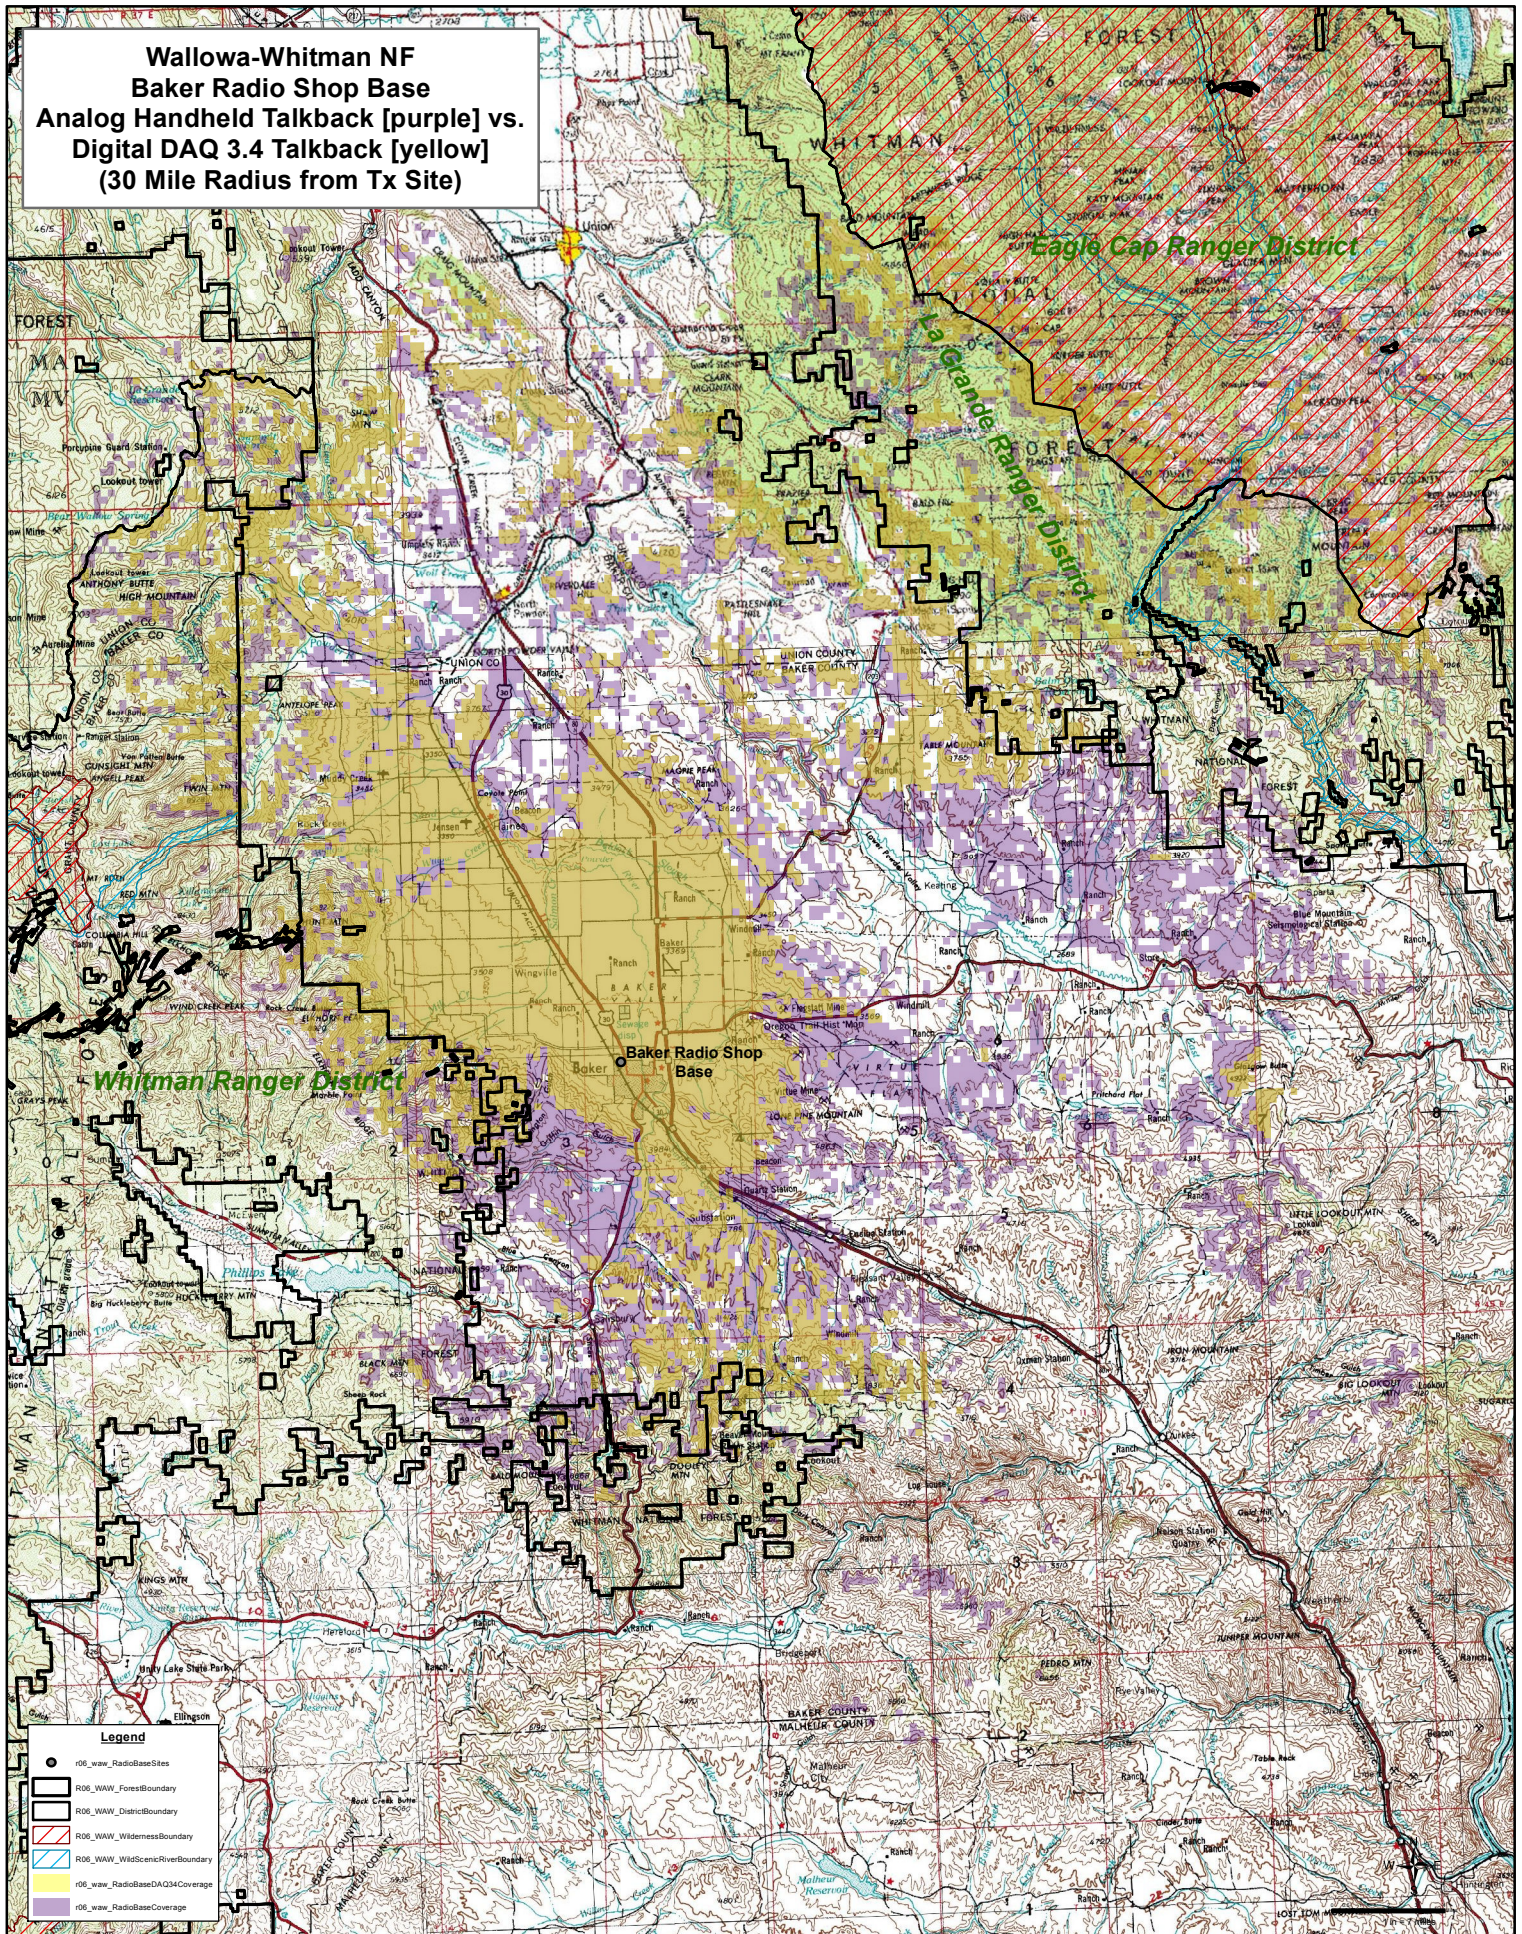

**Wallowa-Whitman NF  
Baker Radio Shop Base  
Analog Handheld Talkback [purple] vs.  
Digital DAQ 3.4 Talkback [yellow]  
(30 Mile Radius from Tx Site)**

- Legend**
- r06\_waw\_RadioBaseSites
  - R06\_WAW\_ForestBoundary
  - R06\_WAW\_DistrictBoundary
  - R06\_WAW\_WildernessBoundary
  - R06\_WAW\_WildScenicRiverBoundary
  - r06\_waw\_RadioBaseDAQ34Coverage
  - r06\_waw\_RadioBaseCoverage