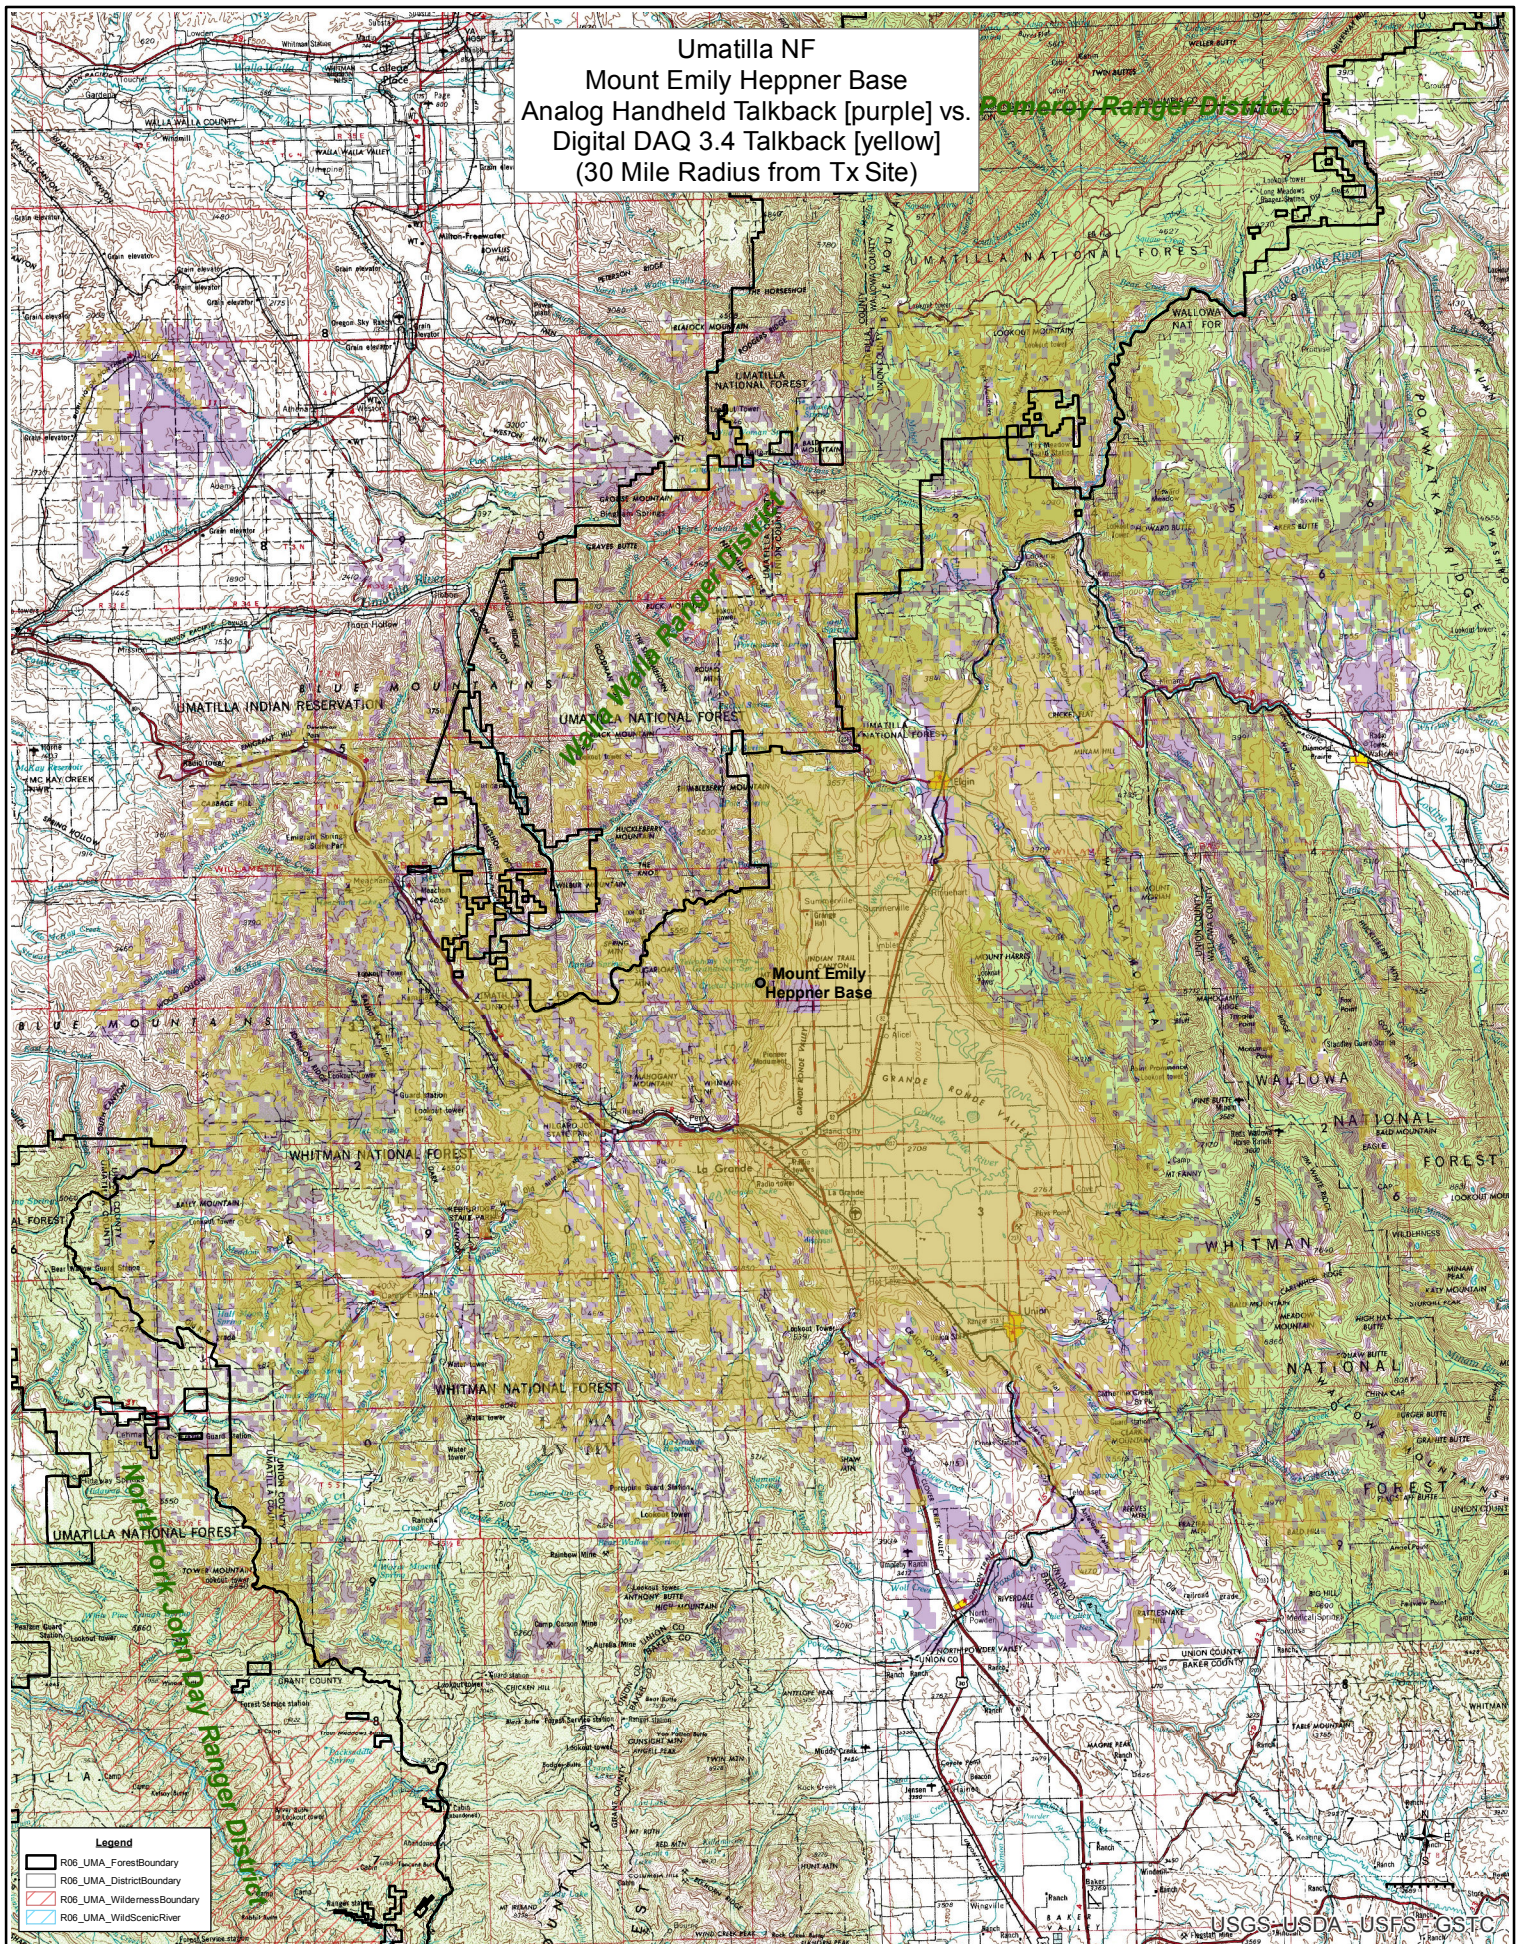

Umatilla NF
 Mount Emily Heppner Base
 Analog Handheld Talkback [purple] vs. **Pomeroy Ranger District**
 Digital DAQ 3.4 Talkback [yellow]
 (30 Mile Radius from Tx Site)

Legend
 R06_UMA_ForesBoundary
 R06_UMA_DistrictBoundary
 R06_UMA_WildernessBoundary
 R06_UMA_WildScenicRiver

USGS-USDA-USFS-GSFC