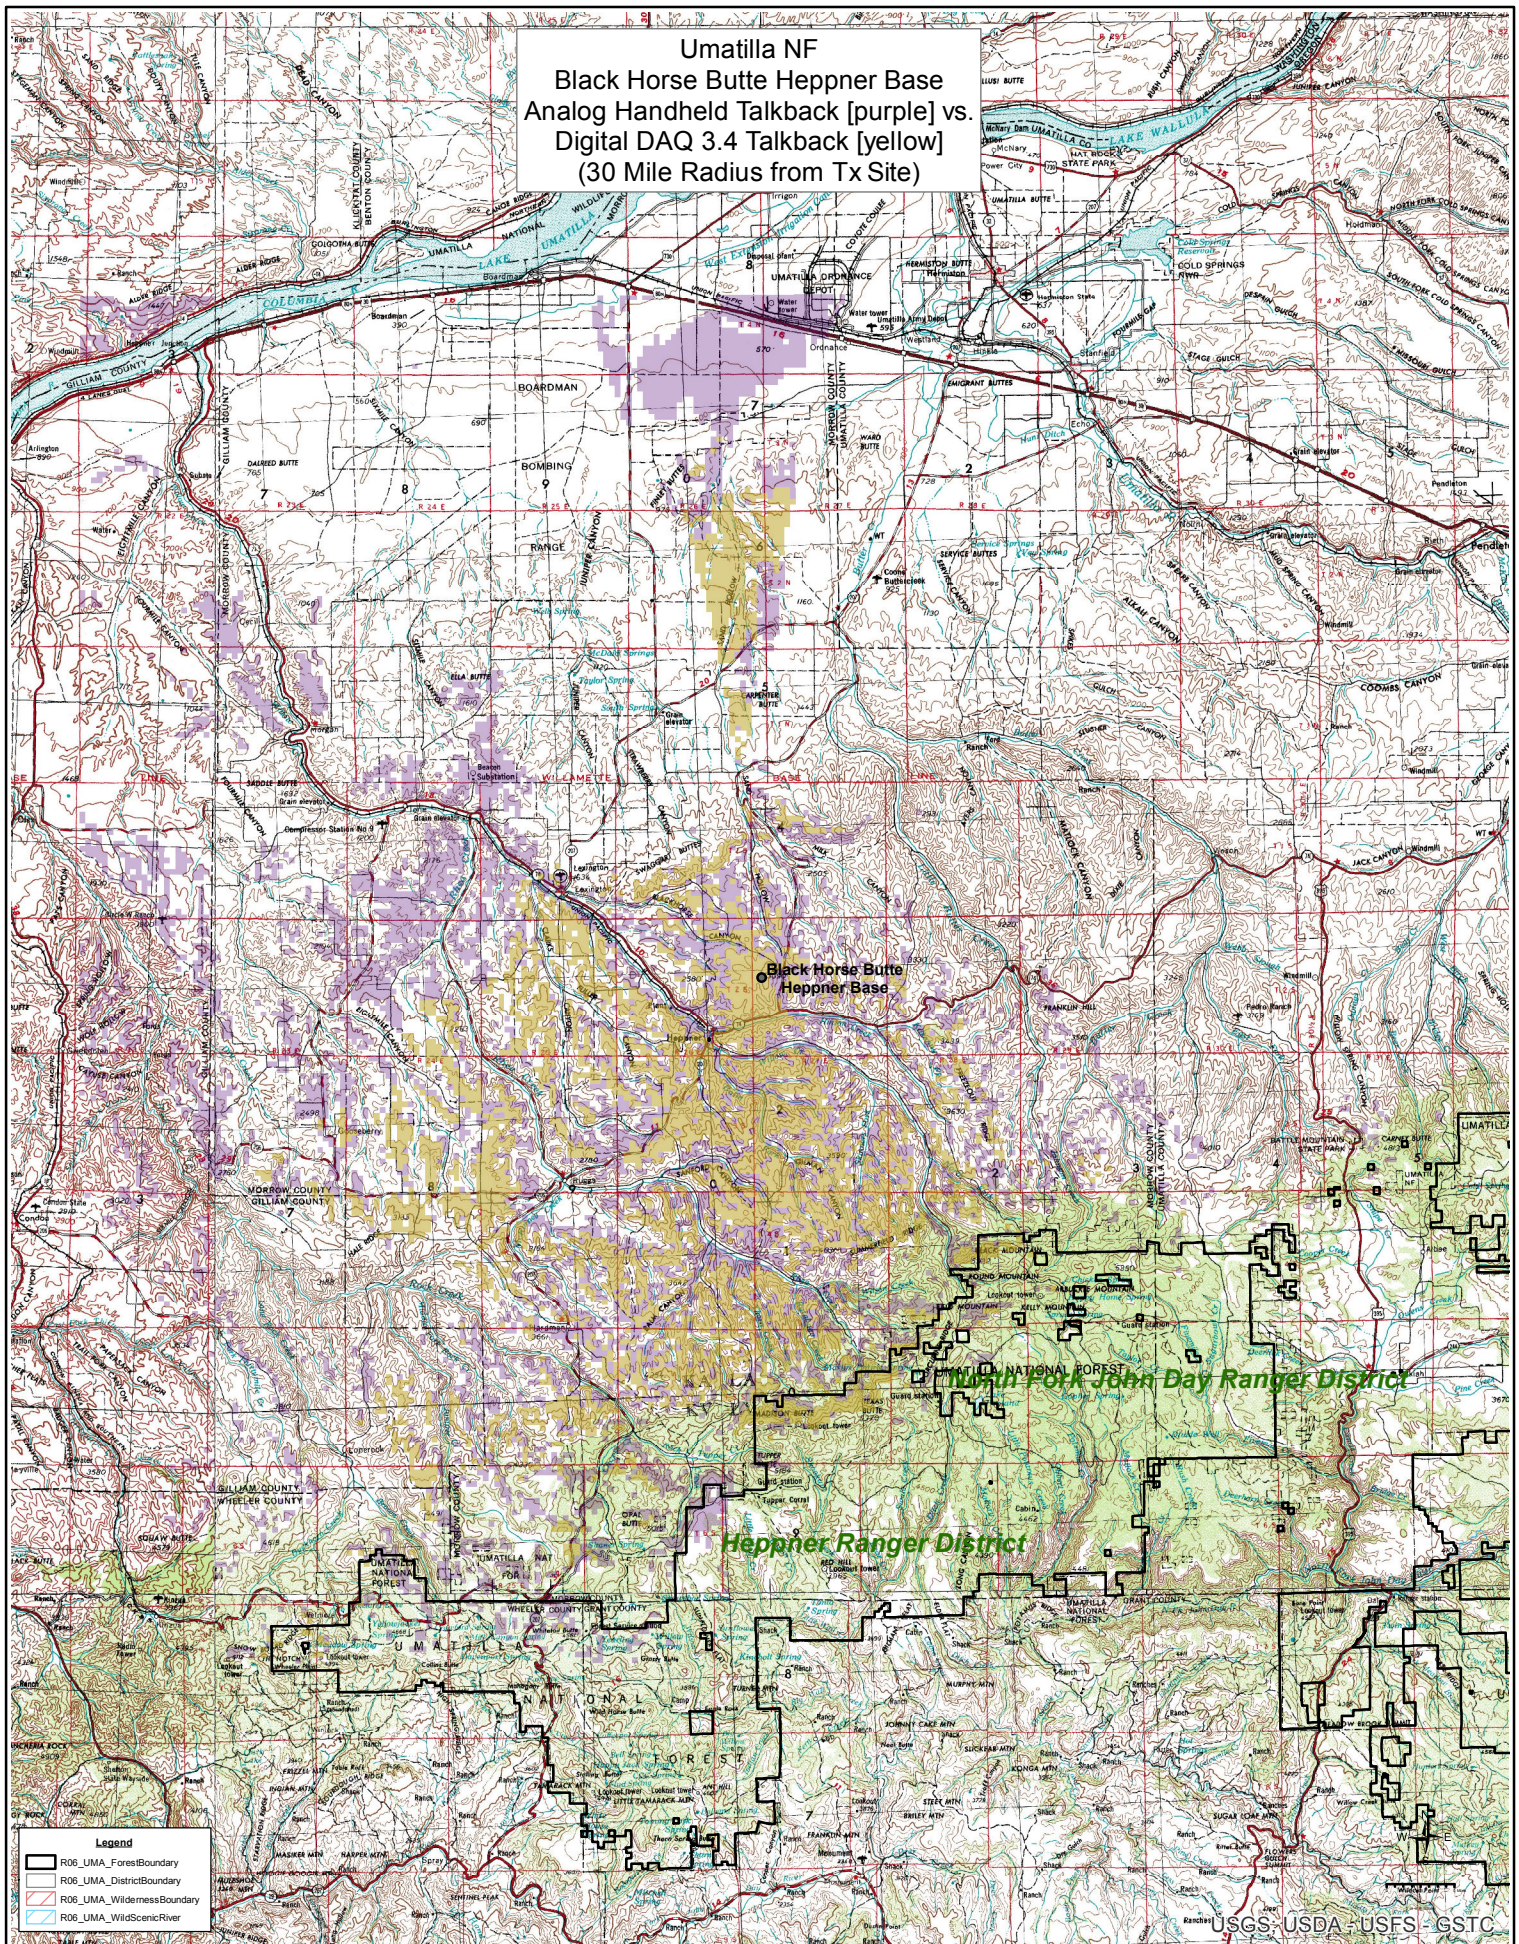

Umatilla NF
 Black Horse Butte Heppner Base
 Analog Handheld Talkback [purple]
 Digital DAQ 3.4 Talkback [yellow]
 (30 Mile Radius from Tx Site)

Legend

- R06_UMA_ForesBoundary
- R06_UMA_DistrictBoundary
- R06_UMA_WildernessBoundary
- R06_UMA_WildScenicRiver

USGS · USDA · USFS · GSCC