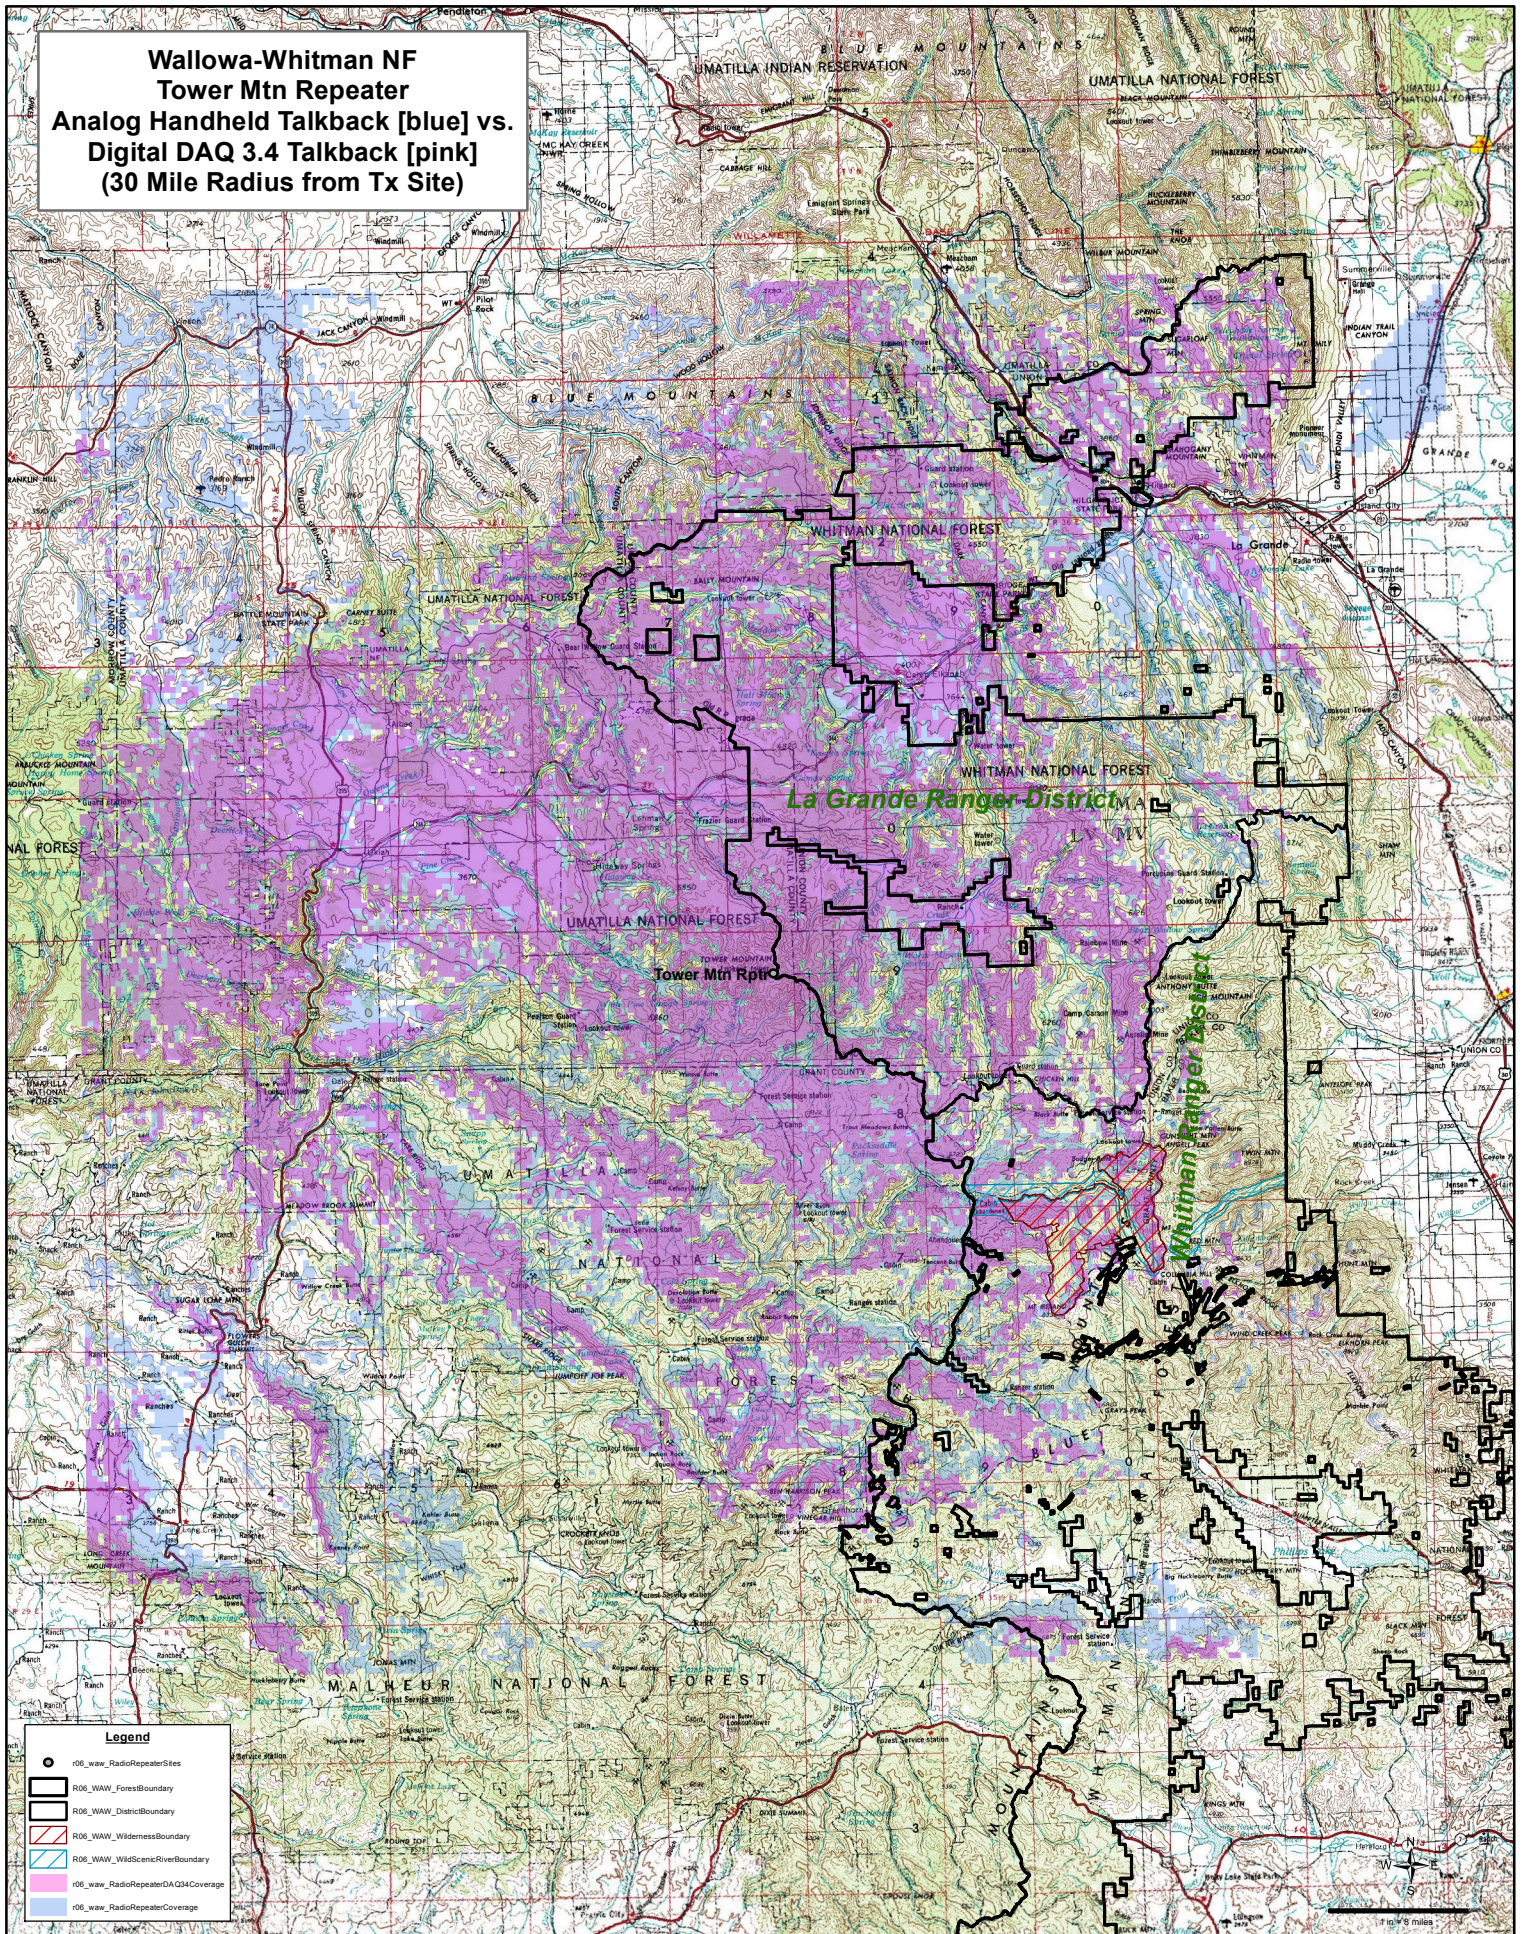

**Wallowa-Whitman NF
Tower Mtn Repeater
Analog Handheld Talkback [blue] vs.
Digital DAQ 3.4 Talkback [pink]
(30 Mile Radius from Tx Site)**

Legend

- r06_waw_RadioRepeaterSites
- R06_WAW_ForestBoundary
- R06_WAW_DistrictBoundary
- R06_WAW_WildernessBoundary
- R06_WAW_WildScenicRiverBoundary
- r06_waw_RadioRepeaterDAQ34Coverage
- r06_waw_RadioRepeaterCoverage