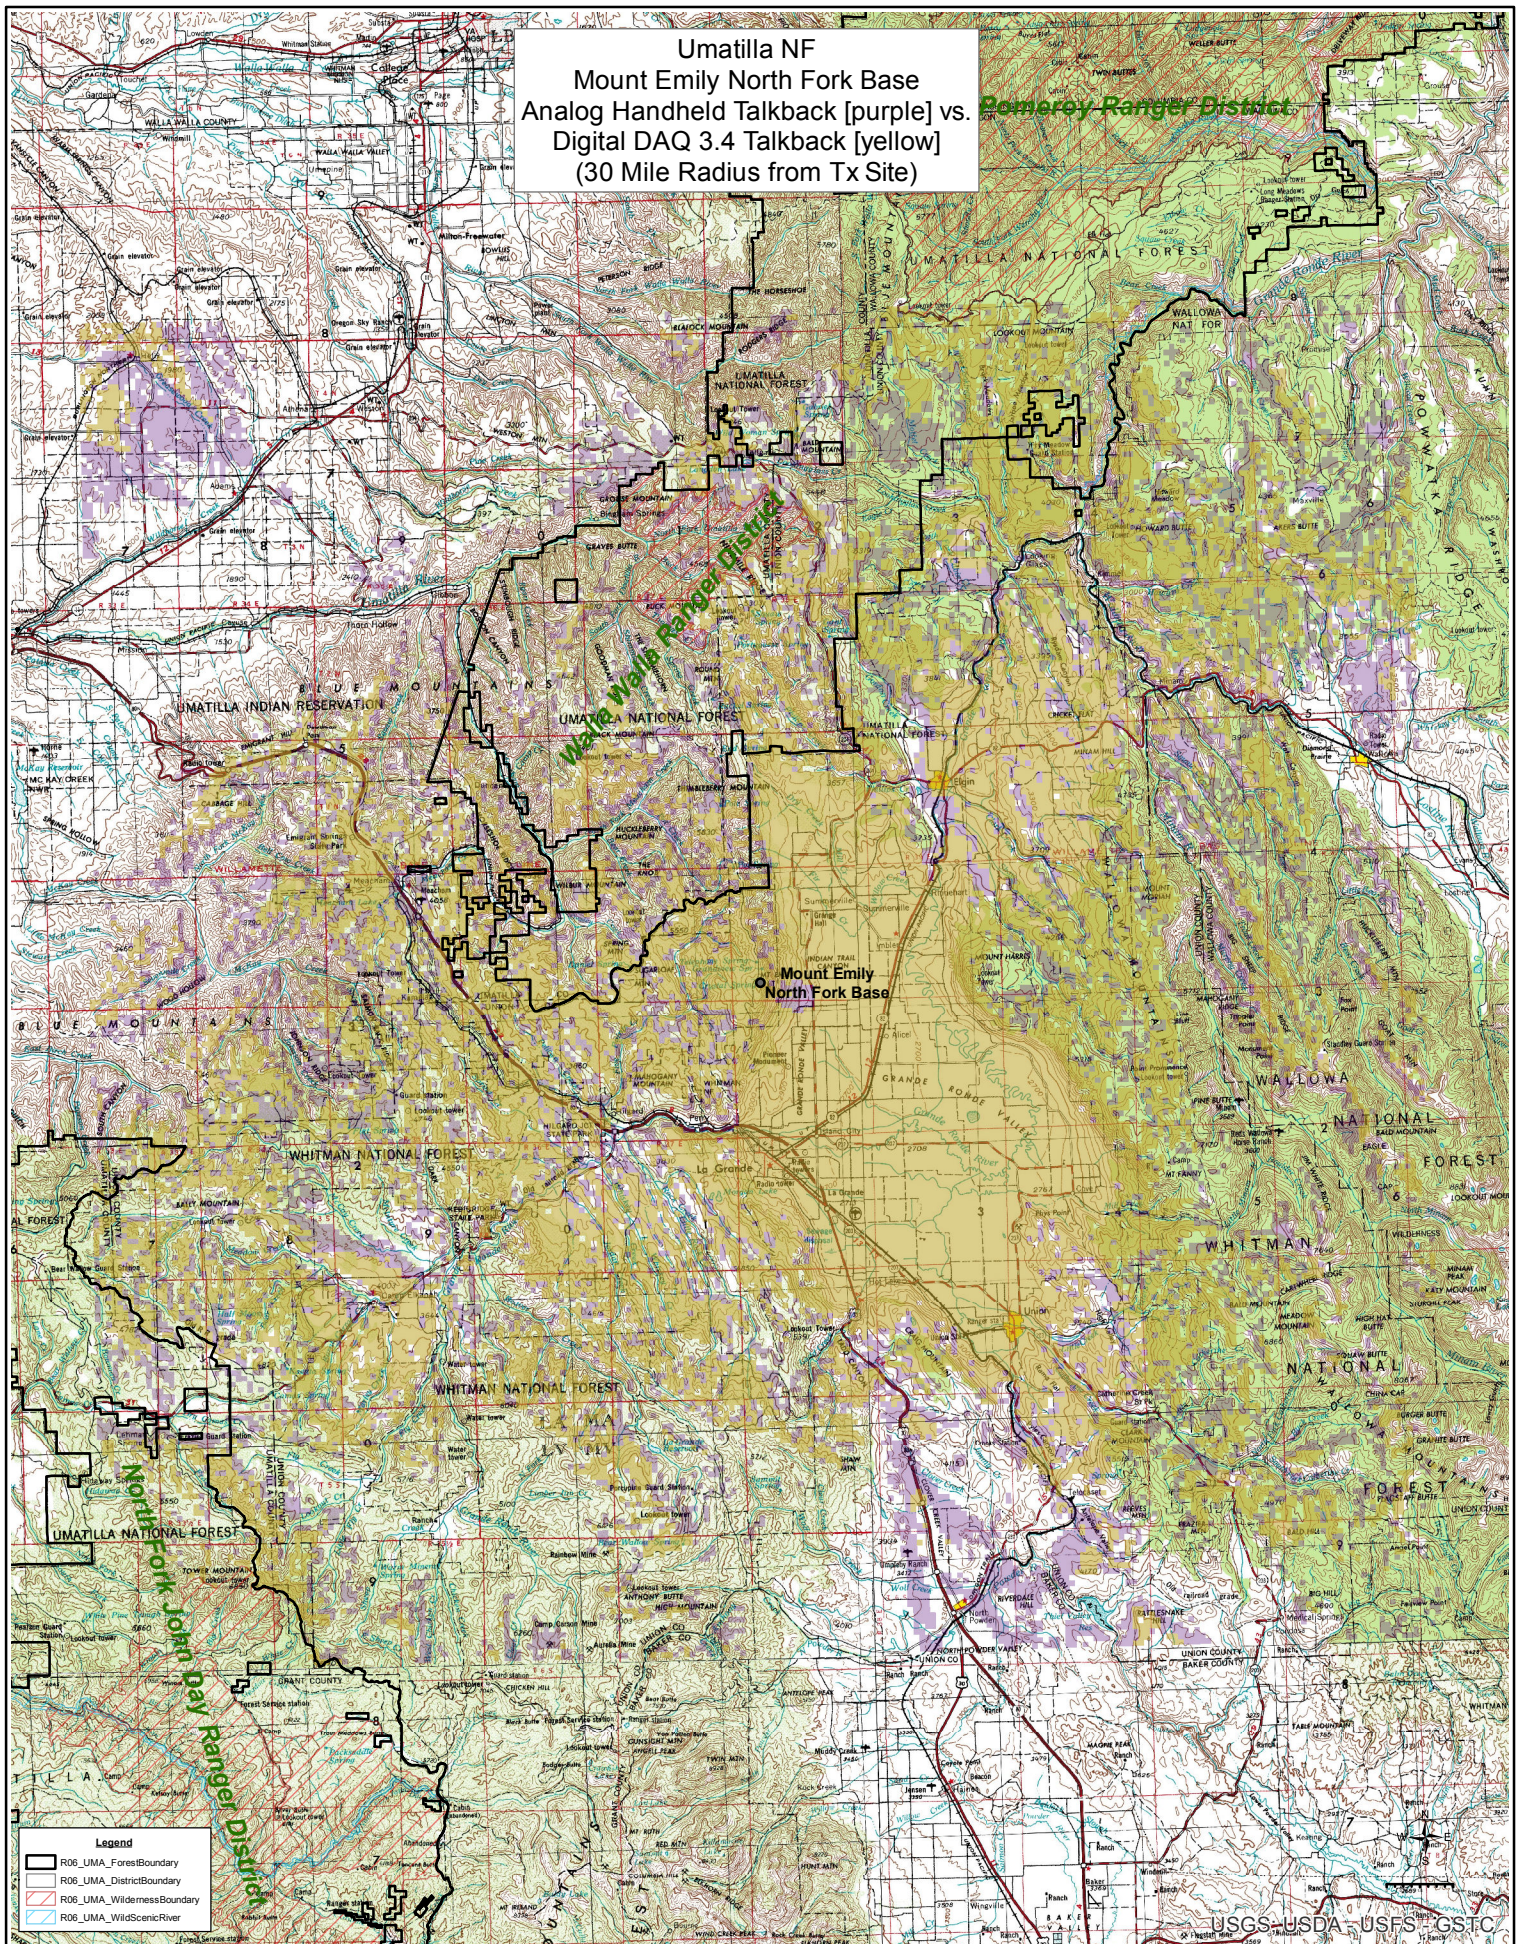

Umatilla NF
 Mount Emily North Fork Base
 Analog Handheld Talkback [purple] vs. **Pomeroy Ranger District**
 Digital DAQ 3.4 Talkback [yellow]
 (30 Mile Radius from Tx Site)

Legend

- R06_UMA_ForestBoundary
- R06_UMA_DistrictBoundary
- R06_UMA_WildernessBoundary
- R06_UMA_WildScenicRiver

USGS-USDA-USFS-GSFC