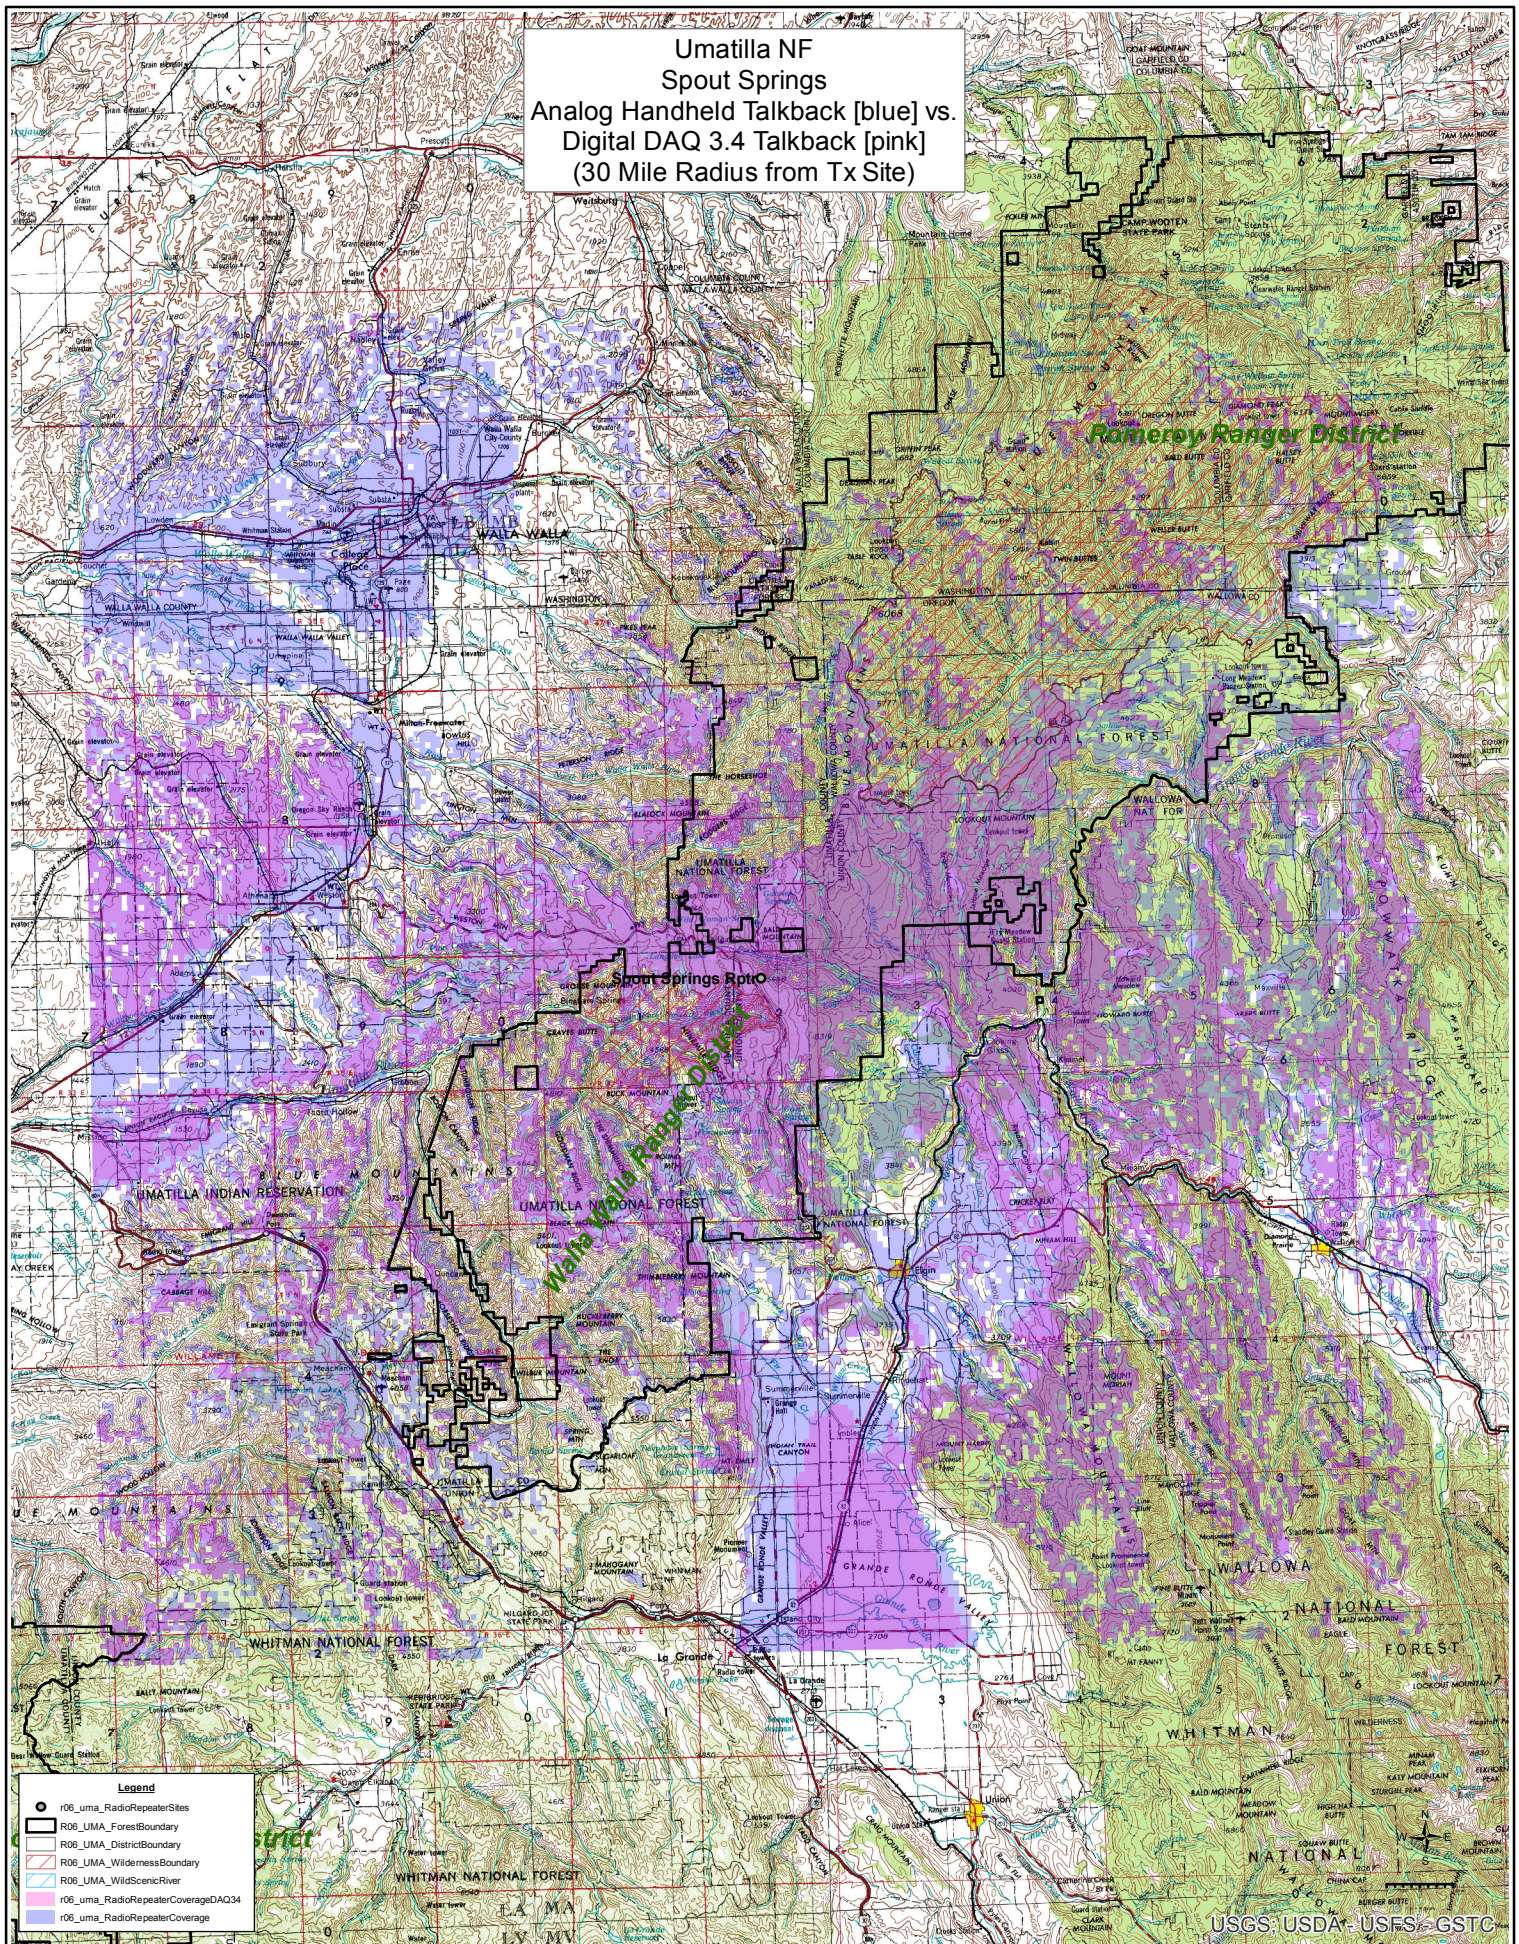

Umatilla NF
 Spout Springs
 Analog Handheld Talkback [blue] vs.
 Digital DAQ 3.4 Talkback [pink]
 (30 Mile Radius from Tx Site)

- Legend**
- r06_uma_RadioRepeaterSites
 - ▭ R06_UMA_ForestBoundary
 - ▭ R06_UMA_DistrictBoundary
 - ▭ R06_UMA_WildernessBoundary
 - ▭ R06_UMA_WildScenicRiver
 - ▭ r06_uma_RadioRepeaterCoverageDAQ3.4
 - ▭ r06_uma_RadioRepeaterCoverage

USGS, USDA, USFS, GSCC