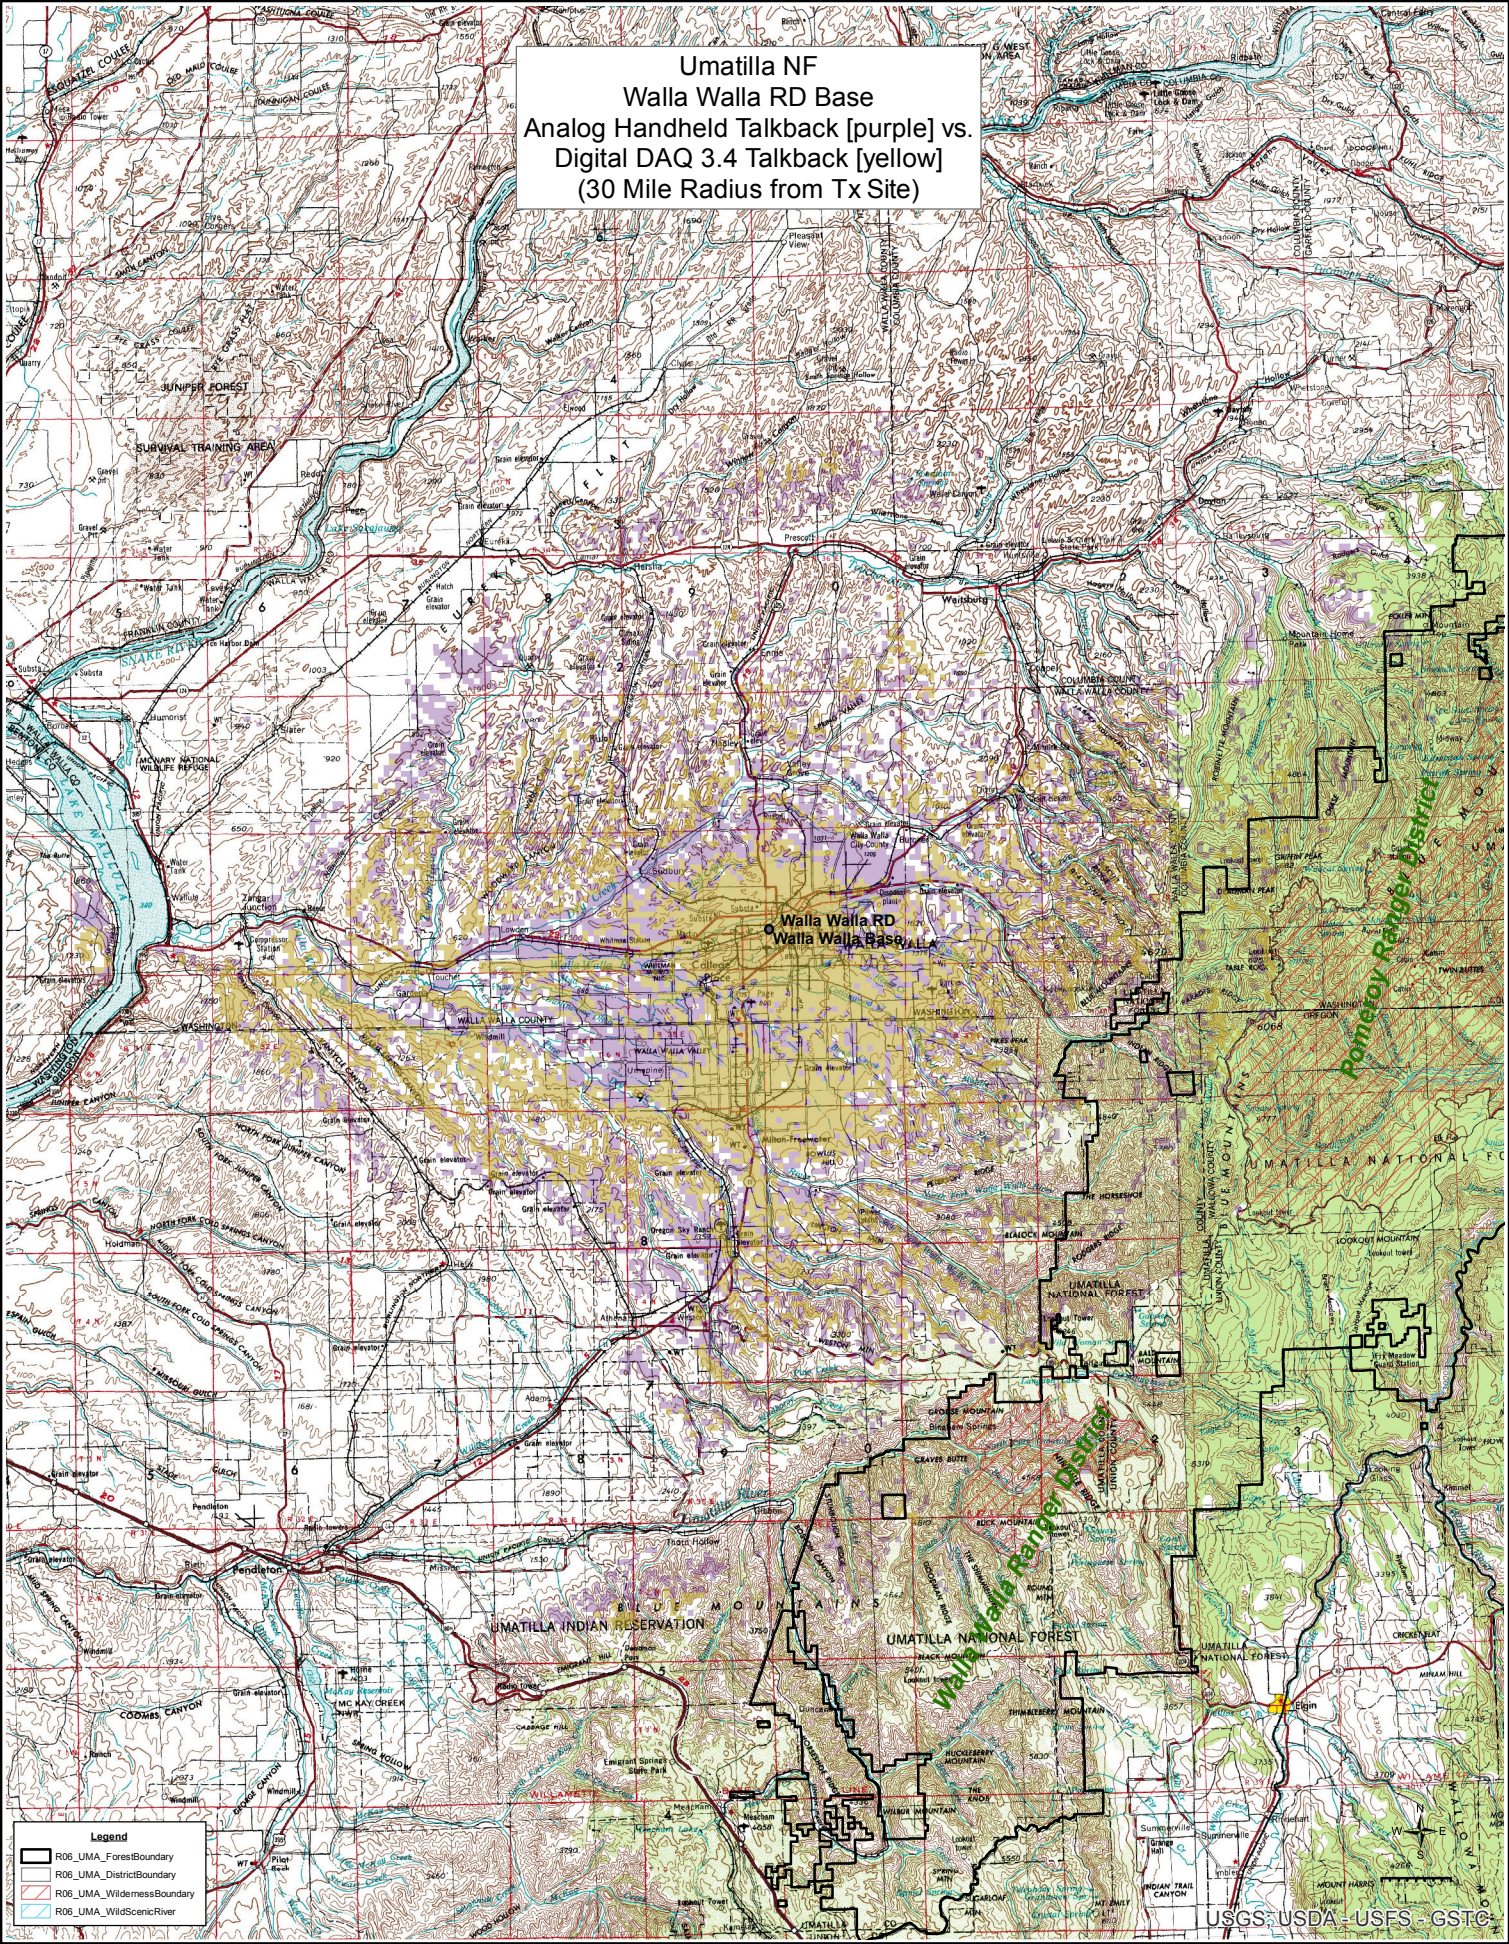

Umatilla NF  
 Walla Walla RD Base  
 Analog Handheld Talkback [purple] vs.  
 Digital DAQ 3.4 Talkback [yellow]  
 (30 Mile Radius from Tx Site)

USGS-USDA-USFS-GSTC