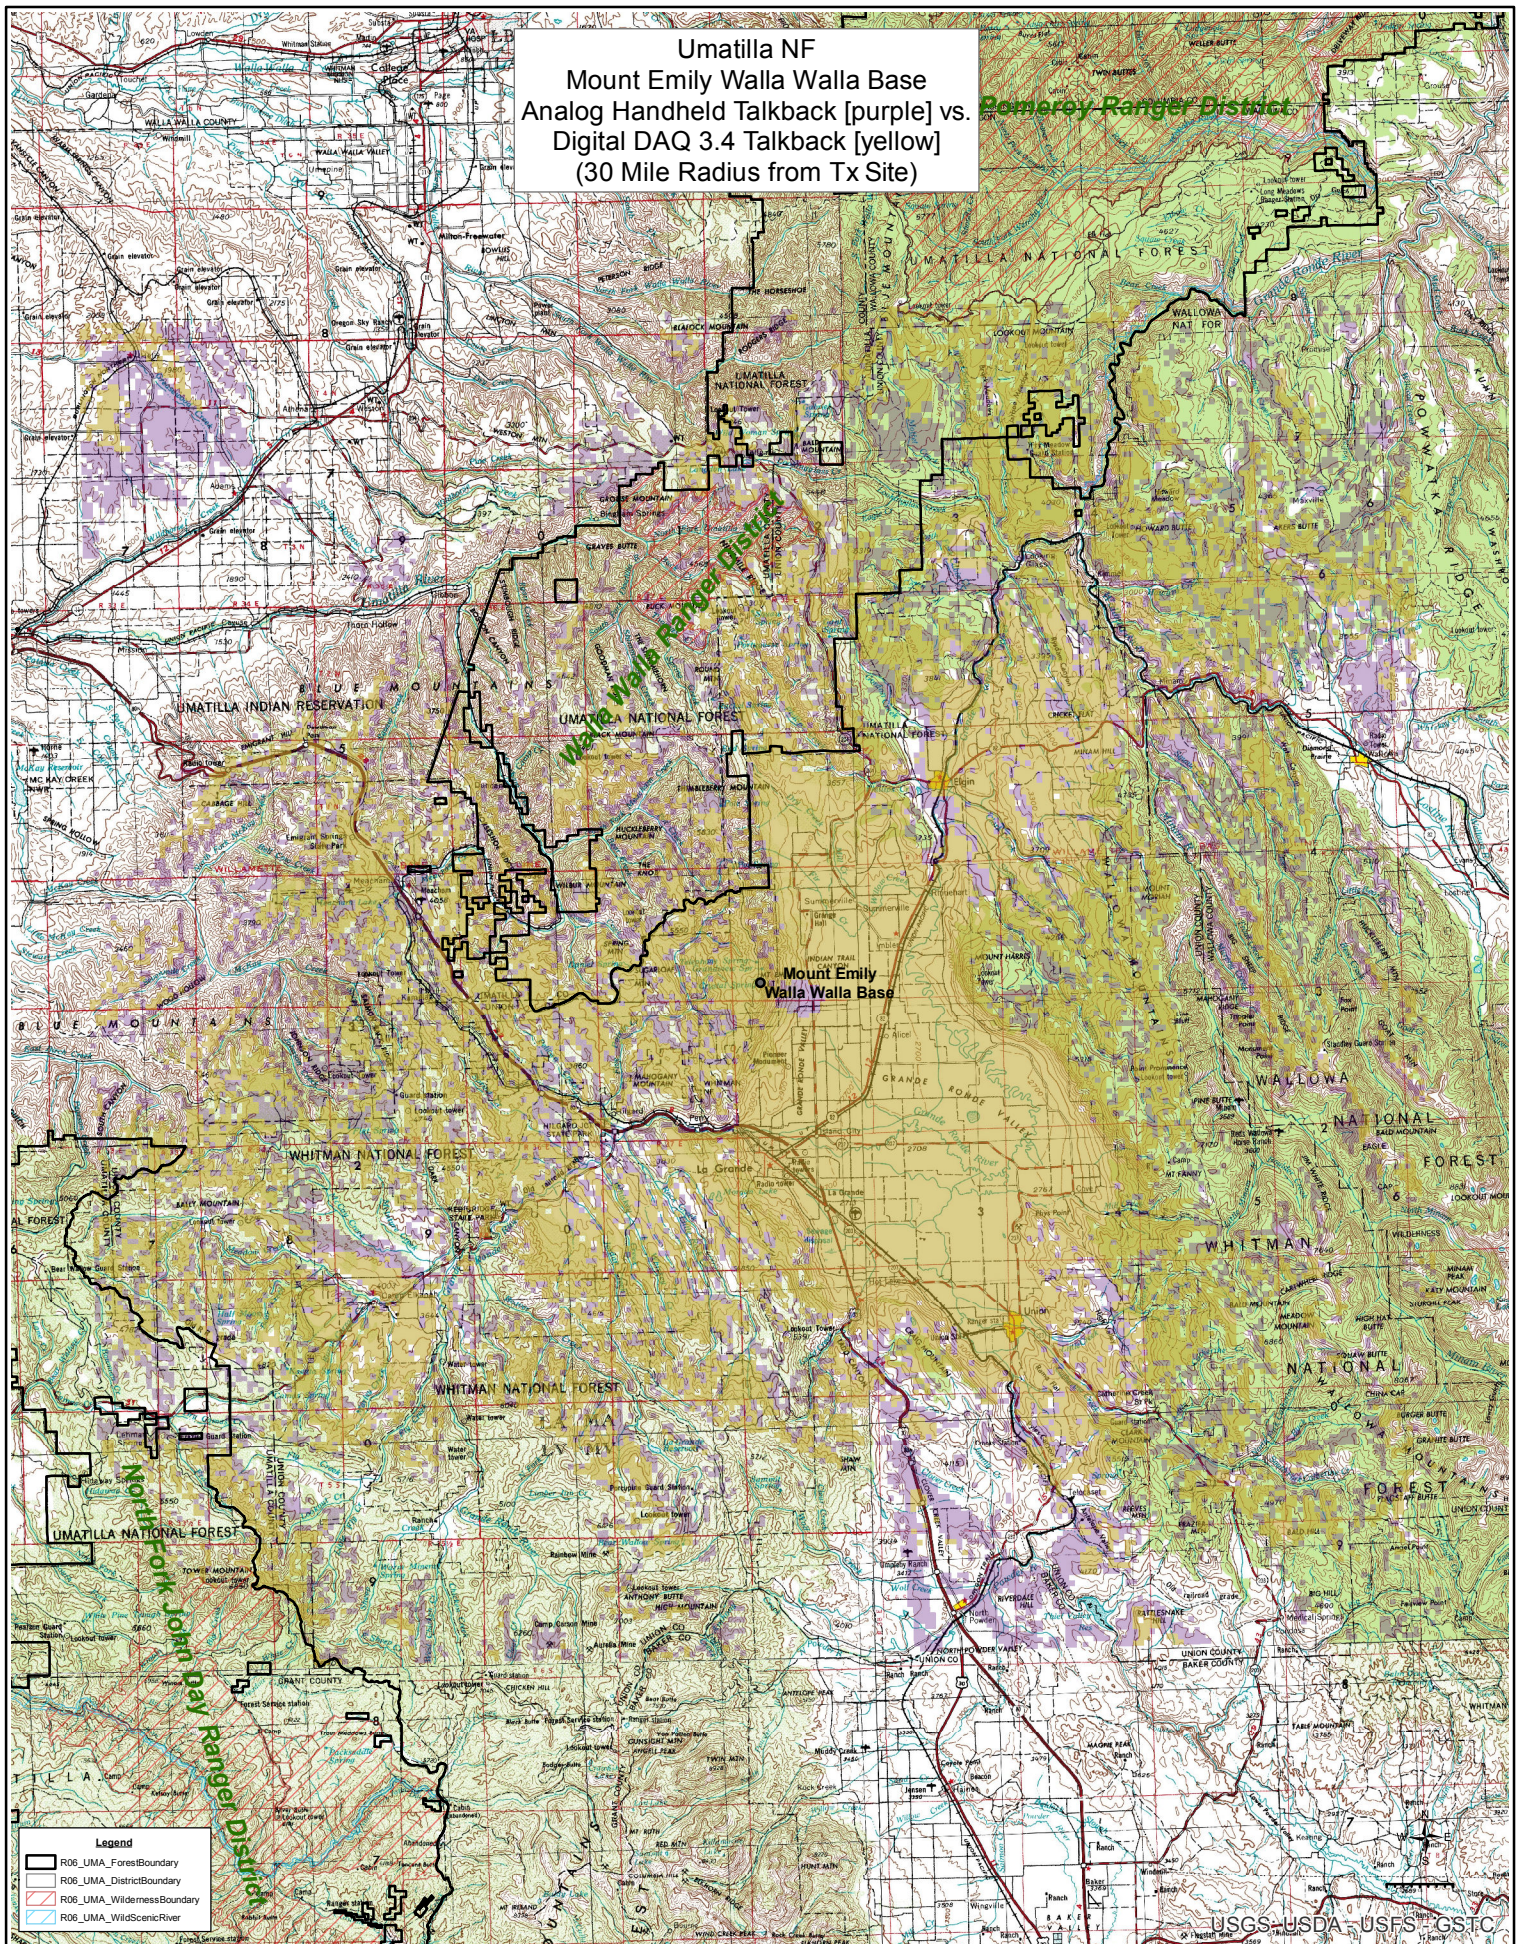

Umatilla NF
 Mount Emily Walla Walla Base
 Analog Handheld Talkback [purple] vs. **Pomeroy Ranger District**
 Digital DAQ 3.4 Talkback [yellow] vs. **Walla Walla Ranger District**
 (30 Mile Radius from Tx Site)

Legend

- R06_UMA_ForestBoundary
- R06_UMA_DistrictBoundary
- R06_UMA_WildernessBoundary
- R06_UMA_WildScenicRiver

USGS-USDA-USFS-GSFC