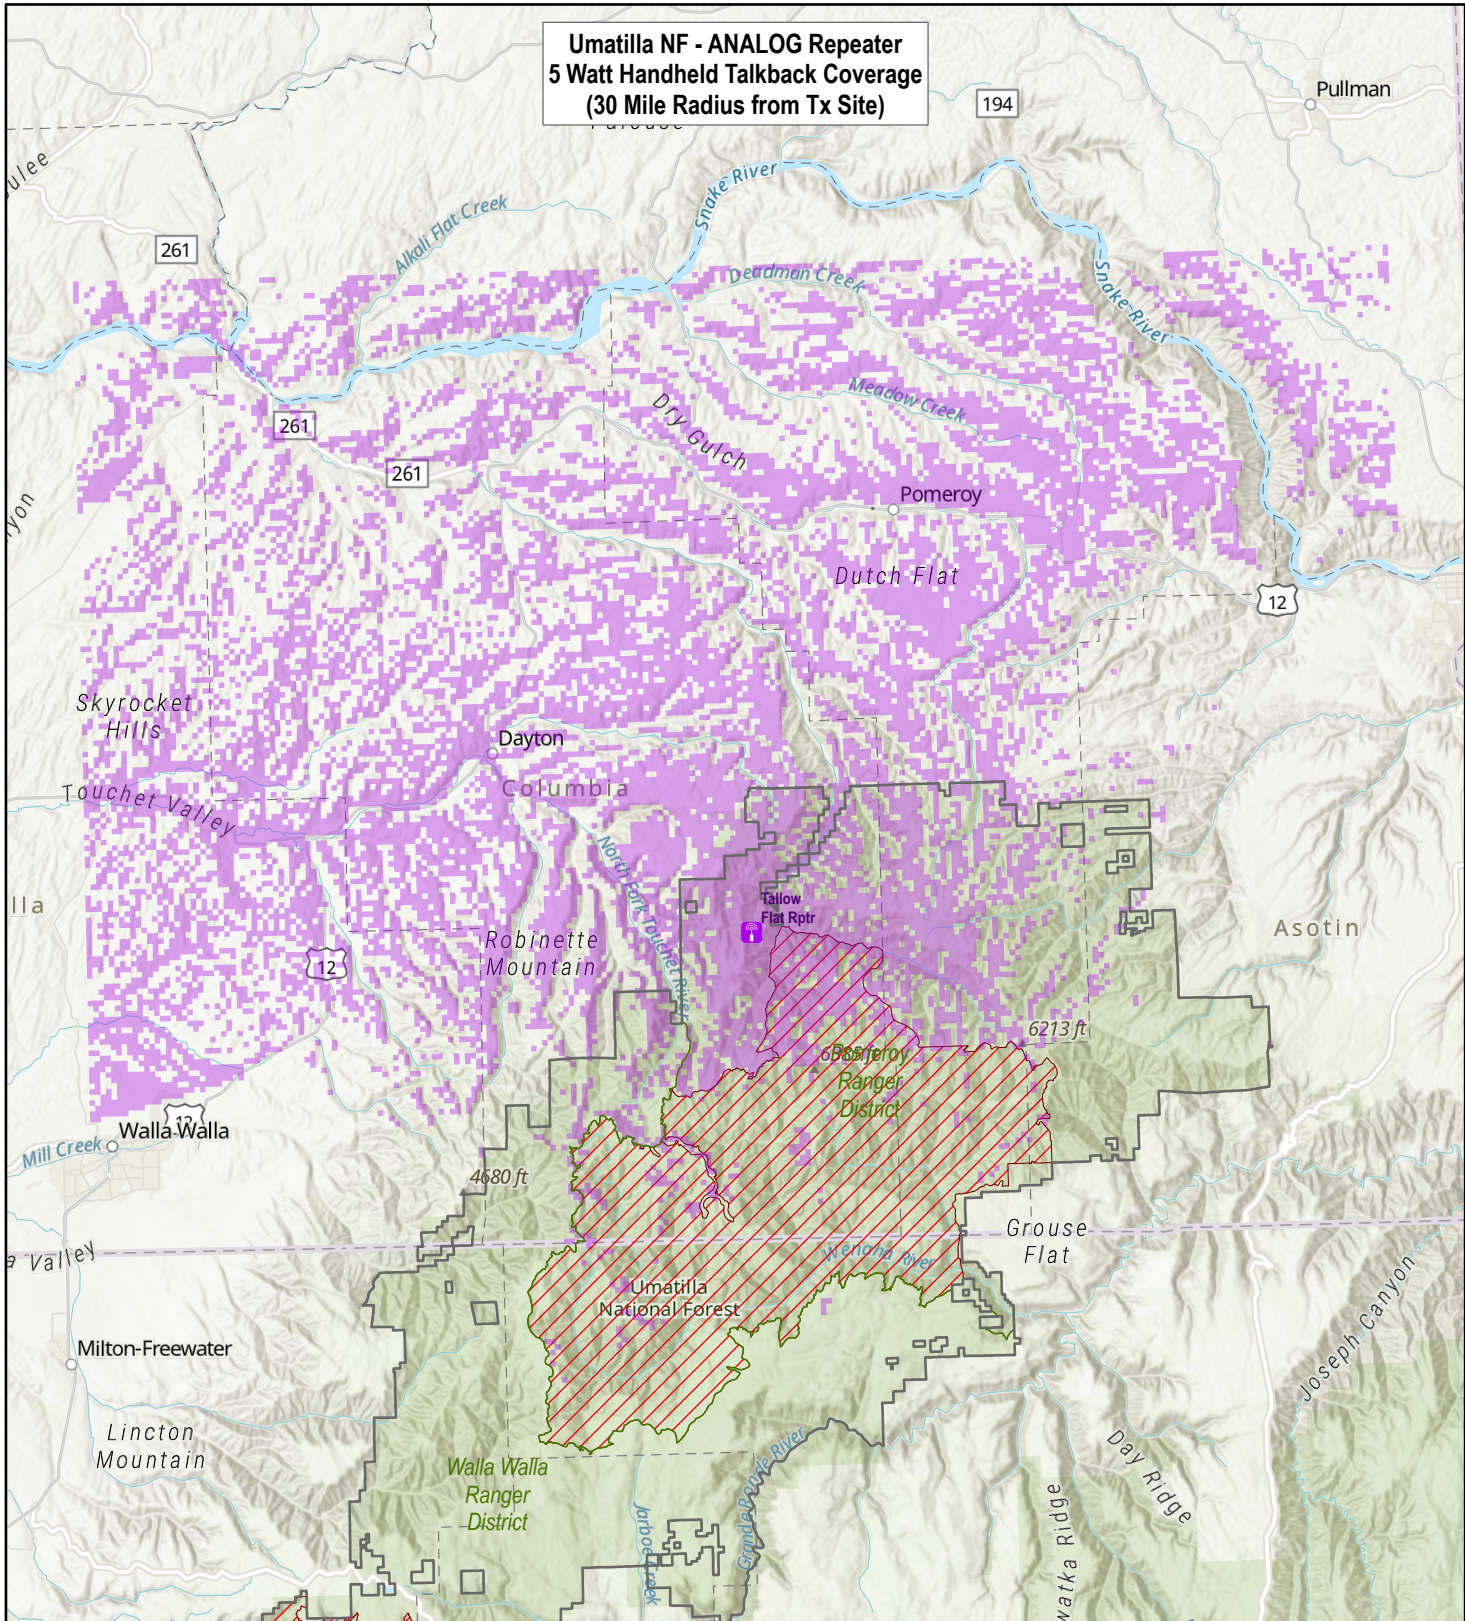

**Umatilla NF - ANALOG Repeater  
5 Watt Handheld Talkback Coverage  
(30 Mile Radius from Tx Site)**

**Tallow Flat  
Pomeroy Repeater**

**Legend**

- r06\_uma\_RadioRepeaterSites
- R06\_UMA\_ForestBoundary
- R06\_UMA\_DistrictBoundary
- r06\_uma\_RadioRepeaterCoverage
- R06\_UMA\_WildernessBoundary