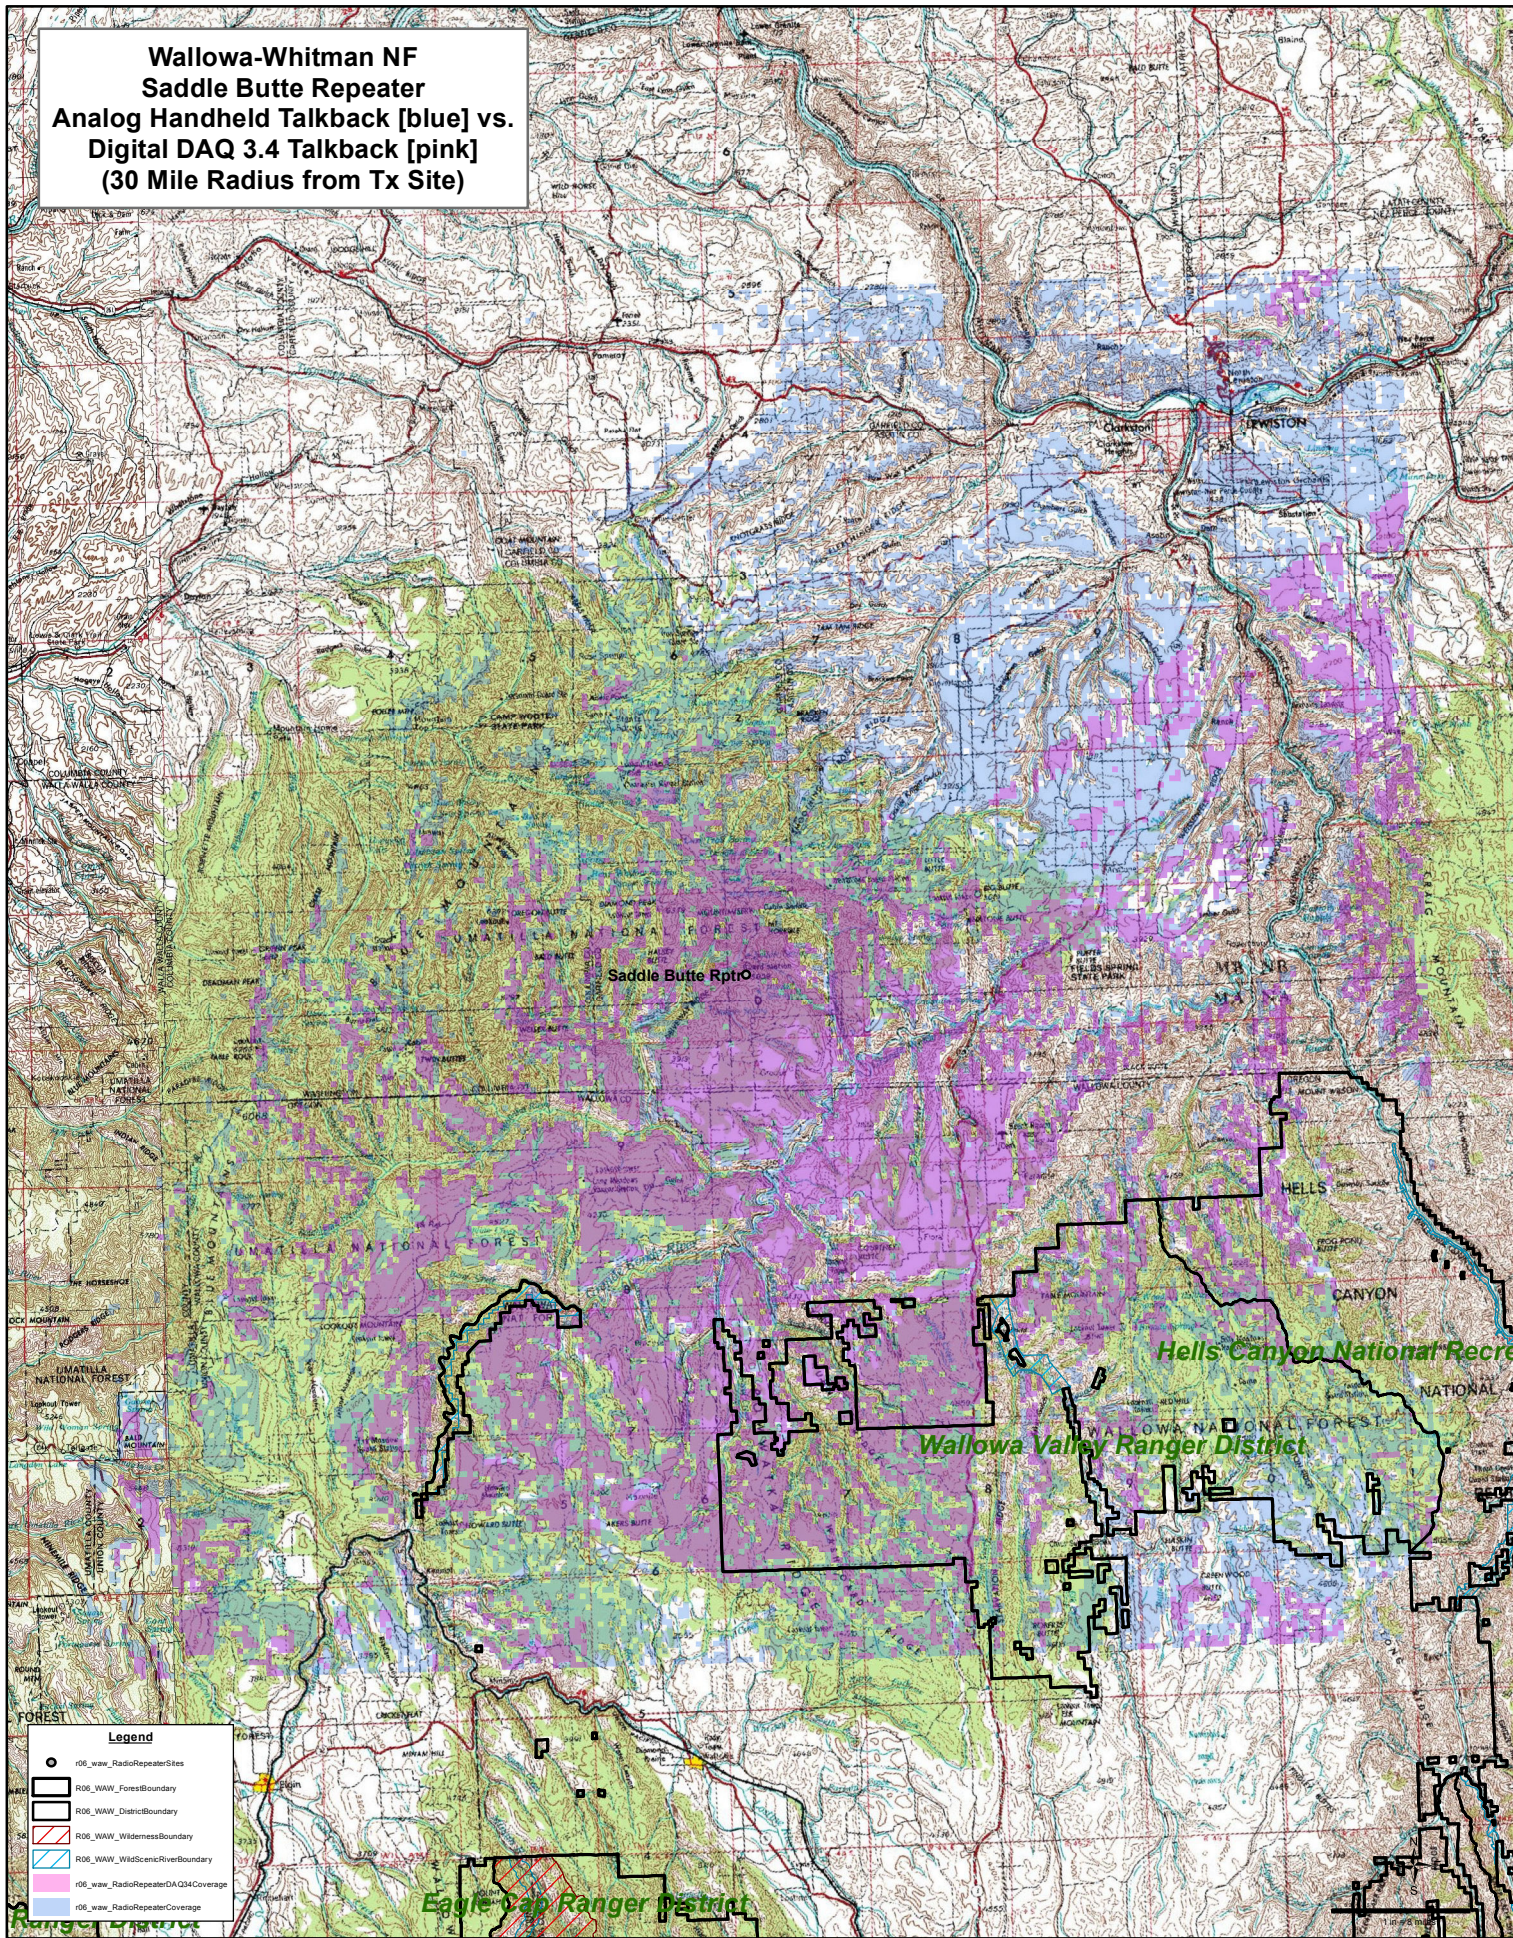

**Wallowa-Whitman NF  
Saddle Butte Repeater  
Analog Handheld Talkback [blue] vs.  
Digital DAQ 3.4 Talkback [pink]  
(30 Mile Radius from Tx Site)**

Legend	
○	r06_waw_RadioRepeaterSites
▭	R06_WAW_ForestBoundary
▭	R06_WAW_DistrictBoundary
▭	R06_WAW_WildernessBoundary
▭	R06_WAW_WildScenicRiverBoundary
▭	r06_waw_RadioRepeaterDAQ34Coverage
▭	r06_waw_RadioRepeaterCoverage