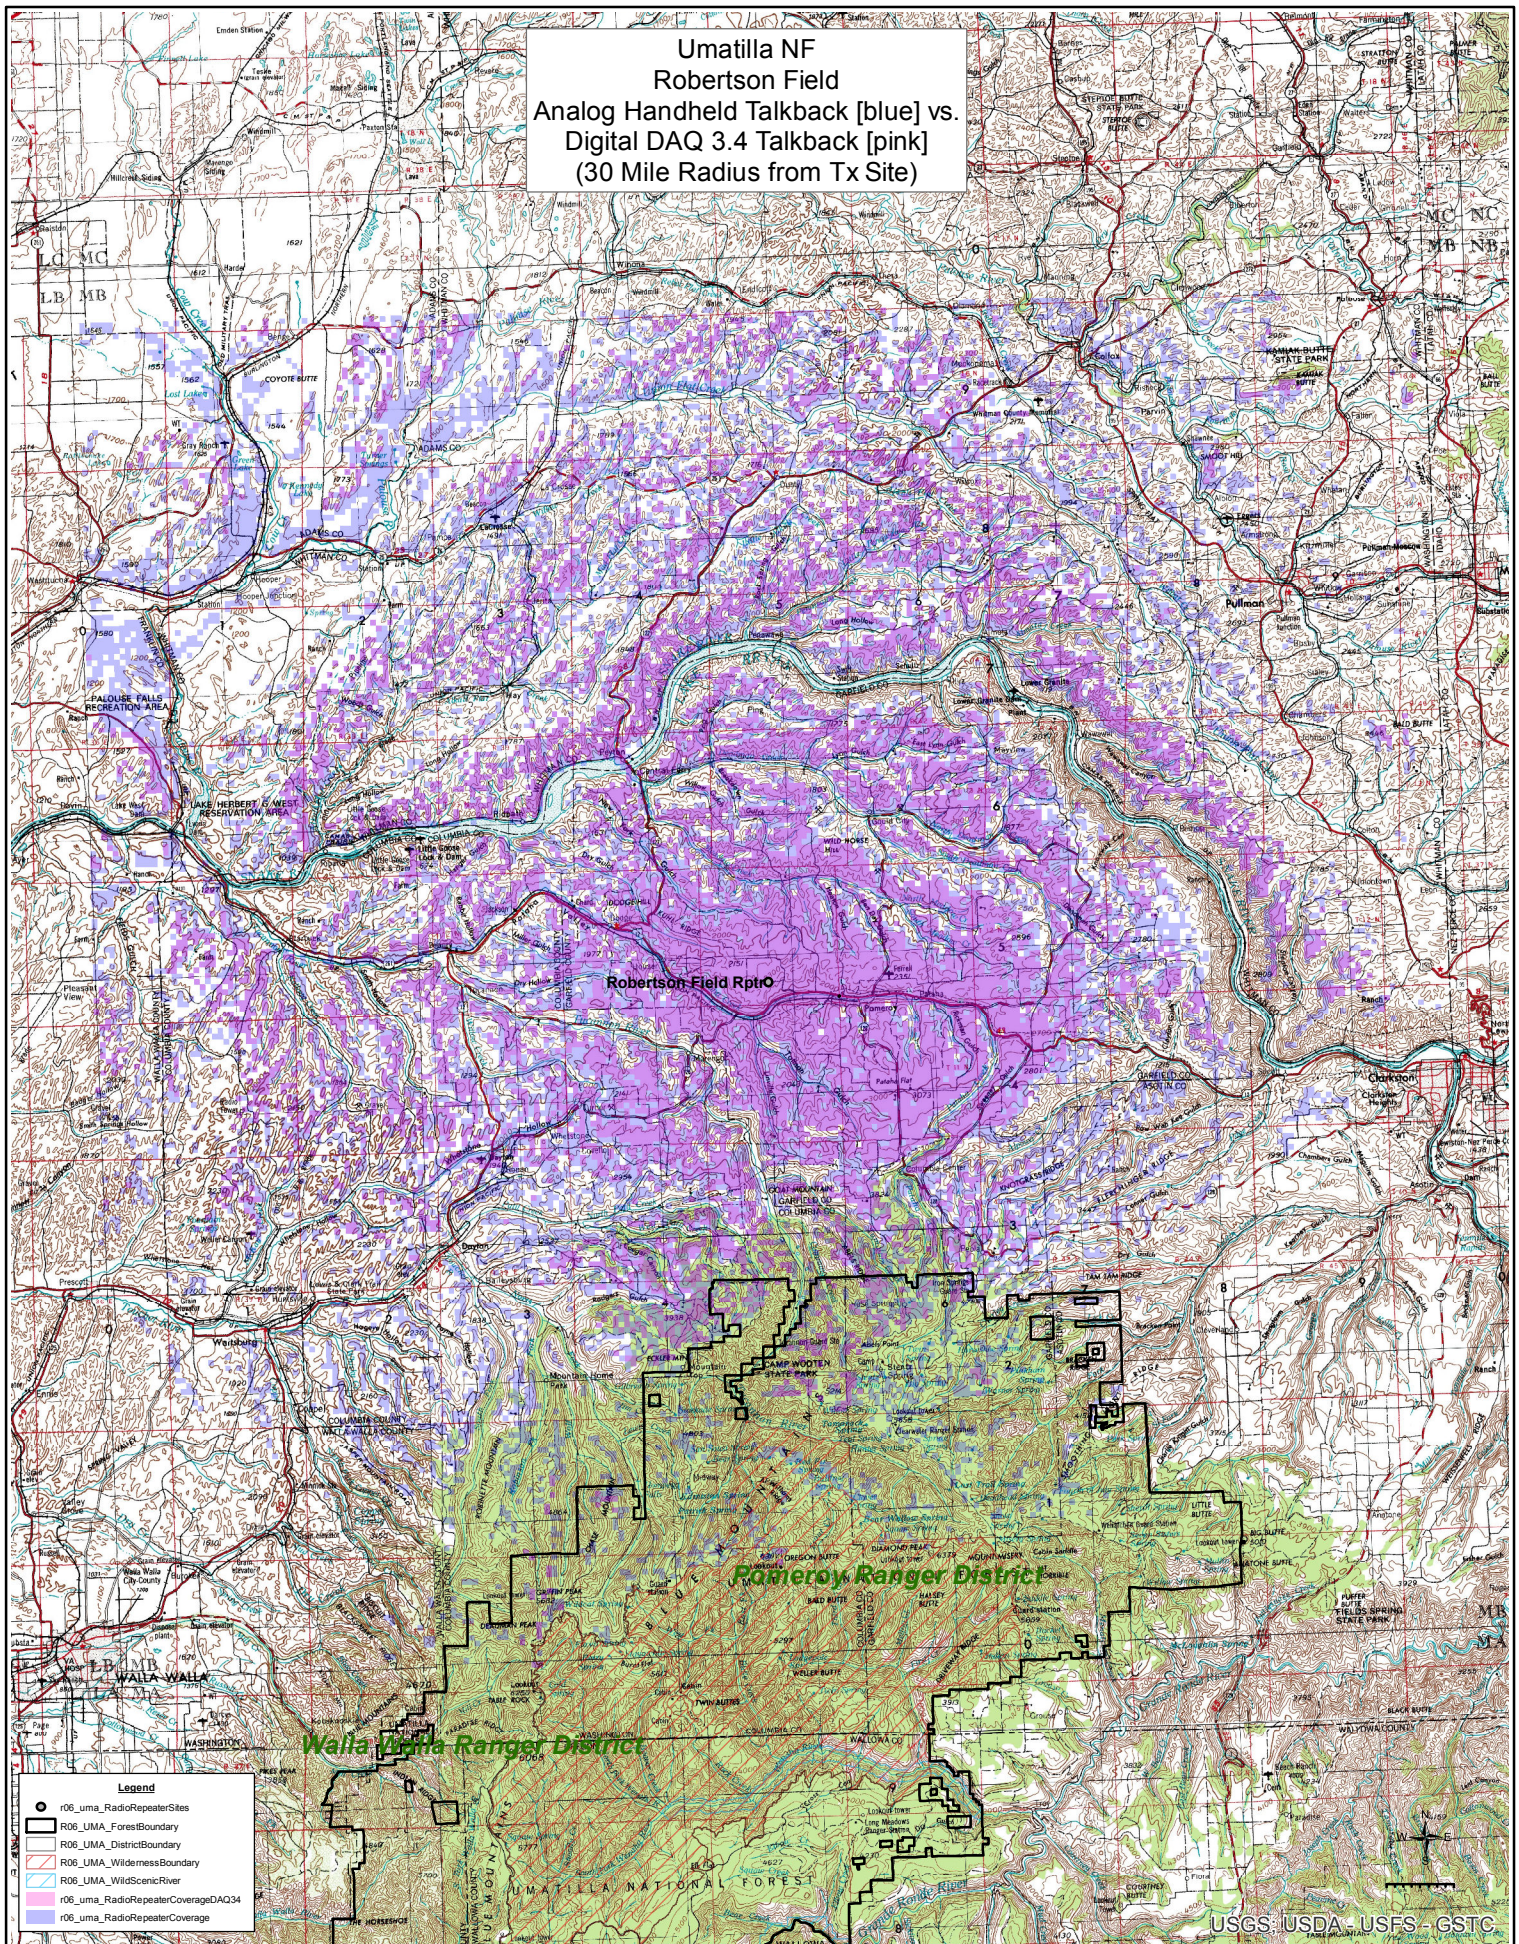

Umatilla NF
 Robertson Field
 Analog Handheld Talkback [blue] vs.
 Digital DAQ 3.4 Talkback [pink]
 (30 Mile Radius from Tx Site)

- Legend**
- r06_uma_RadioRepeaterSites
 - ▭ R06_UMA_ForestBoundary
 - ▭ R06_UMA_DistrictBoundary
 - ▭ R06_UMA_WildernessBoundary
 - ▭ R06_UMA_WildScenicRiver
 - ▭ r06_uma_RadioRepeaterCoverageDAQ34
 - ▭ r06_uma_RadioRepeaterCoverage

USGS, USDA, USFS - G5TC