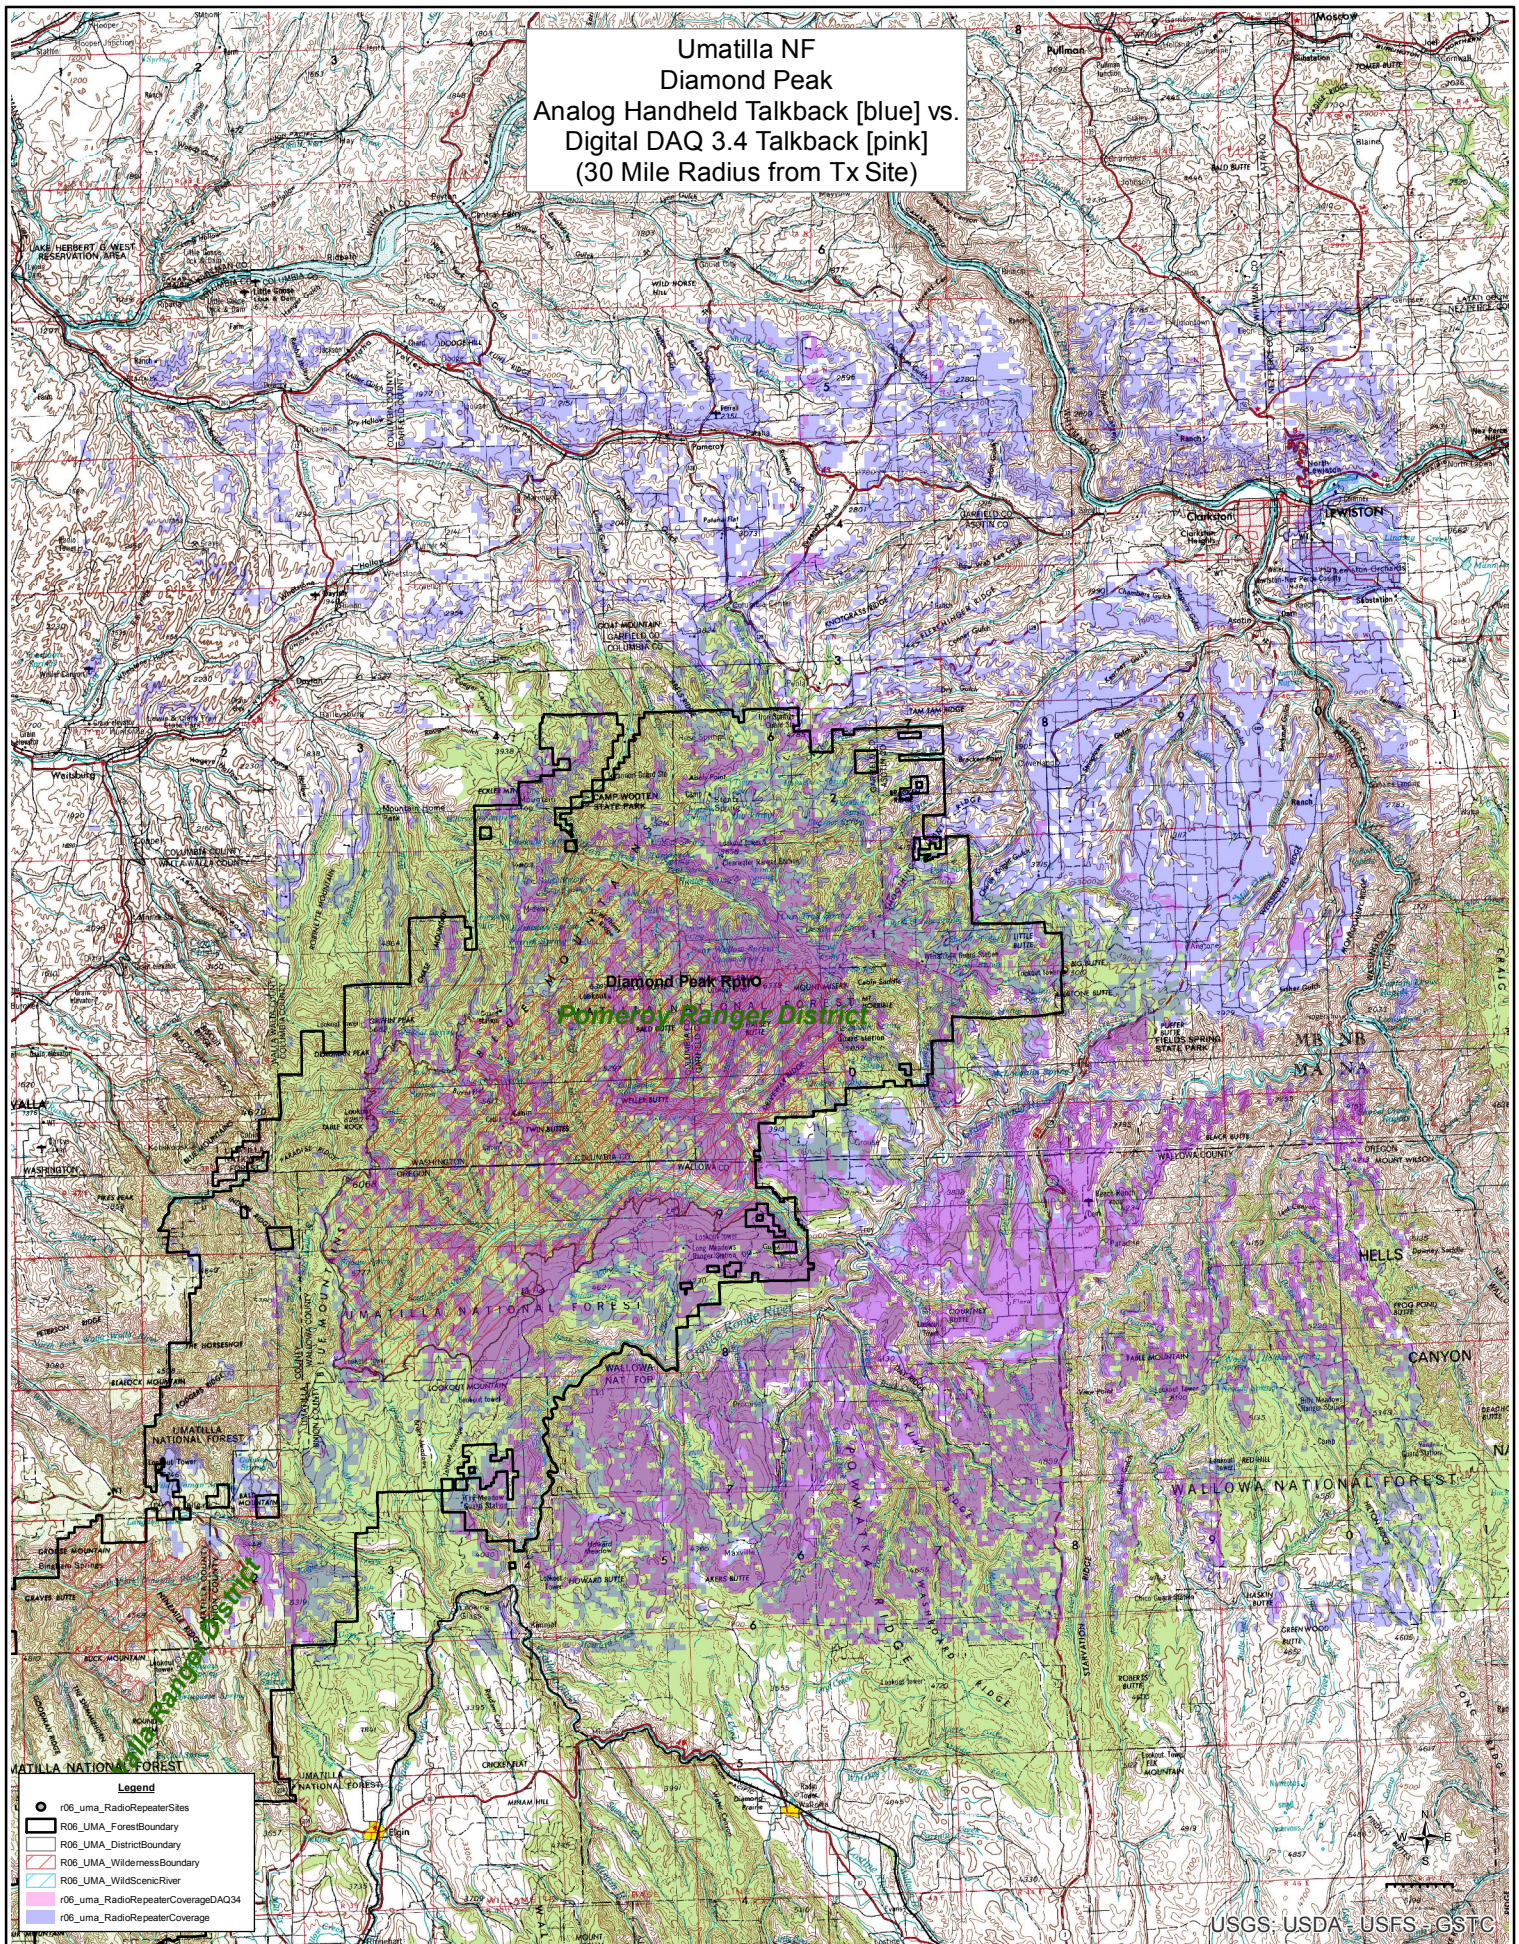

Umatilla NF
 Diamond Peak
 Analog Handheld Talkback [blue] vs.
 Digital DAQ 3.4 Talkback [pink]
 (30 Mile Radius from Tx Site)

- Legend**
- r06_uma_RadioRepeaterSites
 - ▭ R06_UMA_ForestBoundary
 - ▭ R06_UMA_DistrictBoundary
 - ▭ R06_UMA_WildernessBoundary
 - ▭ R06_UMA_WildScenicRiver
 - ▭ r06_uma_RadioRepeaterCoverageDAQ34
 - ▭ r06_uma_RadioRepeaterCoverage

USGS USDA USFS GSCC