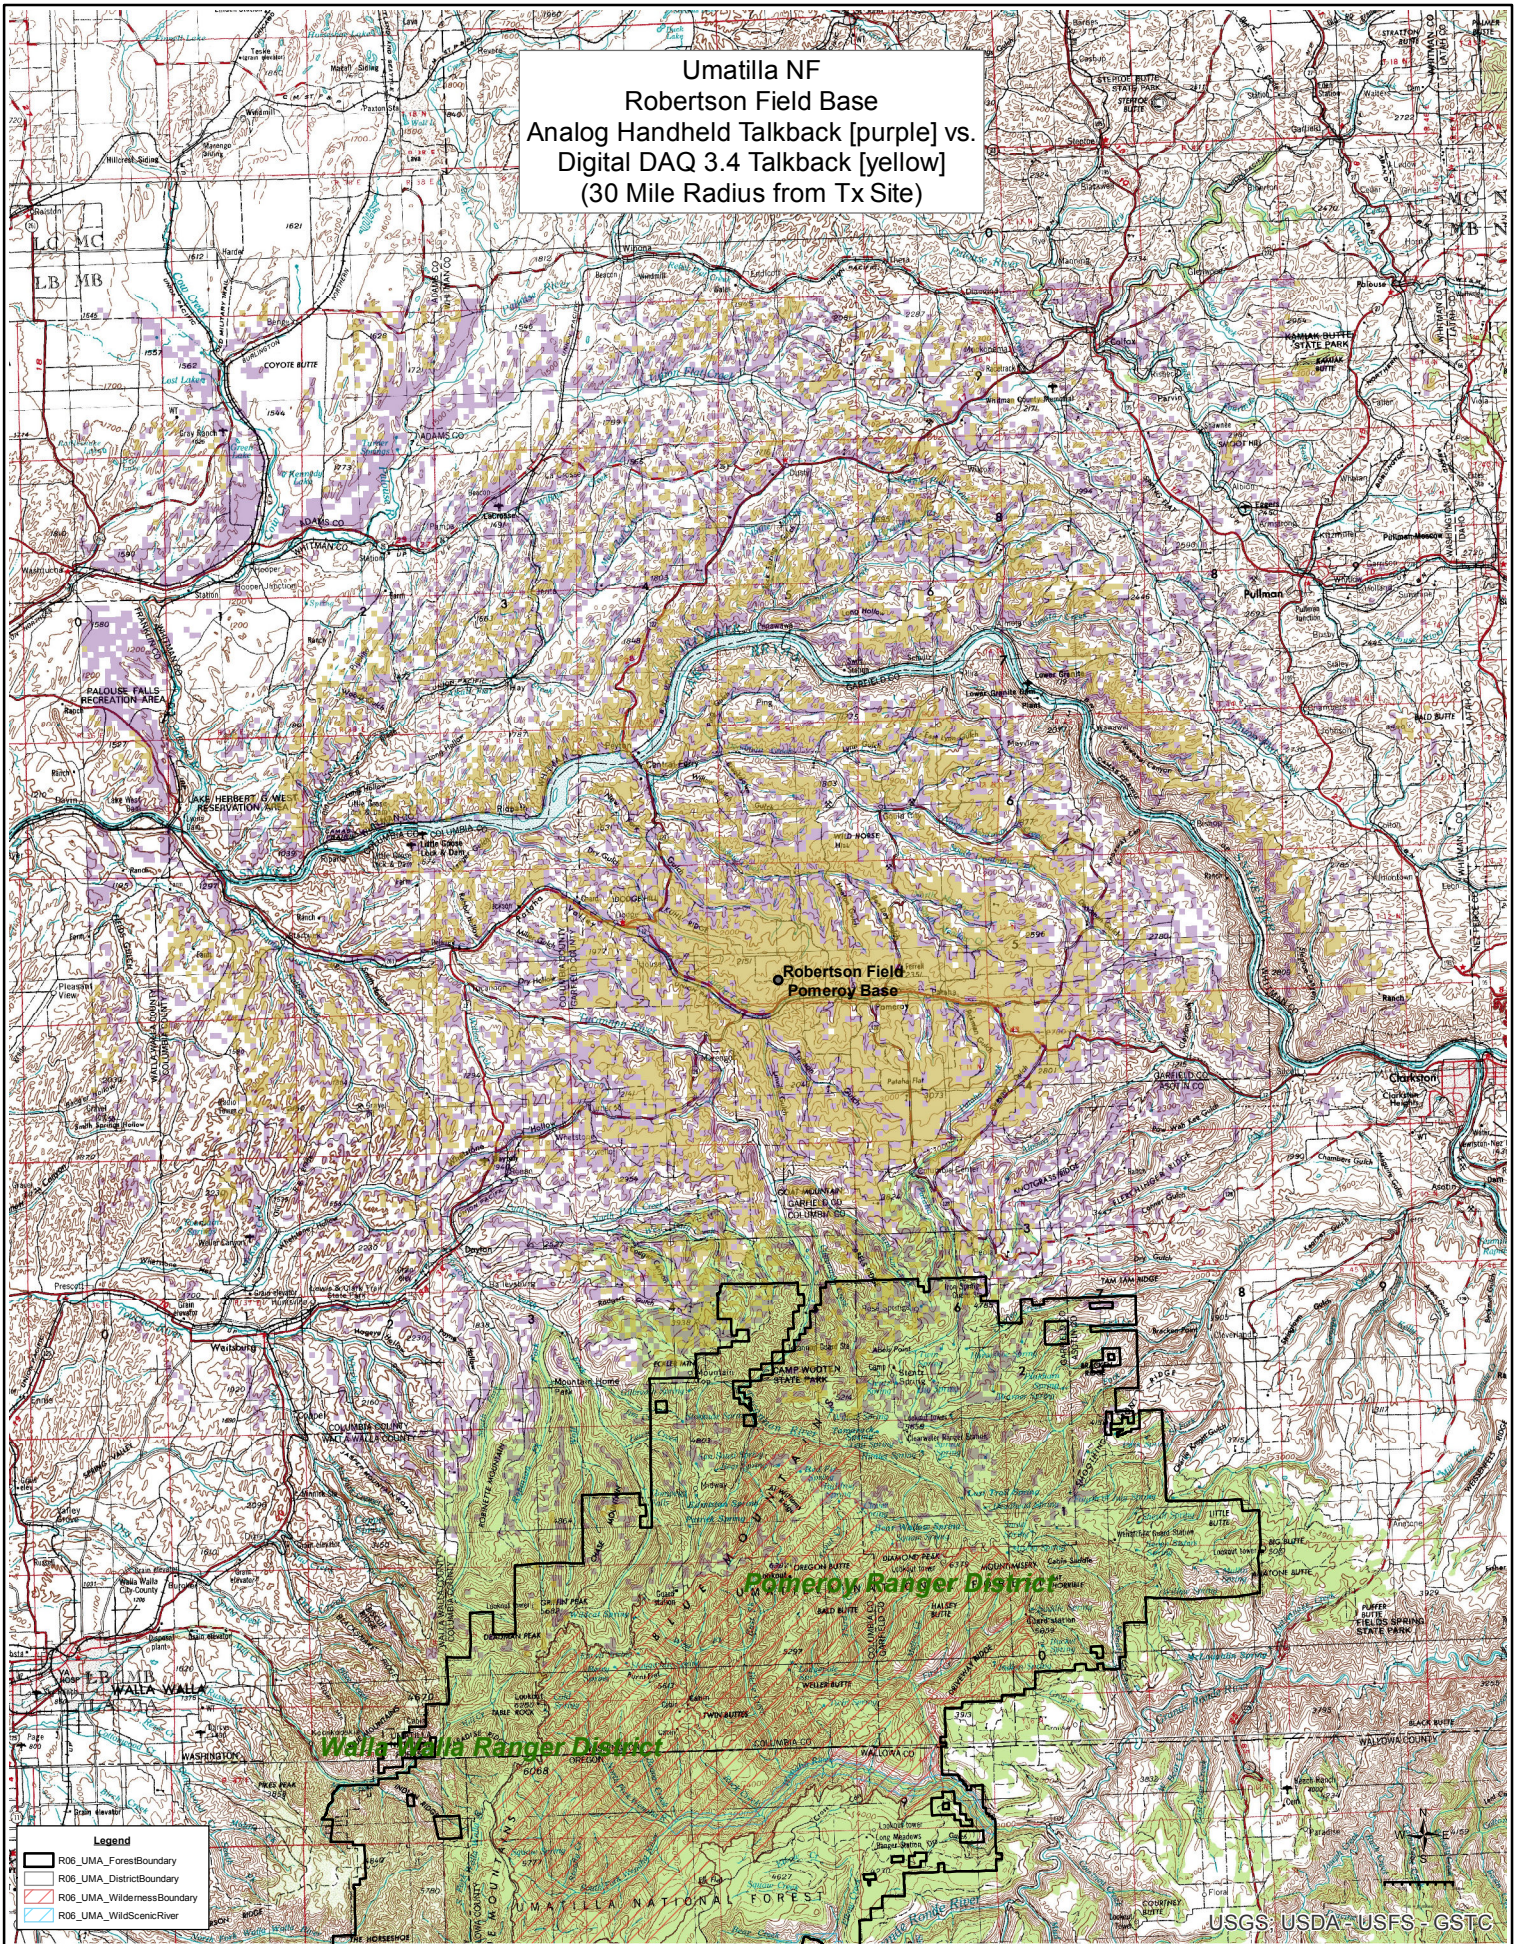

Umatilla NF
 Robertson Field Base
 Analog Handheld Talkback [purple]
 Digital DAQ 3.4 Talkback [yellow]
 (30 Mile Radius from Tx Site)

Legend	
	R06_UMA_ForestBoundary
	R06_UMA_DistrictBoundary
	R06_UMA_WildernessBoundary
	R06_UMA_WildScenicRiver

USGS, USDA - USFS - GSCC